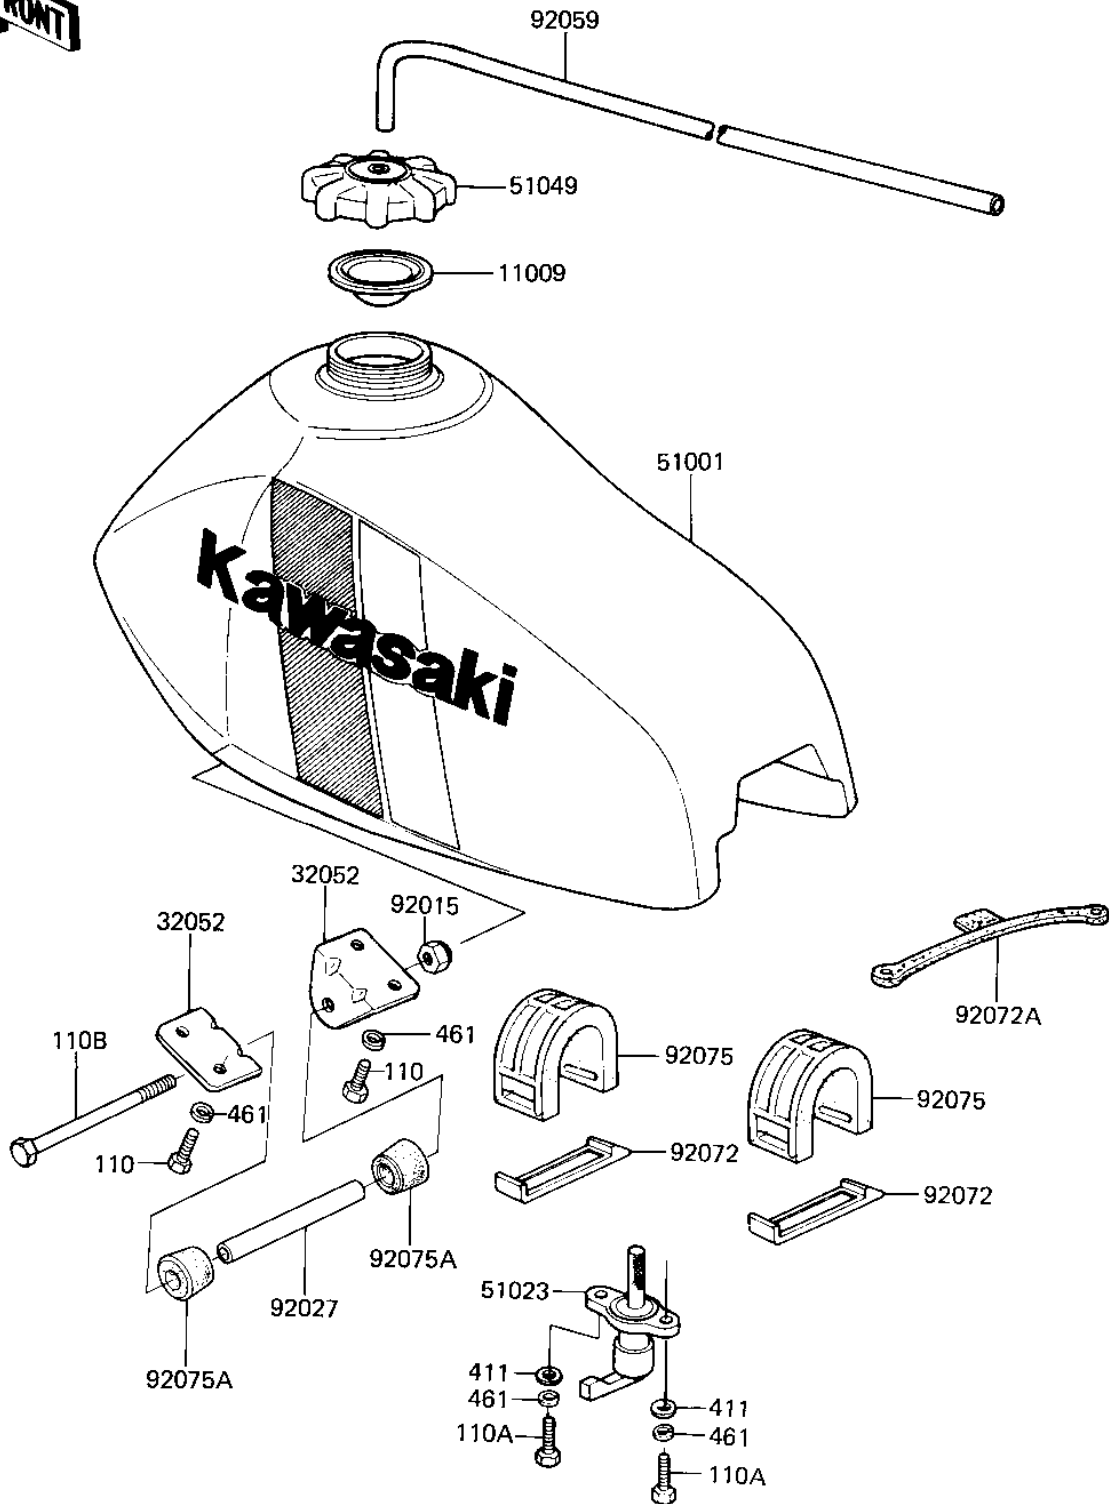

1981 KX80 PARTS DIAGRAM

FUEL TANK ('82 KX80-C2)

F2410-0083

1981 KX80 PARTS LIST

FUEL TANK ('82 KX80-C2)

ITEM NAME	PART NUMBER	QUANTITY
GASKET,FUEL TANK (Ref # 11009)	11009-1452	1
BRACKET,FUEL TANK (Ref # 32052)	32052-1051	1
TANK-FUEL,L.GREEN (Ref # 51001)	51001-1056-6W	1
TAP-ASSY-FUEL (Ref # 51023)	51023-1115	1
CAP-TANK,FUEL (Ref # 51049)	51049-1006	1
NUT (Ref # 92015)	92019-008	1
COLLAR,FUEL TANK (Ref # 92027)	92027-1305	1
TUBE,5X5.6X280 (Ref # 92059)	92059-1109	1
BAND,FUEL TANK (Ref # 92072)	92072-1013	1
BAND,SEAT (Ref # 92072A)	92072-1056	1
DAMPER,FUEL TANK (Ref # 92075)	92075-1151	1
DAMPER,FUEL TANK FITT (Ref # 92075A)	92075-1220	1
BOLT,6X10 (Ref # 110)	112G0610	2
BOLT 6X90 (Ref # 110B)	110G0690	1
WASHER PLAIN 6MM (Ref # 411)	411B0600	1
WASHER SPRING 6MM (Ref # 461)	461F0600	1