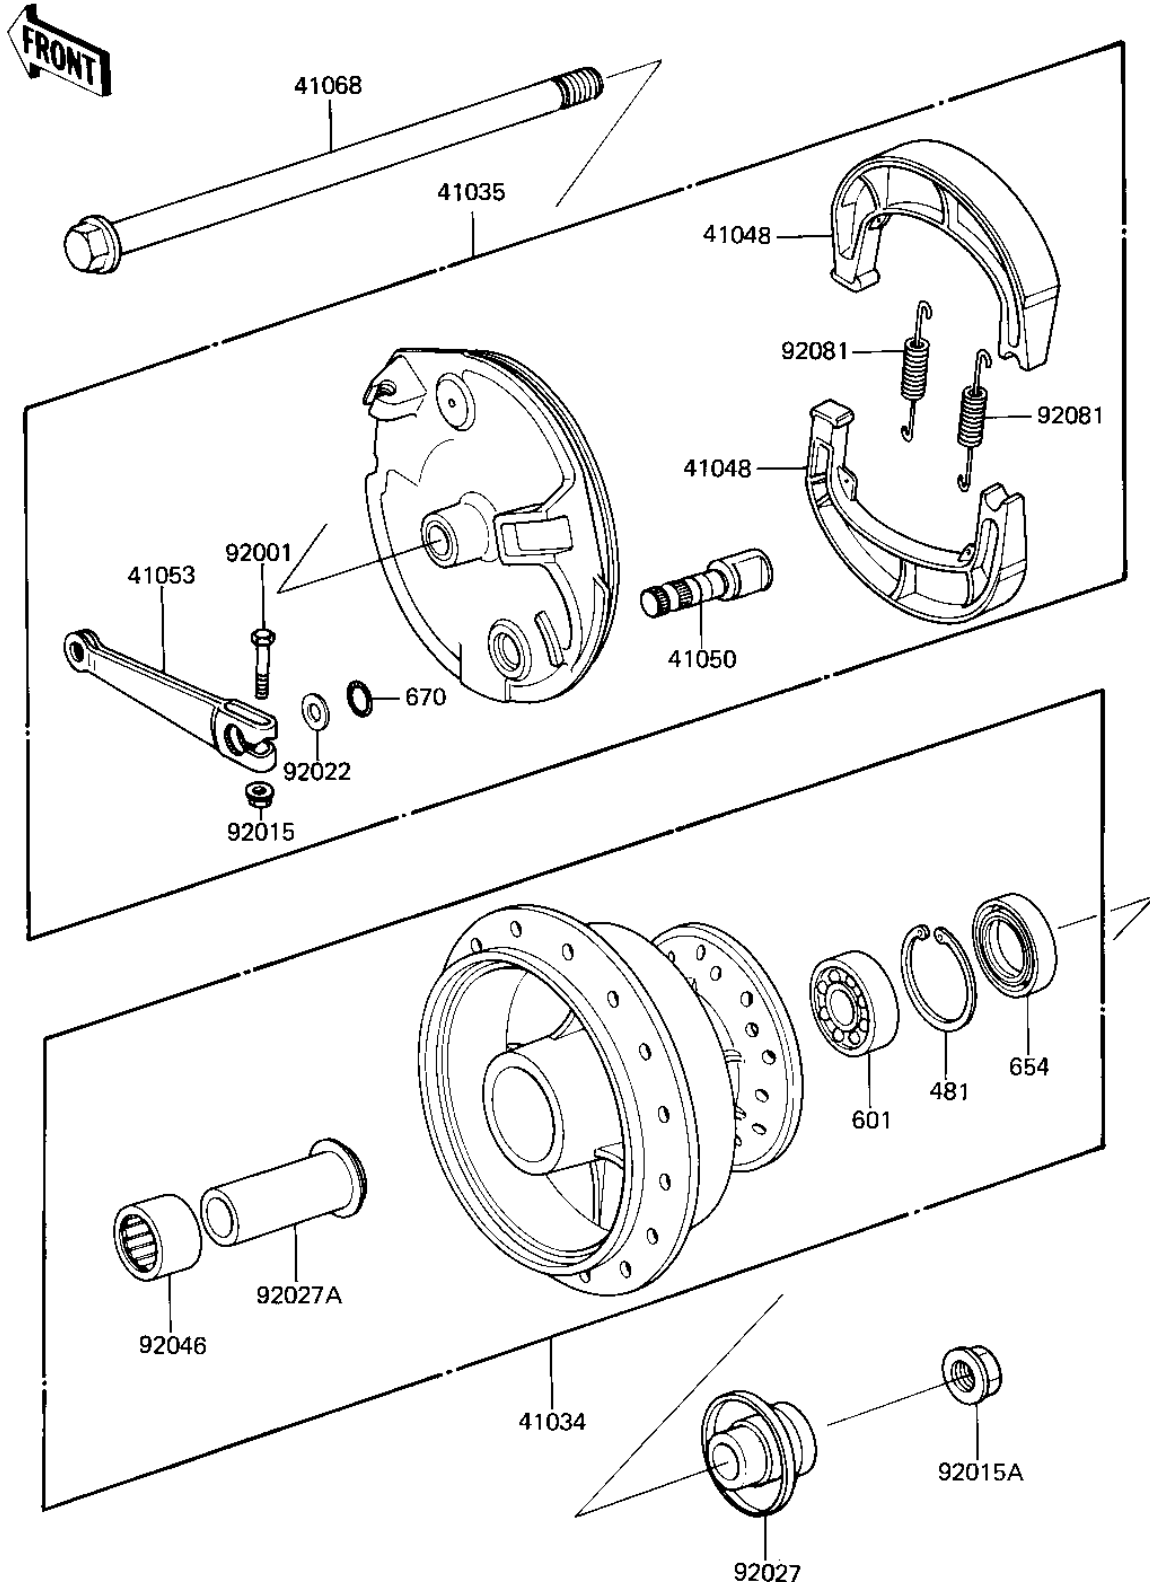

# 1982 KX80 PARTS DIAGRAM

FRONT HUB/BRAKE ('82 KX80-C2)

F 2250-0041

# 1982 KX80 PARTS LIST

FRONT HUB/BRAKE ('82 KX80-C2)

ITEM NAME	PART NUMBER	QUANTITY
DRUM-ASSY,FR BRK (Ref # 41034)	41034-1053	1
PANEL-ASY,FR BRK (Ref # 41035)	41035-1085	1
SHOE,BRAKE (Ref # 41048)	41048-1021	2
CAM,BRAKE,FRONT (Ref # 41050)	41050-1009	1
LEVER,BRAKE CAM,FRONT (Ref # 41053)	41053-1011	1
AXLE,FRONT (Ref # 41068)	41068-1011	1
BOLT,HEX HEAD,6X30 (Ref # 92001)	92001-1135	1
NUT,6MM (Ref # 92015)	41072-007	1
NUT,10MM (Ref # 92015A)	92015-1415	1
WASHER (Ref # 92022)	92022-257	1
COLLAR,FRONT AXLE (Ref # 92027)	92027-1094	1
COLLAR,L=47 (Ref # 92027A)	92027-1378	1
BEARING-NEEDLE,RNA490 (Ref # 92046)	92046-1039	1
SPRING,BRAKE SHOE (Ref # 92081)	92081-1766	2
CIRCLIP,35MM (Ref # 481)	481J3500	1
BEARING,BALL,#6300 (Ref # 601)	601B6300	1
OIL SEAL,20X35X7 (Ref # 654)	654A203507	1
"O" RING,12MM (Ref # 670)	670B2012	1