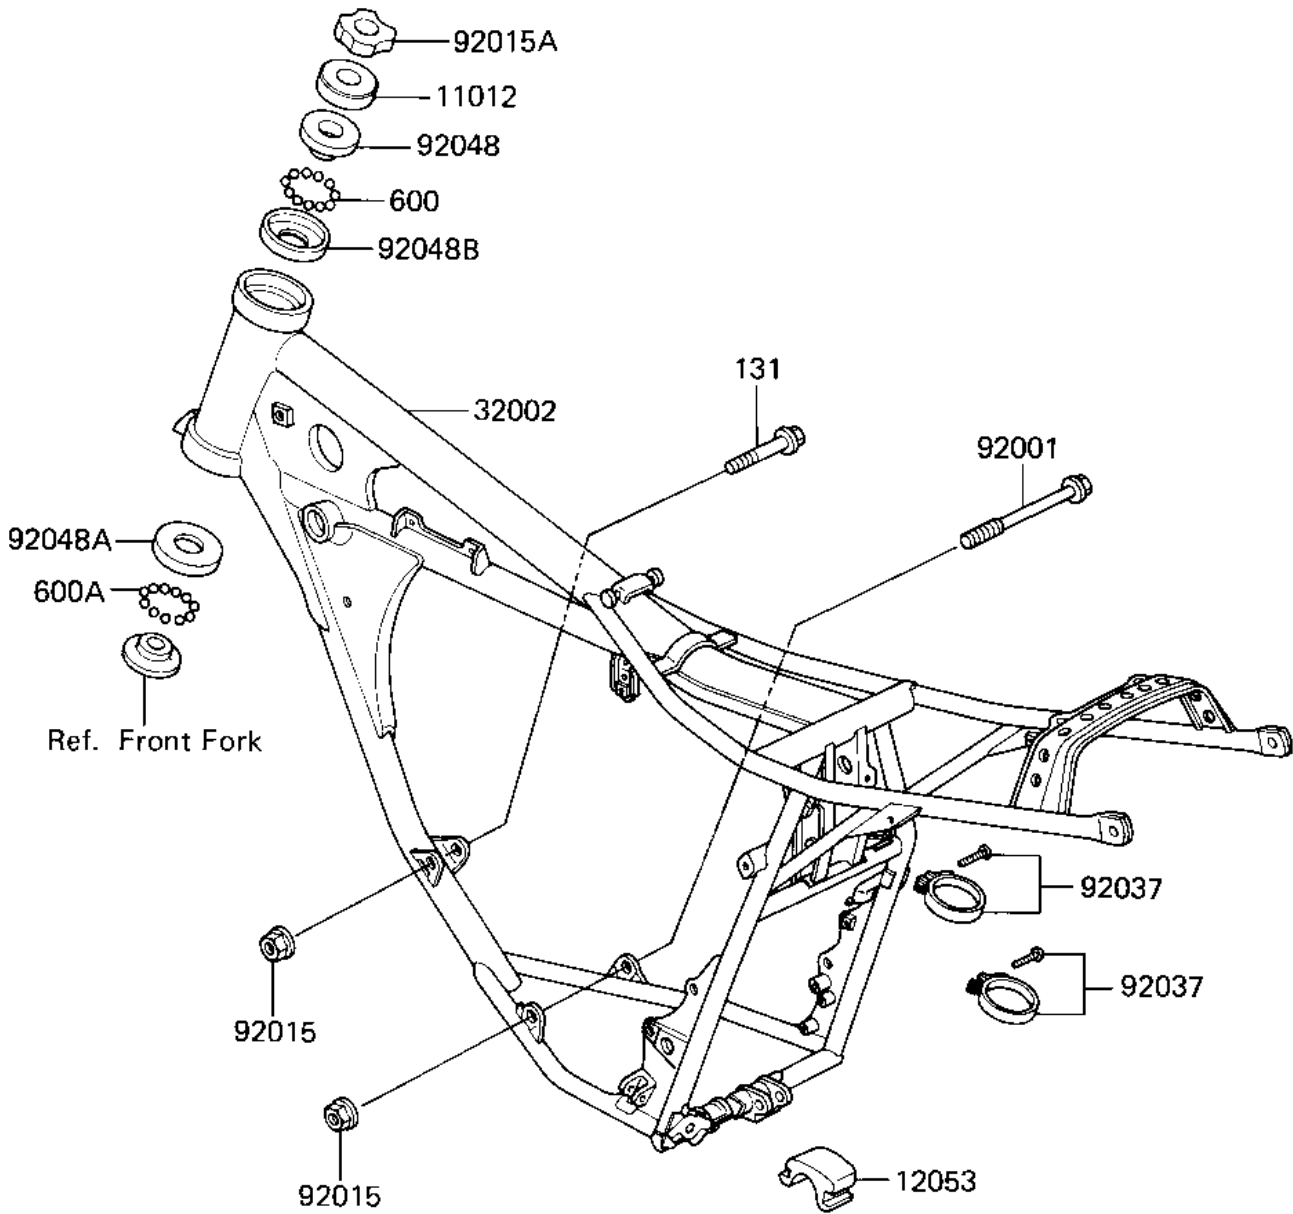

1981 KX80 PARTS DIAGRAM

FRAME/FRAME FITTINGS ('82 KX80-C2)

F2120-0093

1981 KX80 PARTS LIST

FRAME/FRAME FITTINGS ('82 KX80-C2)

ITEM NAME	PART NUMBER	QUANTITY
CAP,STEERING STEM (Ref # 11012)	46098-018	1
GUIDE,CHAIN (Ref # 12053)	12053-1052	1
FRAME-COMP (Ref # 32002)	32002-1351	1
BOLT,ENGINE MOUNT (Ref # 92001)	92001-1367	1
NUT-8MM (Ref # 92015)	92015-1143	1
NUT,STEERING STEM (Ref # 92015A)	92090-022	1
CLAMP (Ref # 92037)	92037-1172	1
CONE,STRG STM BRG,UP (Ref # 92048)	92047-014	1
RACE STEERING BEARING (Ref # 92048A)	92048-005	1
RACE,STRG STM BEARING (Ref # 92048B)	92048-009	1
BOLT 8X60 (Ref # 131)	131G0860	1
BALL STEEL 3/16' (Ref # 600)	600A0600	1
BALL STEEL 1/4' (Ref # 600A)	600A0800	1