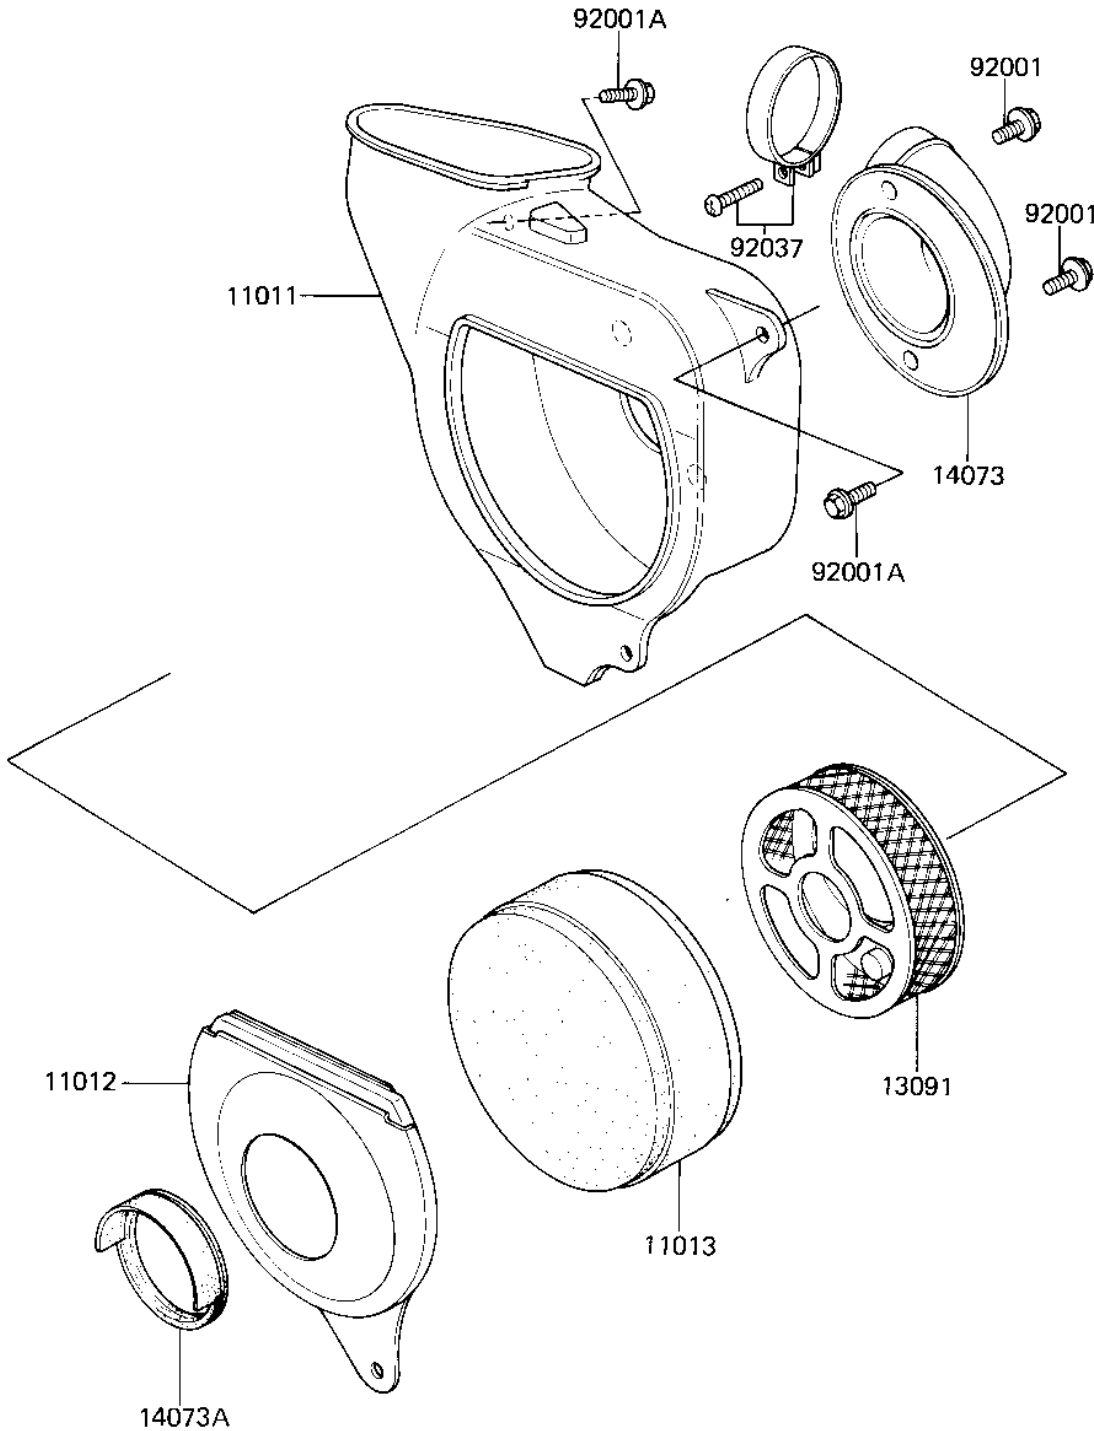

1982 KX80 PARTS DIAGRAM

AIR CLEANER (82 KX80-C2)

E1130-0059

1982 KX80 PARTS LIST

AIR CLEANER ('82 KX80-C2)

ITEM NAME	PART NUMBER	QUANTITY
CASE-AIR FILTER (Ref # 11011)	11011-1091	1
CAP,AIR FILTER (Ref # 11012)	11012-1217	1
ELEMENT,AIR CLNR (Ref # 11013)	11013-1056	1
HOLDER,ELEMENT (Ref # 13091)	13091-1126	1
DUCT,AIR FILTER (Ref # 14073)	14073-1071	1
DUCT,AIR FILTER (Ref # 14073A)	14073-1076	1
BOLT,W/WASHER,6X10 (Ref # 92001)	92001-1515	2
BOLT,W/WASHER,6X12 (Ref # 92001A)	92001-1516	2
CLAMP,CARBURETOR HOLD (Ref # 92037)	92037-1484	1