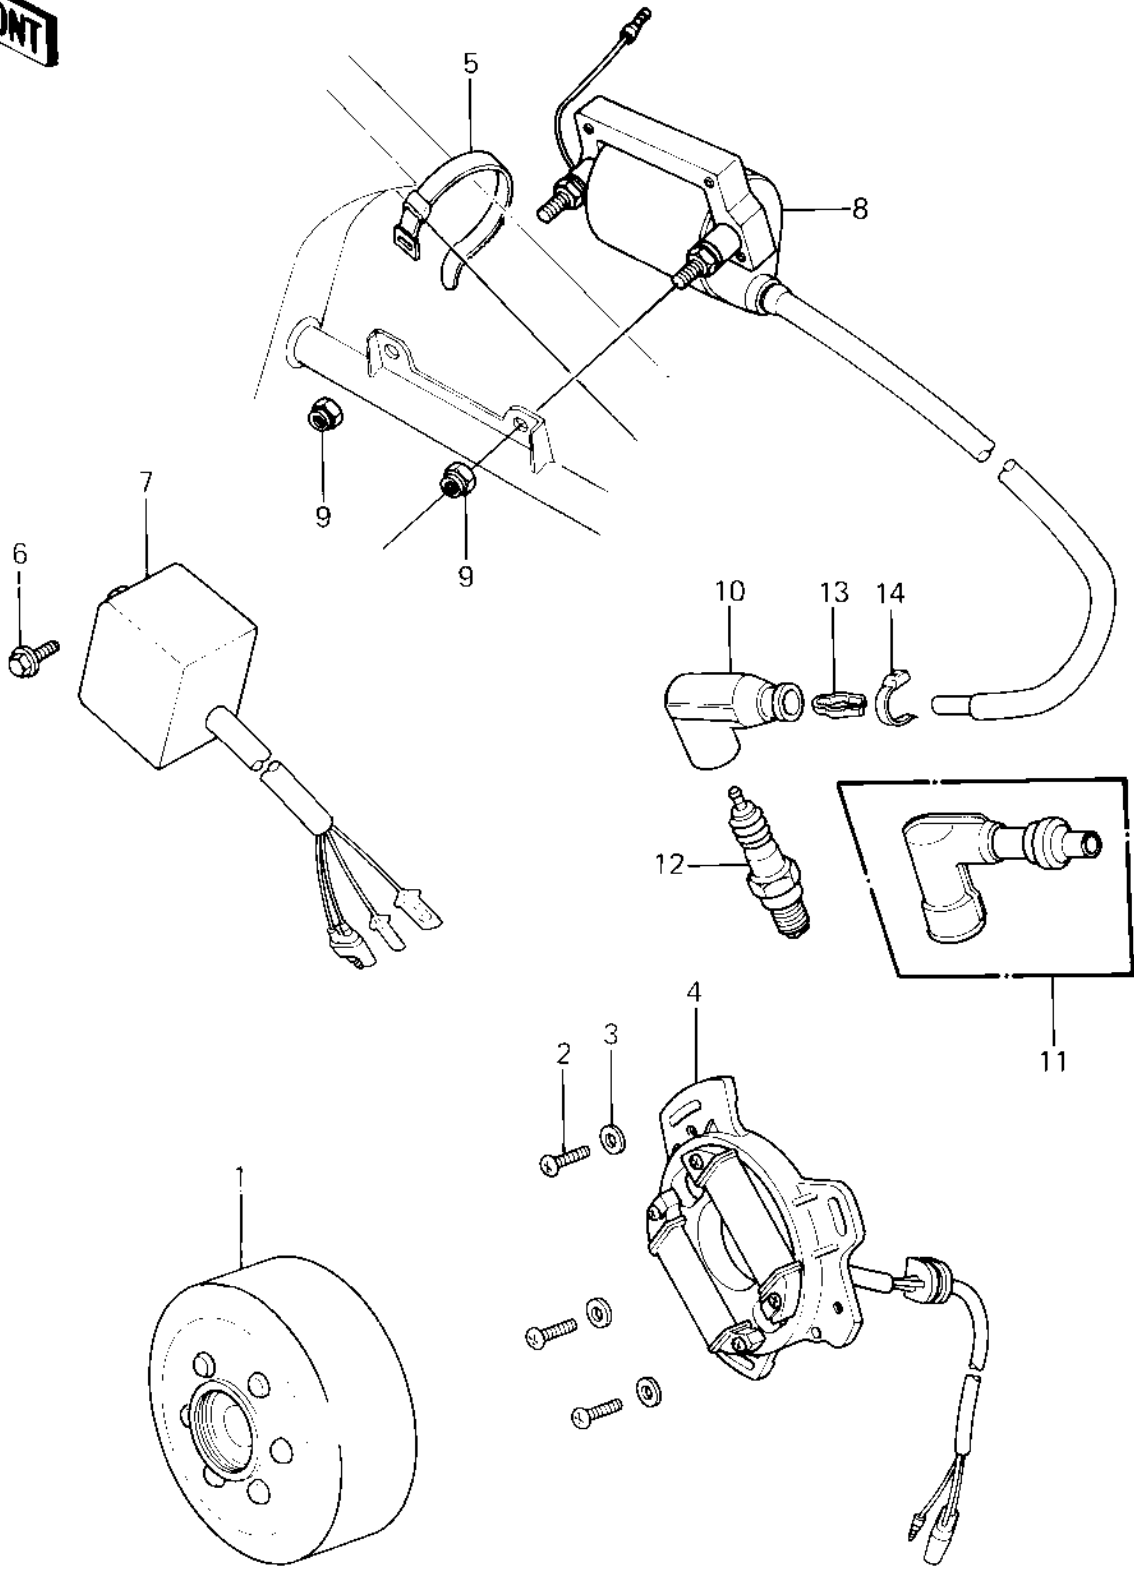

# 1982 KX80 PARTS DIAGRAM

IGNITION ('81 KX80-C1)

# 1982 KX80 PARTS LIST

## IGNITION ('81 KX80-C1)

ITEM NAME	PART NUMBER	QUANTITY
FLYWHEEL,MAGNETO (Ref # 1)	21007-1038	1
SCREW-PAN-CROS (Ref # 2)	220B0514	3
WASHER PLAIN 5MM (Ref # 3)	411B0500	3
STATOR ASSY (Ref # 4)	21003-1042	1
BAND,WIRING HARNESS (Ref # 5)	92072-056	1
BOLT,FLANGED,6X12 (Ref # 6)	130G0612	1
IGNITER (Ref # 7)	21119-1029	1
COIL-IGNITION (Ref # 8)	21121-1059	1
NUT 6MM (Ref # 9)	311B0600	2
CAP,SPARK PLUG (Ref # 10)	21130-1006	1
CAP,SPARK PLUG (Ref # 11)	21160-005	1
SPARK PLUG B9ES (Ref # 12)	B9ES	1
TERMINAL,PLUG CAP (Ref # 13)	21169-001	1
CLAMP,SPARK PLUG CAP (Ref # 14)	92037-1173	1