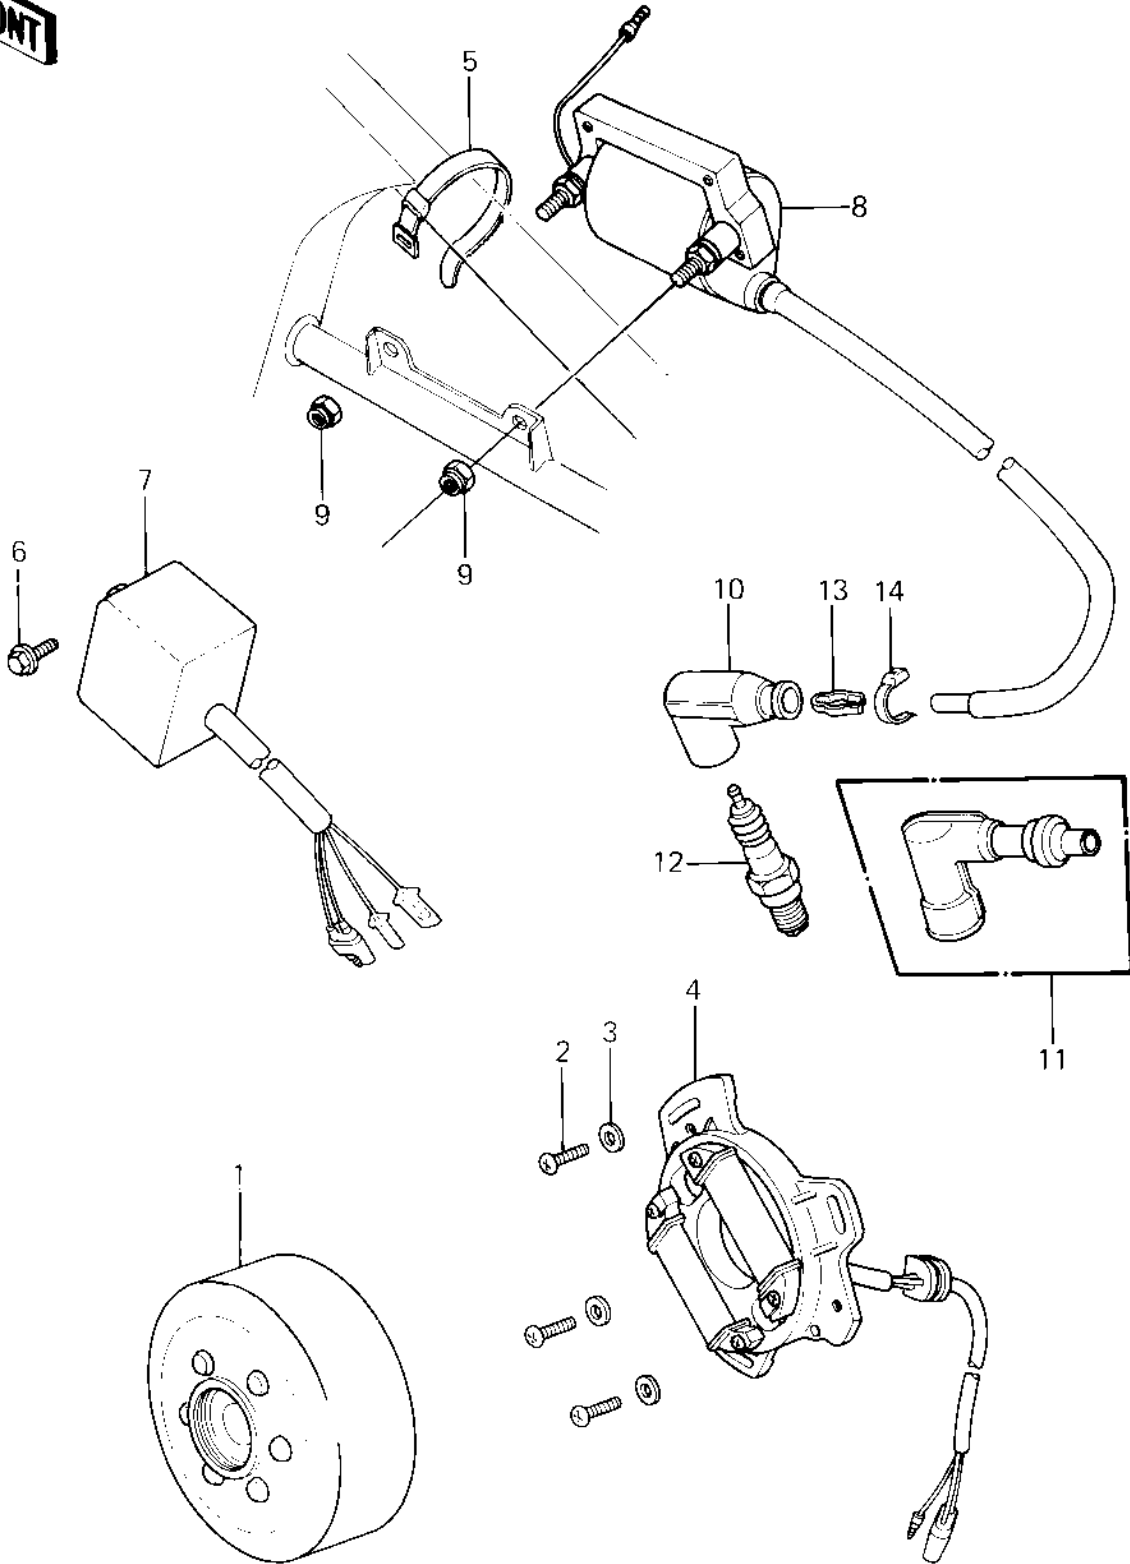

1982 KX80 PARTS DIAGRAM

IGNITION ('81 KX80-C1)

1982 KX80 PARTS LIST

IGNITION ('81 KX80-C1)

ITEM NAME	PART NUMBER	QUANTITY
FLYWHEEL,MAGNETO (Ref # 1)	21007-1038	1
SCREW-PAN-CROS (Ref # 2)	220B0514	3
WASHER PLAIN 5MM (Ref # 3)	411B0500	3
STATOR ASSY (Ref # 4)	21003-1042	1
BAND,WIRING HARNESS (Ref # 5)	92072-056	1
BOLT,FLANGED,6X12 (Ref # 6)	130G0612	1
IGNITER (Ref # 7)	21119-1029	1
COIL-IGNITION (Ref # 8)	21121-1059	1
NUT 6MM (Ref # 9)	311B0600	2
CAP,SPARK PLUG (Ref # 10)	21130-1006	1
CAP,SPARK PLUG (Ref # 11)	21160-005	1
SPARK PLUG B9ES (Ref # 12)	B9ES	1
TERMINAL,PLUG CAP (Ref # 13)	21169-001	1
CLAMP,SPARK PLUG CAP (Ref # 14)	92037-1173	1