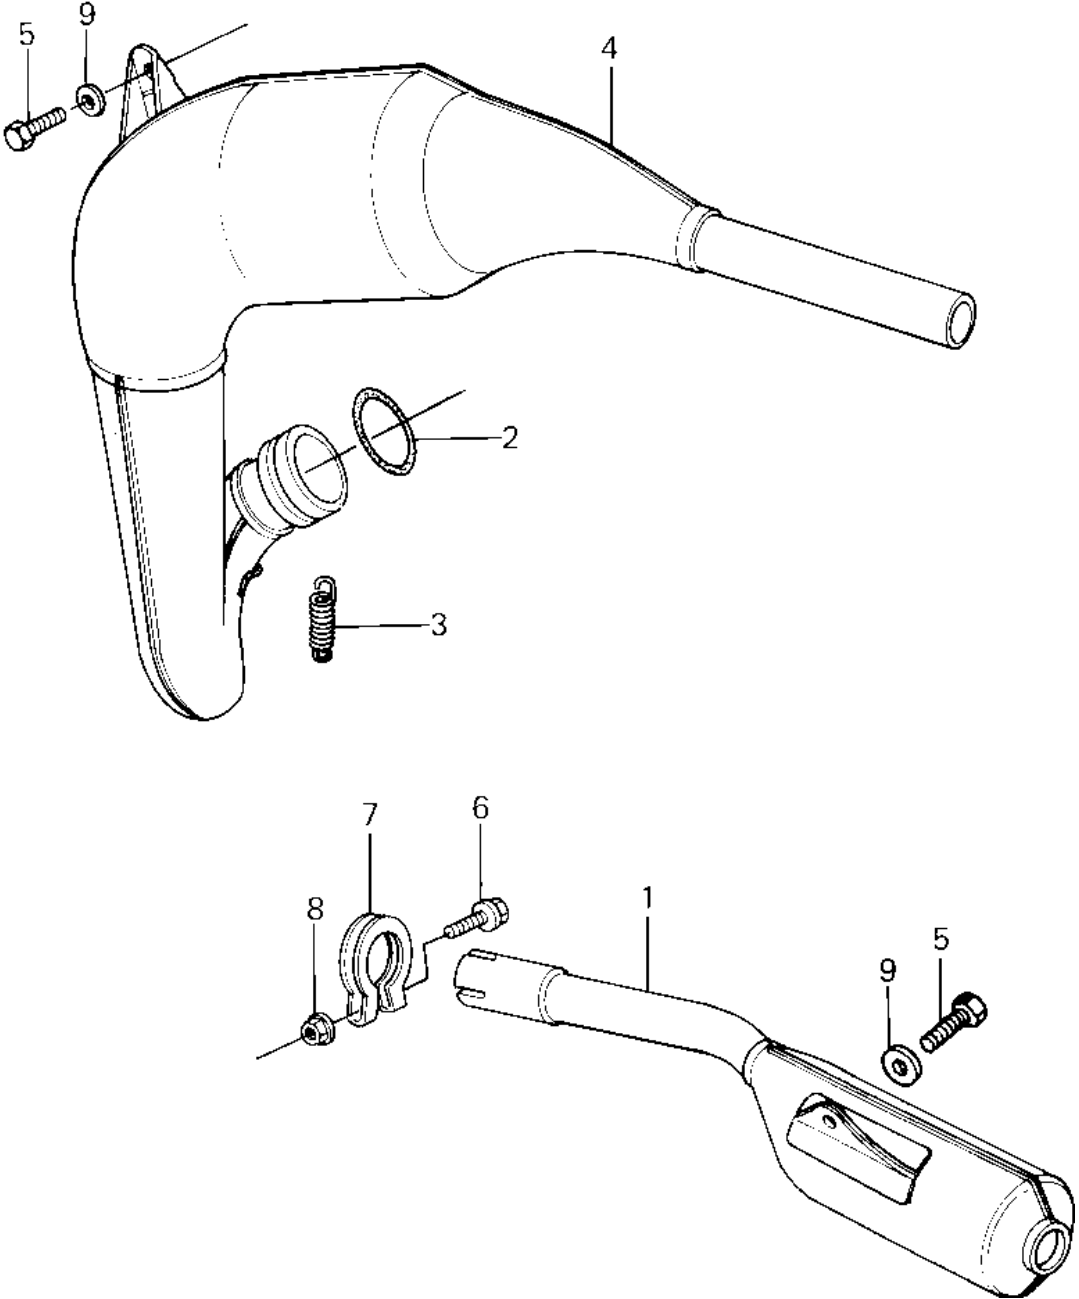

## 1981 KX80 PARTS DIAGRAM

MUFFLER ('81 KX80-C1)

## 1981 KX80 PARTS LIST

MUFFLER ('81 KX80-C1)

| ITEM NAME                    | PART NUMBER | QUANTITY |
|------------------------------|-------------|----------|
| MUFFLER ASSY (Ref # 1)       | 18001-1167  | 1        |
| "O" RING,36M/M (Ref # 2)     | 670E3036    | 1        |
| SPRING-CONNECTOR (Ref # 3)   | 18071-003   | 1        |
| MUFFLER BODY (Ref # 4)       | 18002-1125  | 1        |
| BOLT,FLANGED,6X12 (Ref # 5)  | 130G0612    | 1        |
| BOLT,FLANGED,6X30 (Ref # 6)  | 130G0630    | 1        |
| CLAMP (Ref # 7)              | 92037-1150  | 1        |
| NUT-6MM (Ref # 8)            | 92015-1078  | 1        |
| WASHER 6.5X20X1.6T (Ref # 9) | 92022-125   | 1        |