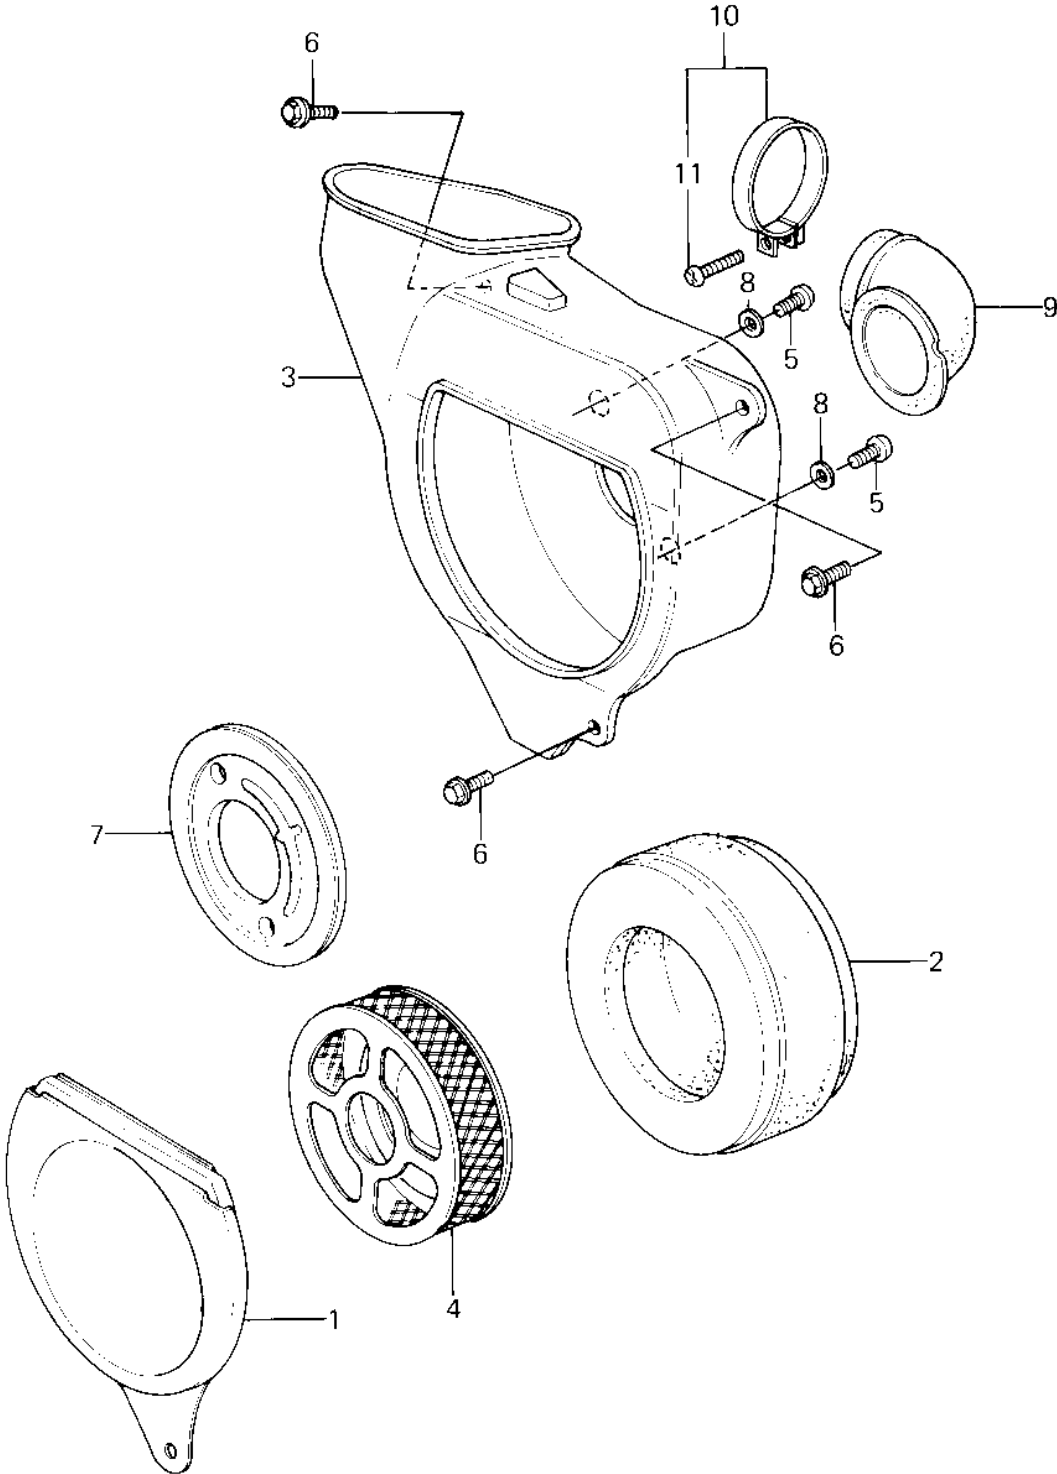

1981 KX80 PARTS DIAGRAM

AIR CLEANER ('81 KX80-C1)

1981 KX80 PARTS LIST

AIR CLEANER ('81 KX80-C1)

ITEM NAME	PART NUMBER	QUANTITY
CAP,AIR CLEANER CASE (Ref # 1)	11012-1139	1
ELEMENT,AIR CLNR (Ref # 2)	11013-1035	1
CASE,AIR CLEANER (Ref # 3)	11011-1058	1
HOLDER,AIR CLEANER (Ref # 4)	13091-1081	1
BOLT,6X10 (Ref # 5)	112G0610	1
BOLT,FLANGED,6X12 (Ref # 6)	130G0612	1
PLATE,AIR CLEANER (Ref # 7)	13169-1308	1
WASHER 6.5X20X1.6T (Ref # 8)	92022-125	1
DUCT (Ref # 9)	14073-1047	1
CLAMP,CARBURETOR HOLD (Ref # 10)	92037-1484	1
SCREW PAN HEAD 4X25 (Ref # 11)	220B0425	1