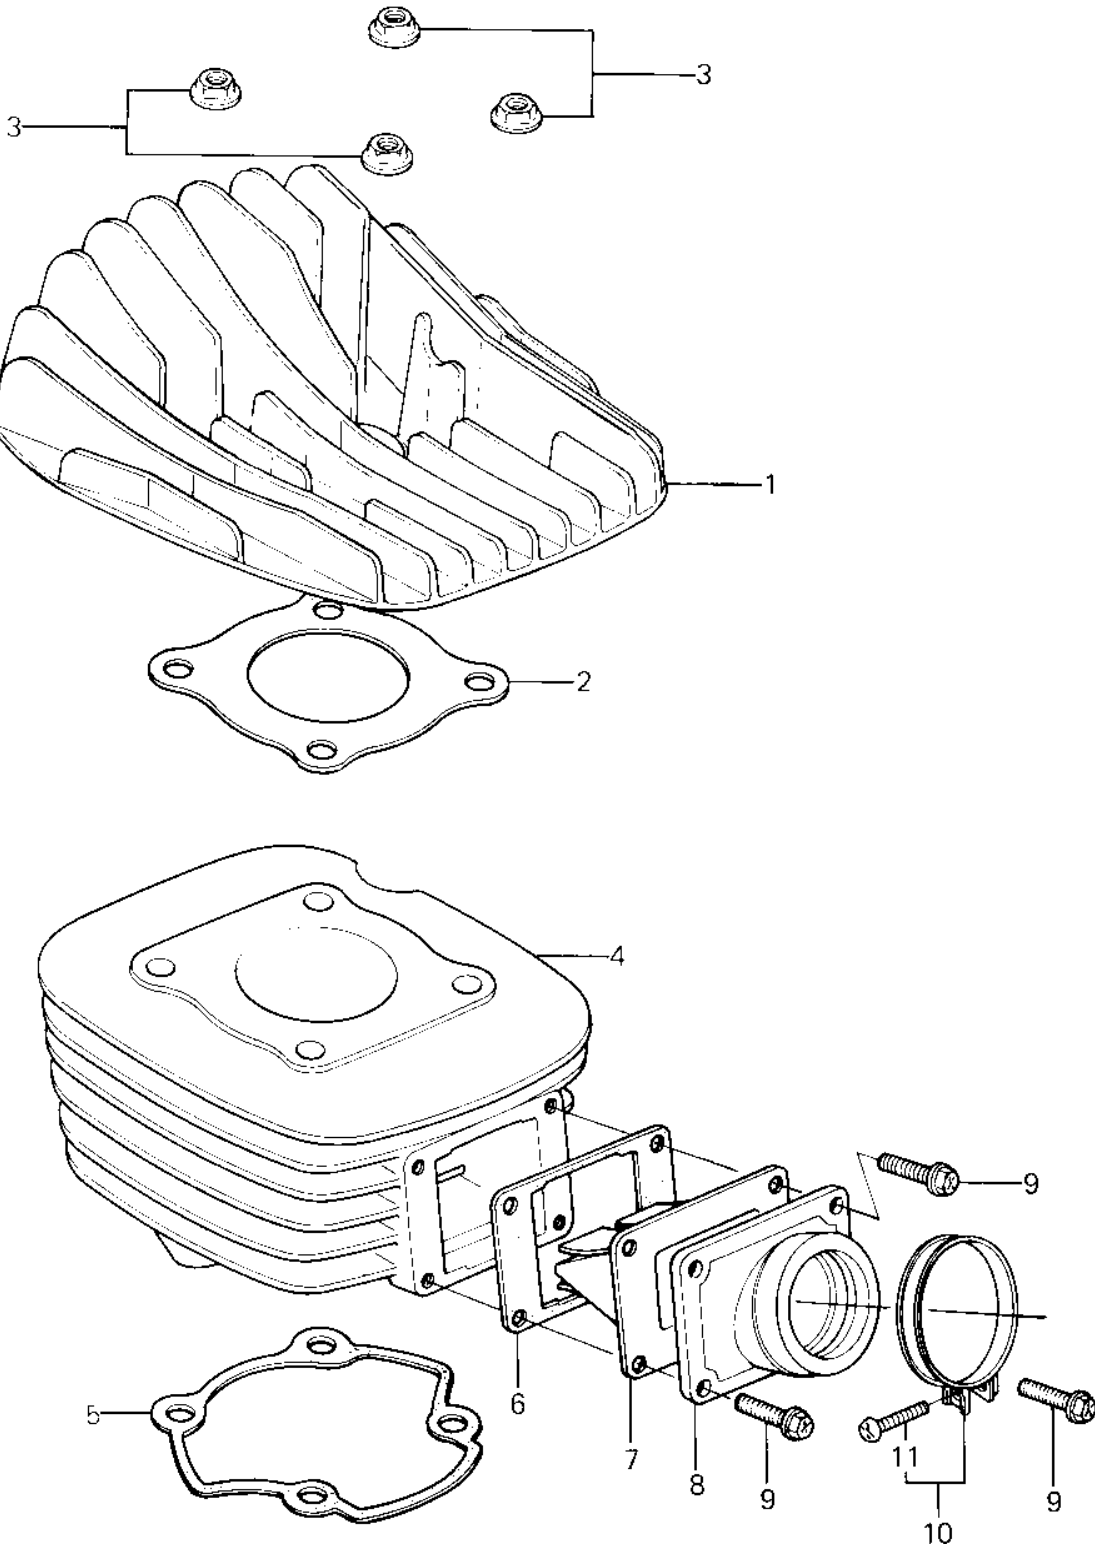

1981 KX80 PARTS DIAGRAM

CYLINDER HEAD/CYLINDER/REED VALVE ('81 K)

1981 KX80 PARTS LIST

CYLINDER HEAD/CYLINDER/REED VALVE ('81 K)

ITEM NAME	PART NUMBER	QUANTITY
HEAD-CYLINDER (Ref # 1)	11001-1247	1
GASKET,CYLINDER HEAD (Ref # 2)	11004-1031	1
NUT,8M/M (Ref # 3)	92015-1014	1
CYLINDER-ENGINE (Ref # 4)	11005-1182	1
GASKET,CYLINDER BASE (Ref # 5)	11009-1200	1
GASKET,REED VALVE (Ref # 6)	11009-1109	1
VALVE ASSY REEDO (Ref # 7)	12021-1010	1
HOLDER-VALVE-REED (Ref # 8)	12023-1020	1
BOLT,FLANGED,6X20 (Ref # 9)	130G0620	1
CLAMP (Ref # 10)	92037-1172	1
SCREW PAN HEAD 4X25 (Ref # 11)	220B0425	1