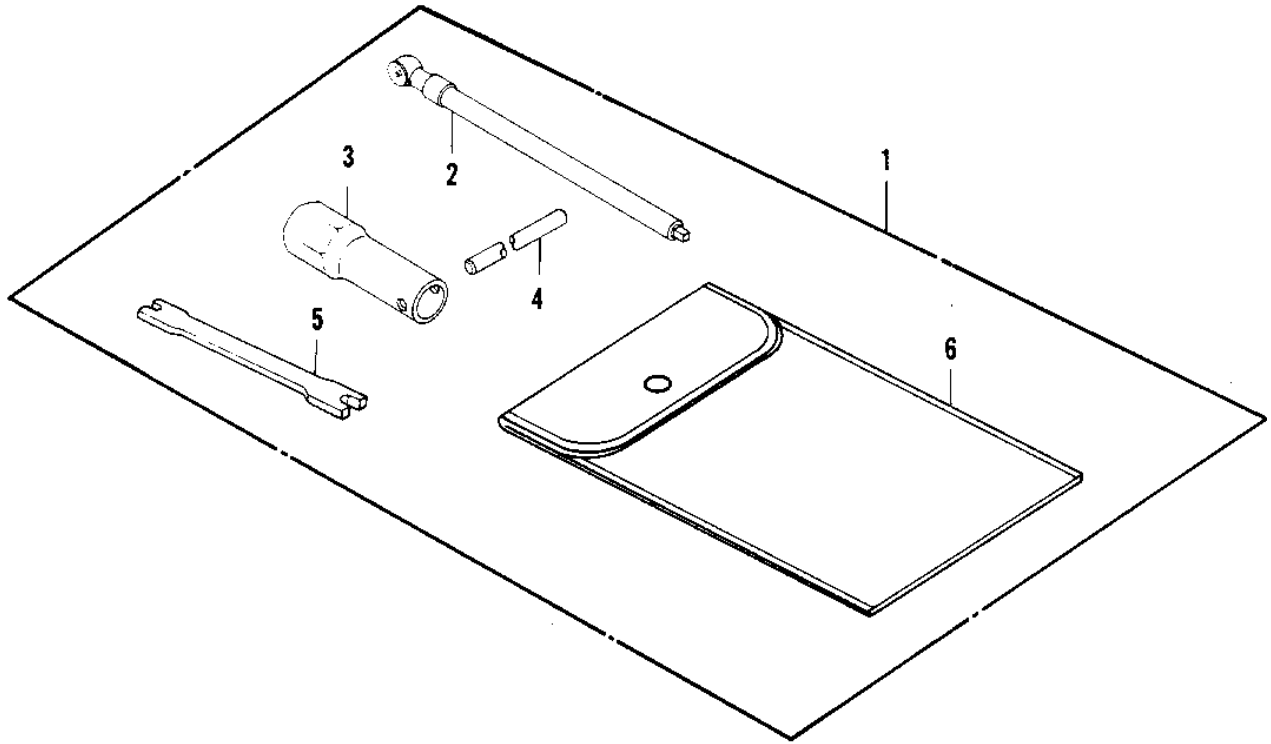

1981 KDX250 PARTS DIAGRAM

OWNER TOOLS (81KDX250-B1)

1981 KDX250 PARTS LIST

OWNER TOOLS ('81KDX250-B1)

ITEM NAME	PART NUMBER	QUANTITY
*** N.L.A.*** (Canada) (Ref # 1)	56007-4002	1
GUAGE, TIRE PRESSURE (Ref # 2)	52005-4001	1
GAUGE,AIR (Ref # 2)	52005-4002	1
WRENCH,SPARK PLUG (Ref # 3)	92110-4001	1
BAR,SPARK PLUG WRENCH (Ref # 4)	16149-4001	1
WRENCH, SPOKE (Ref # 5)	92110-1016	1
BAG,TOOL (Ref # 6)	56008-008	1
BAG,TOOLKIT (Ref # 7)	56008-1013	1