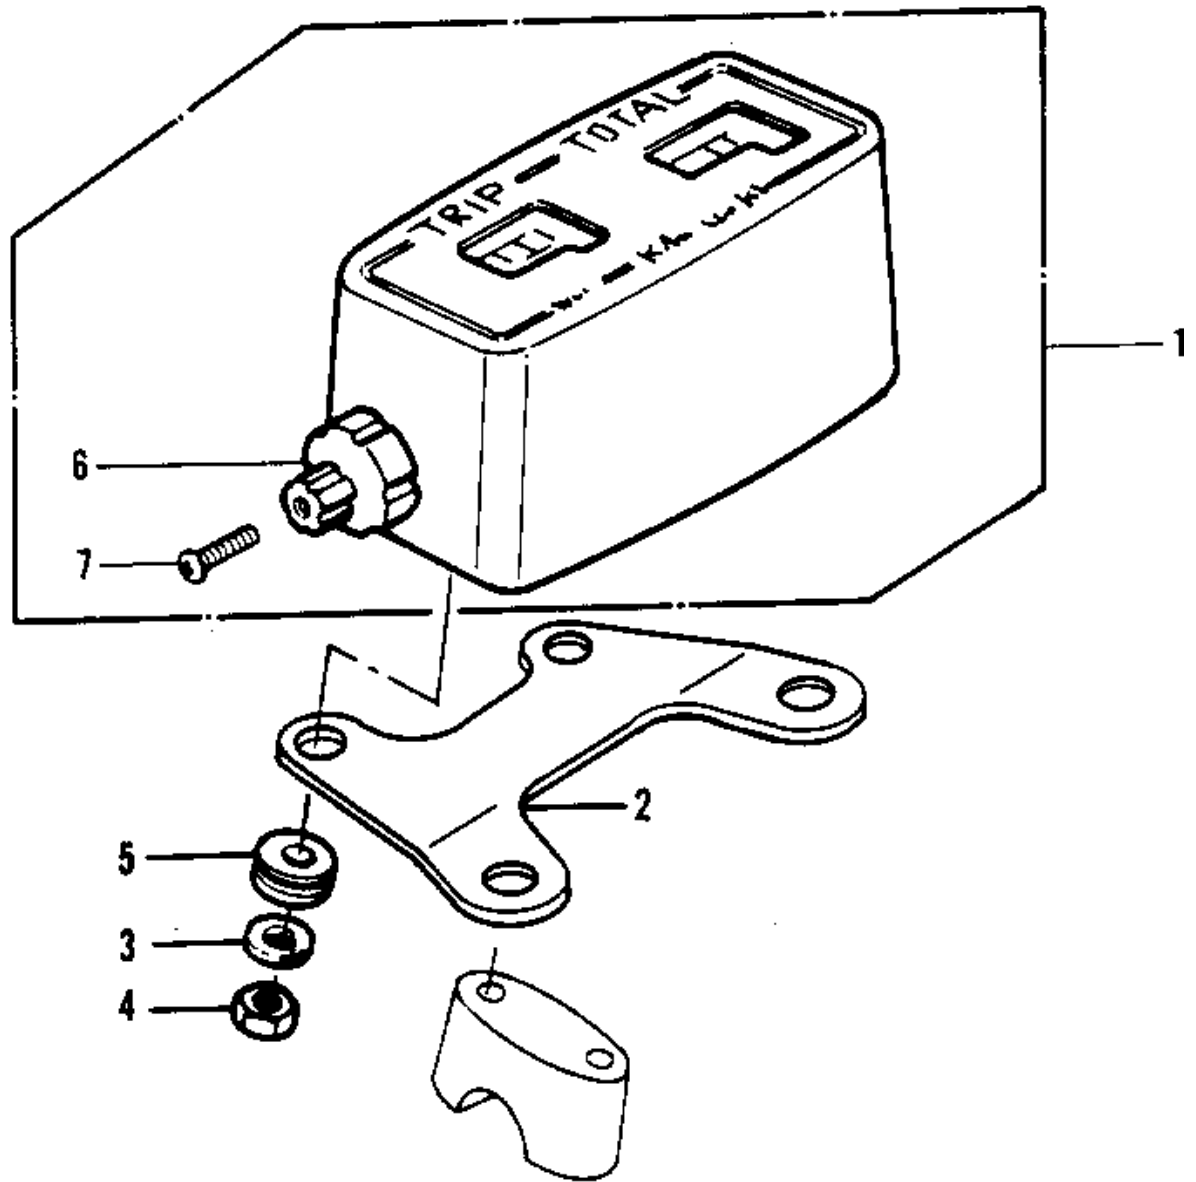

1981 KDX250 PARTS DIAGRAM

METER ('81KDX250-B1)

1981 KDX250 PARTS LIST

METER ('81KDX250-B1)

ITEM NAME	PART NUMBER	QUANTITY
ODOMETER,MILE (Ref # 1)	25005-1061	1
25005-1061 (Canada) (Ref # 1)	25005-1062	1
BRACKET,SPEEDOMETER (Ref # 2)	11034-4019	1
WASHER,5.2X16X16X1.2T (Ref # 3)	25009-004	2
NUT-CAP,5MM (Ref # 4)	322C0500	2
DAMPER RUBBER,METER (Ref # 5)	92075-1209	2
KNOB-METER TRIP RESET (Ref # 6)	92077-1013	1
SCREW-2X6 (Ref # 7)	92009-1159	1