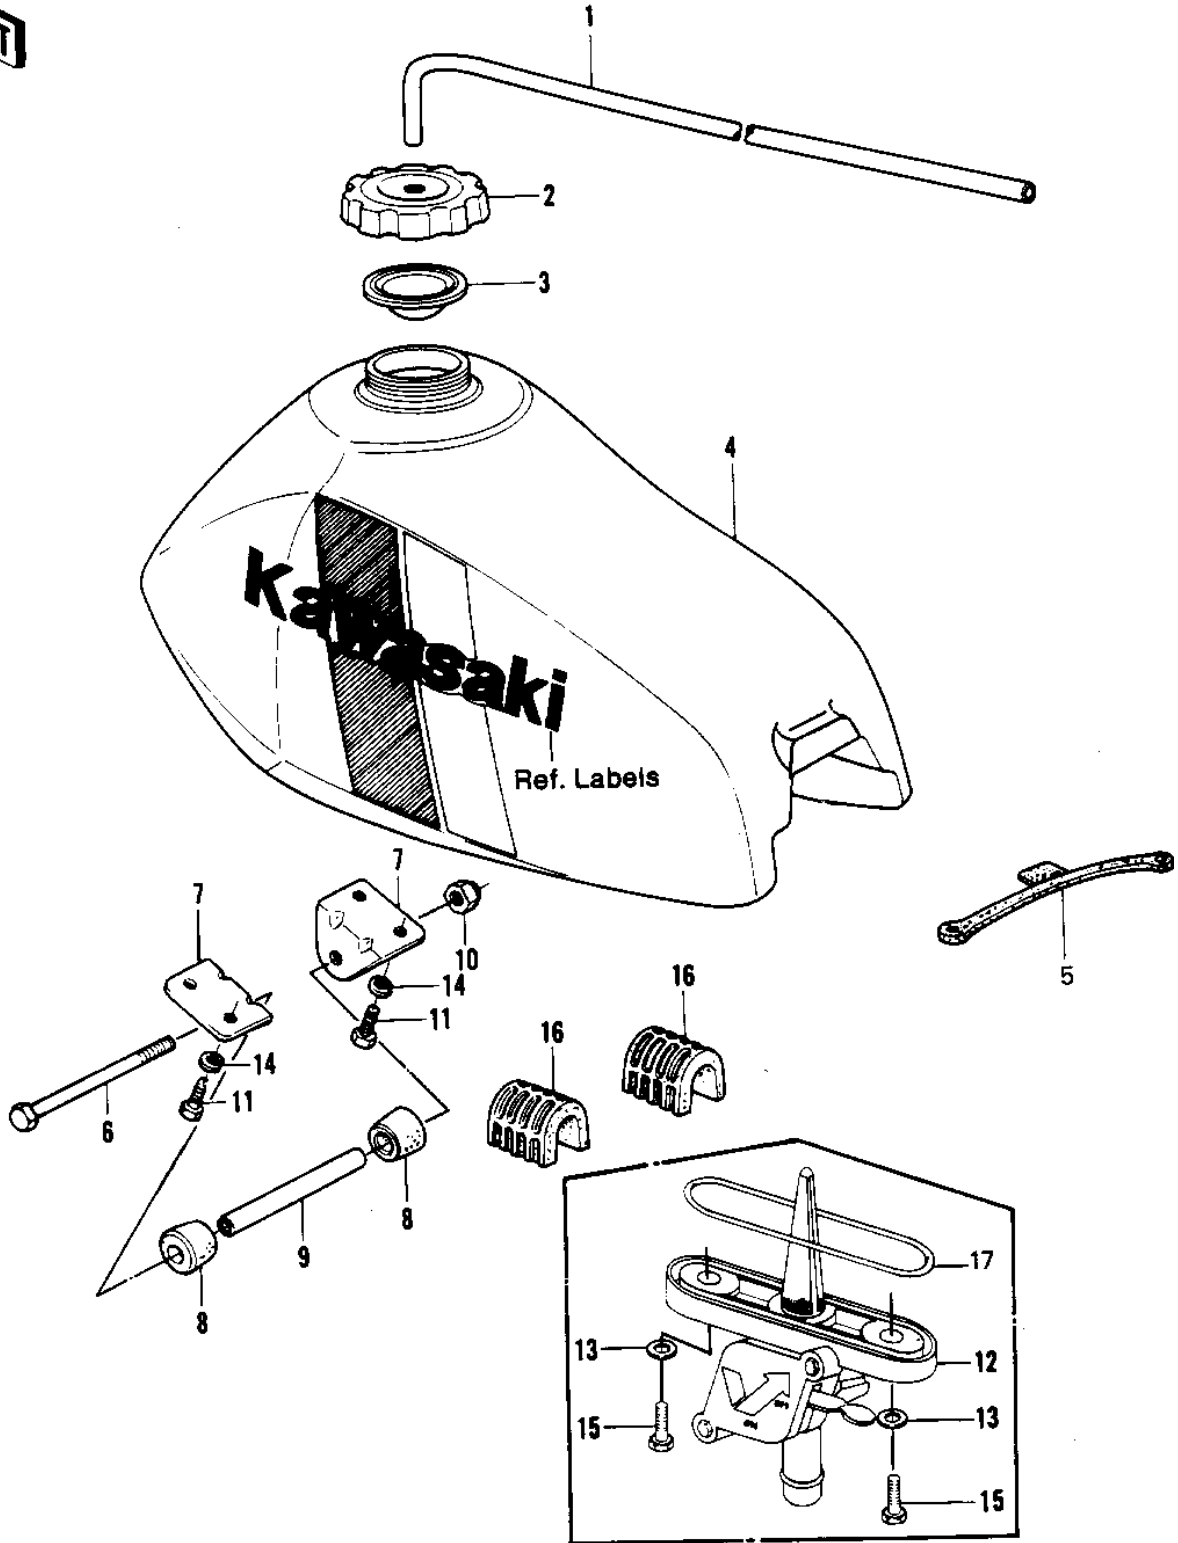

# 1981 KDX250 PARTS DIAGRAM

FUEL TANK ('81KDX250-B1)

# 1981 KDX250 PARTS LIST

## FUEL TANK ('81KDX250-B1)

ITEM NAME	PART NUMBER	QUANTITY
TUBE,5X7X500 (Ref # 1)	92059-4001	1
CAP-TANK,FUEL (Ref # 2)	51049-1060	1
GASKET,FUEL TANK CAP (Ref # 3)	11009-4001	1
TANK-FUEL,GREEN (Ref # 4)	51001-4004-6W	1
BAND,FUEL TANK (Ref # 5)	92072-042	1
BOLT-UPSET,6X105 (Ref # 6)	112G06105	1
BRACKET,TANK (Ref # 7)	32052-1031	2
DAMPER,FUEL TANK FITT (Ref # 8)	92075-1220	2
COLLAR,FUEL TANK FITT (Ref # 9)	92027-1228	1
NUT (Ref # 10)	92019-008	1
BOLT-UPSET,6X12 (Ref # 11)	112G0612	4
COCK ASSY,FUEL (Ref # 12)	51023-4002	1
WASHER-PLAIN (Ref # 13)	92022-183	2
WASHER SPRING 6MM (Ref # 14)	461F0600	4
BOLT-HEX HEAD,6X16 (Ref # 15)	92001-114	2
DAMPER,FUEL TANK (Ref # 16)	92075-1221	2
"O" RING (Ref # 17)	51039-003	1