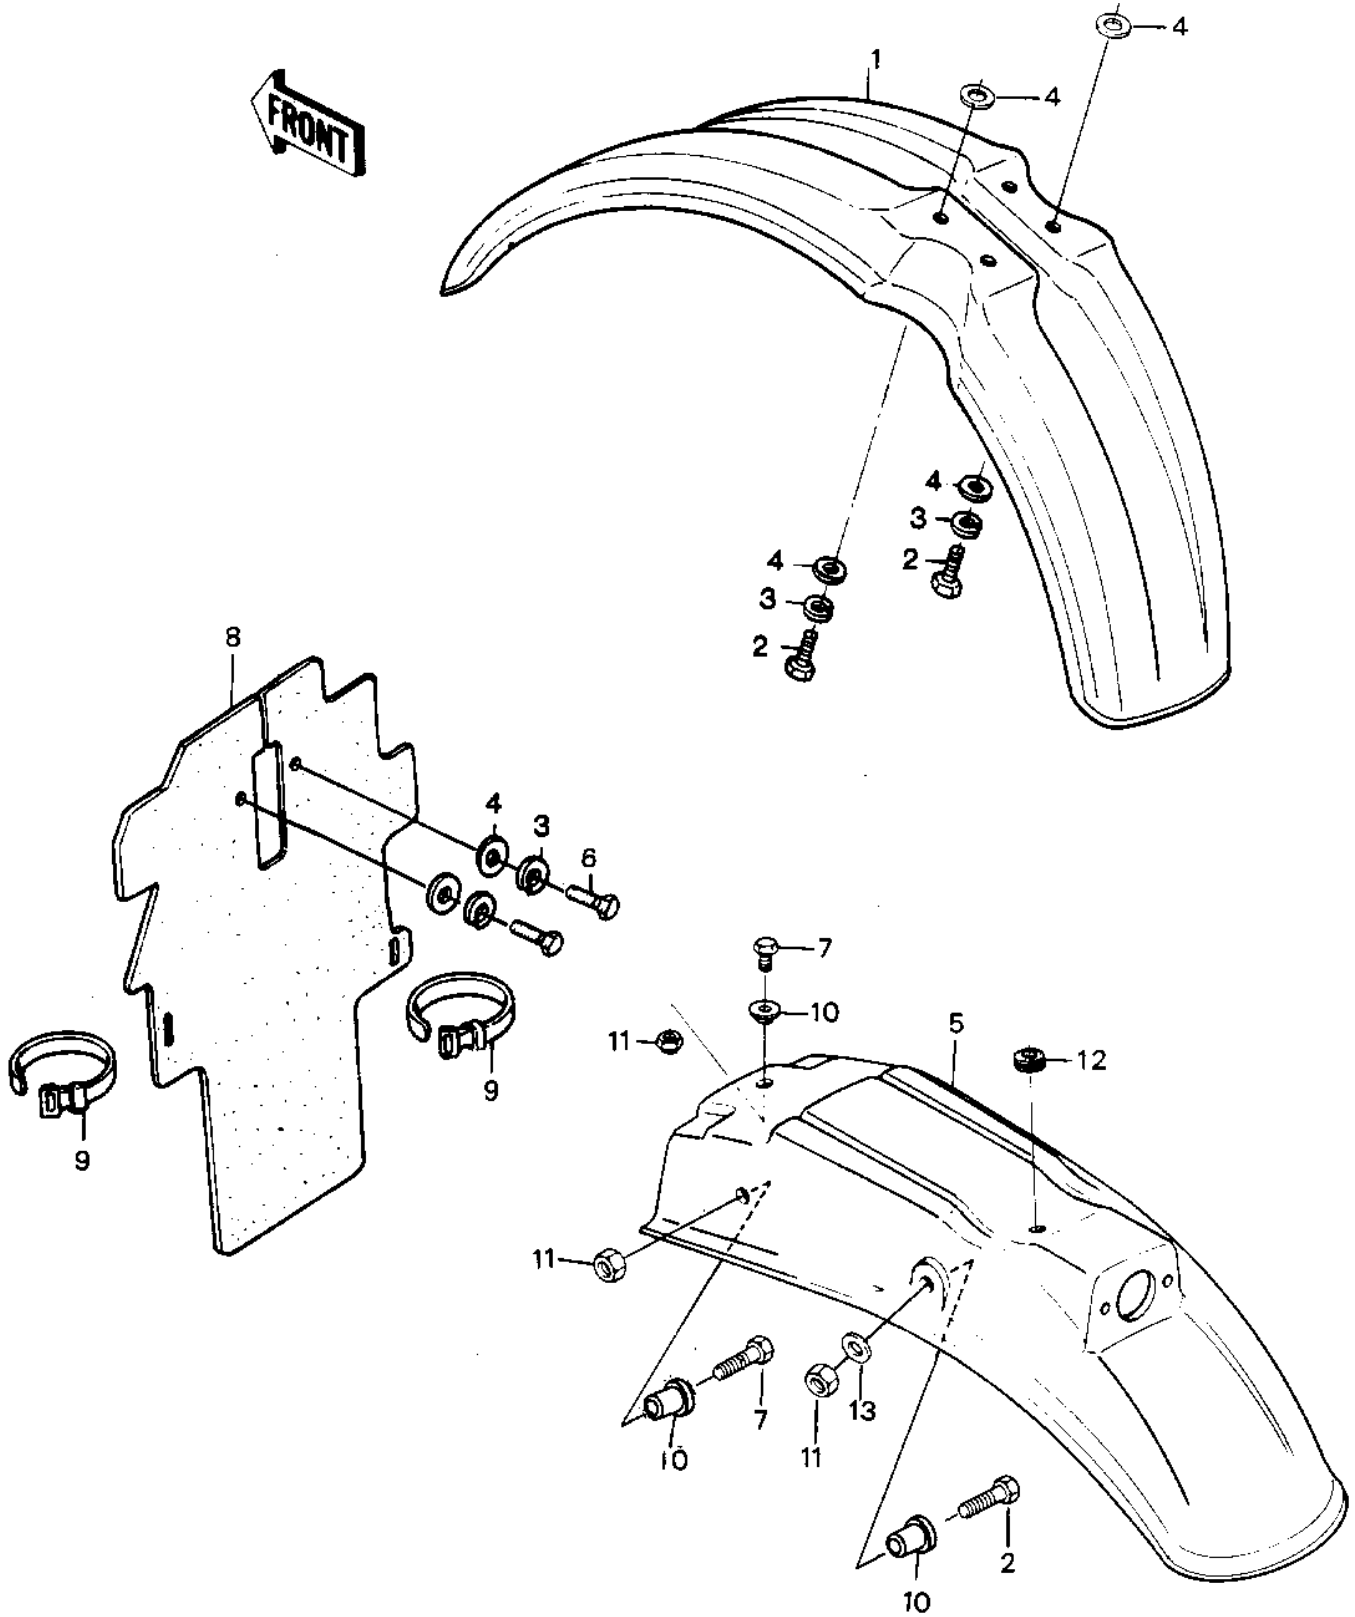

# 1981 KDX250 PARTS DIAGRAM

FENDERS (81KDX250-B1)

# 1981 KDX250 PARTS LIST

## FENDERS (81KDX250-B1)

ITEM NAME	PART NUMBER	QUANTITY
FENDER-FRONT,L.GREEN (Ref # 1)	35004-1233-6W	1
BOLT-UPSET,6X16 (Ref # 2)	112G0616	6
WASHER SPRING 6MM (Ref # 3)	461F0600	6
WASHER 6.5X20X1.6T (Ref # 4)	92022-125	10
FENDER-RR,L.GREEN (Ref # 5)	35022-1068-6W	1
BOLT-UPSET,6X12 (Ref # 6)	112G0612	2
BOLT-UPSET 6X14 (Ref # 7)	112B0614	3
FLAP (Ref # 8)	35019-1013	1
BAND (Ref # 9)	92072-3505	2
COLLAR (Ref # 10)	92027-1260	5
NUT (Ref # 11)	92019-008	5
GROMMET (Ref # 12)	92071-024	1
WASHER PLAIN 6MM (Ref # 13)	411B0600	2