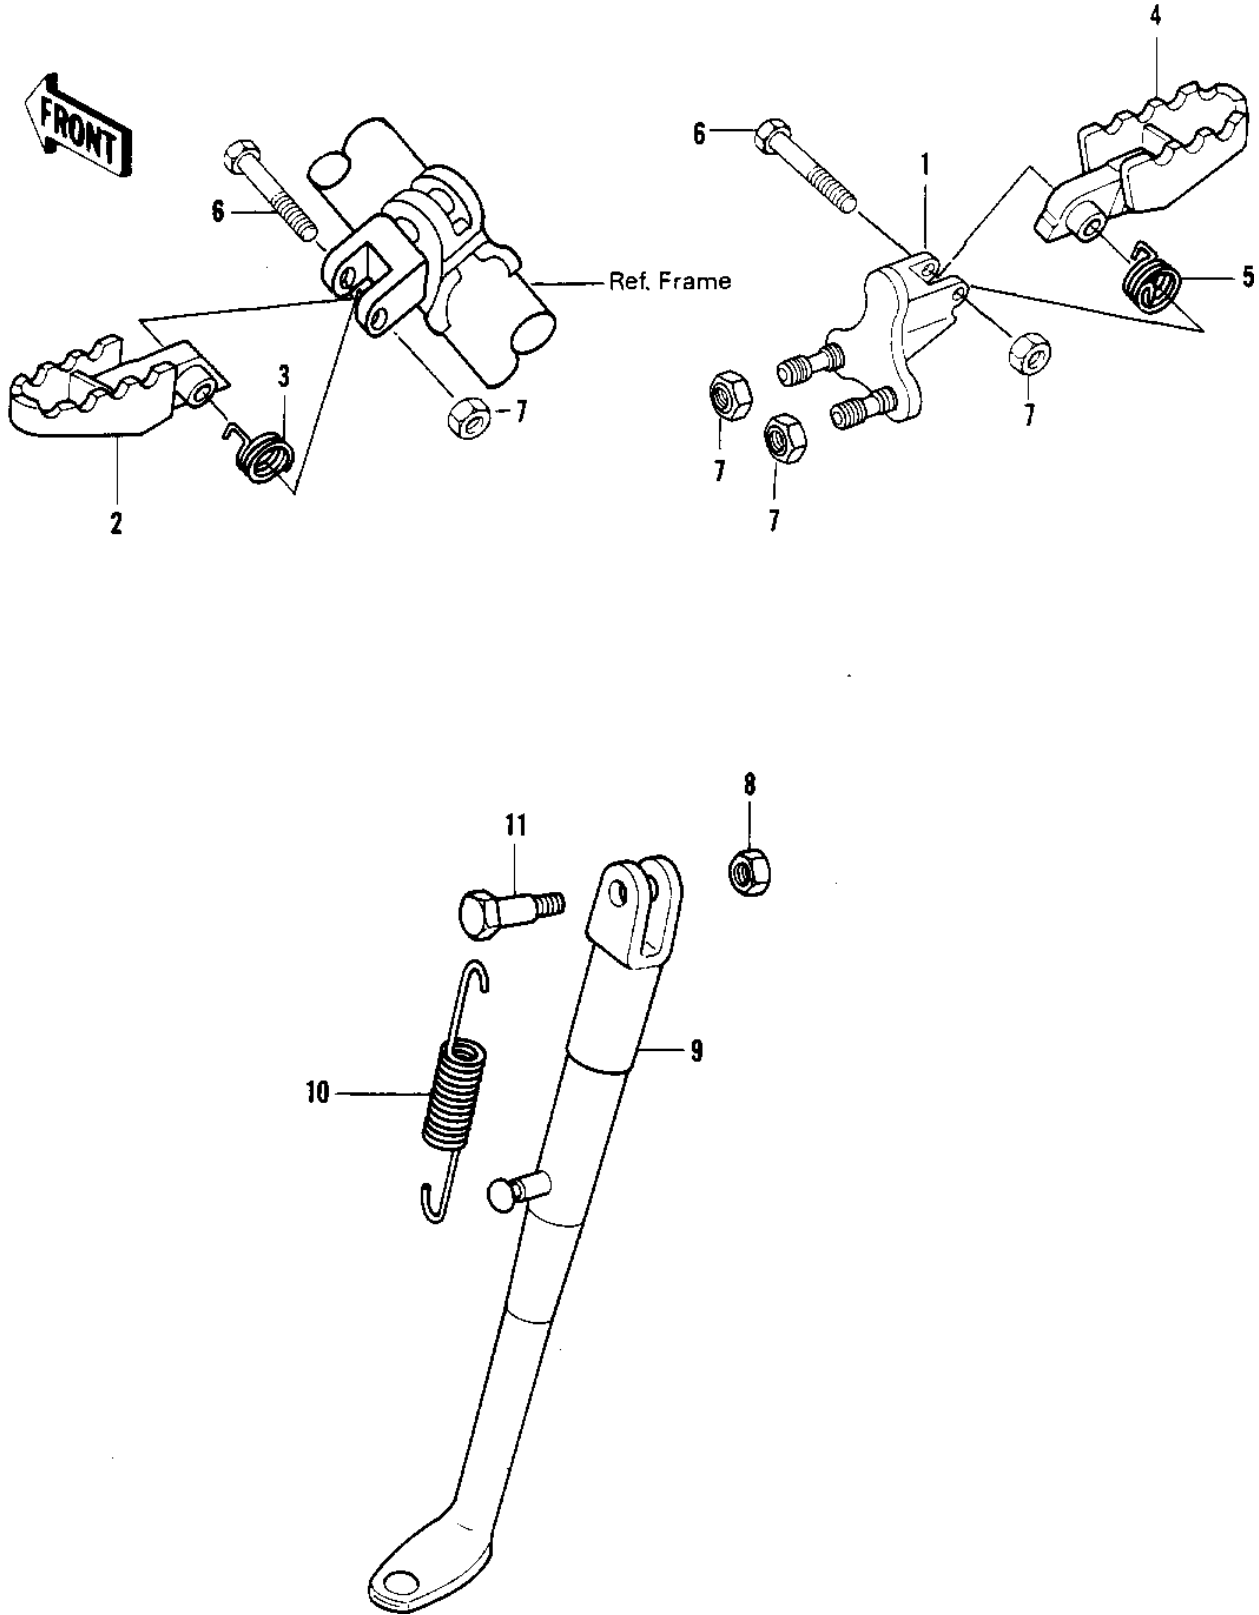

1981 KDX250 PARTS DIAGRAM

FOOTRESTS/STAND

1981 KDX250 PARTS LIST

FOOTRESTS/STAND

ITEM NAME	PART NUMBER	QUANTITY
HOLDER-STEP,R.H. (Ref # 1)	34003-4005	1
STEP,FOOTREST,L.H (Ref # 2)	34028-1026	1
SPRING,L.H,FOOTREST (Ref # 3)	92081-1254	1
STEP,FOOTREST,R.H (Ref # 4)	34028-1027	1
SPRING,R.H,FOOTREST (Ref # 5)	92081-1255	1
BOLT,HEX HEAD 10X40 (Ref # 6)	92001-1028	2
NUT,LOCK,10MM (Ref # 7)	92019-021	4
NUT 10MM (Ref # 8)	315B1000	1
STAND-SIDE (Ref # 9)	34024-1041	1
SPRING-SIDE STAND (Ref # 10)	34025-004	1
BOLT, SIDE STAND FIT (Ref # 11)	92003-157	1