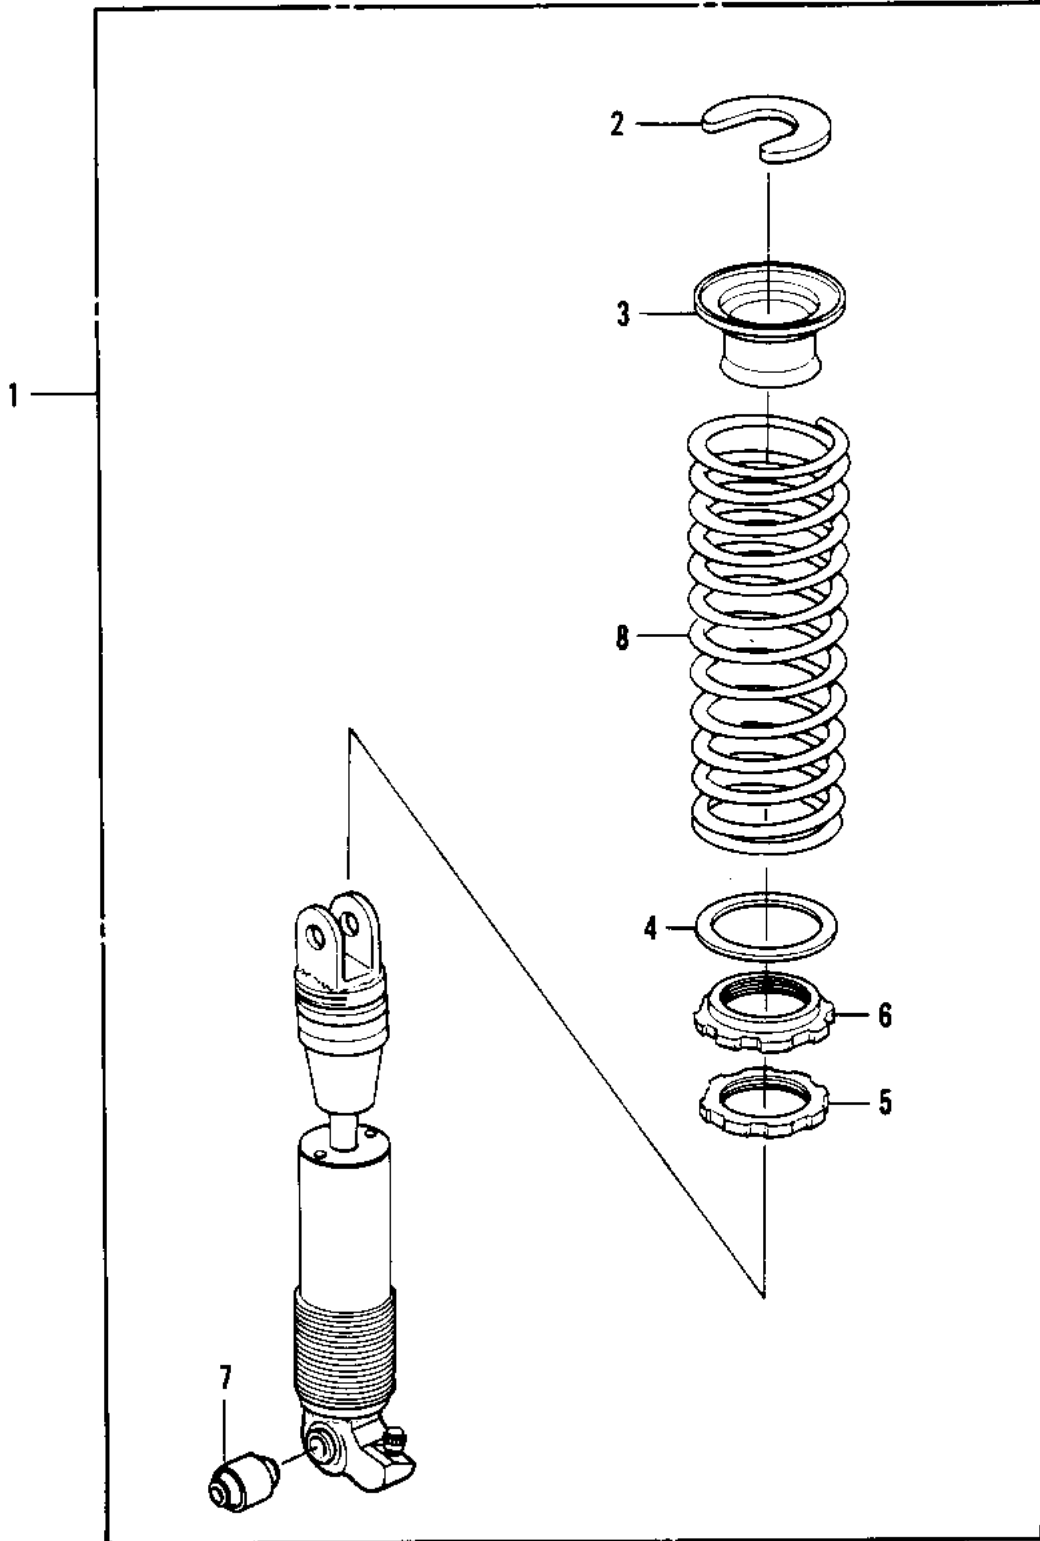

# 1981 KDX250 PARTS DIAGRAM

SHOCK ABSORBER (81KDX250-B1)

# 1981 KDX250 PARTS LIST

## SHOCK ABSORBER ('81KDX250-B1)

ITEM NAME	PART NUMBER	QUANTITY
SHOCK ABSBR RR (Ref # 1)	45014-4007	1
GUIDE,SPRING (Ref # 2)	13070-1041	1
SPRING GUIDE,SHK ABS (Ref # 3)	13070-4003	1
WASHER,SPRING (Ref # 4)	92022-1235	1
NUT,SPRING ADJUST (Ref # 5)	92015-1139	1
NUT,SPRING ADJUST (Ref # 6)	92015-1140	1
BUSHING-RUBBER,SHOCKA (Ref # 7)	92092-1008	1
SPRING,RR SHOCK,STD (Ref # 8)	92081-1371	1
SPRING (Ref # 8)	92081-1319	(1
SPRING (Ref # 8)	92081-1320	(1