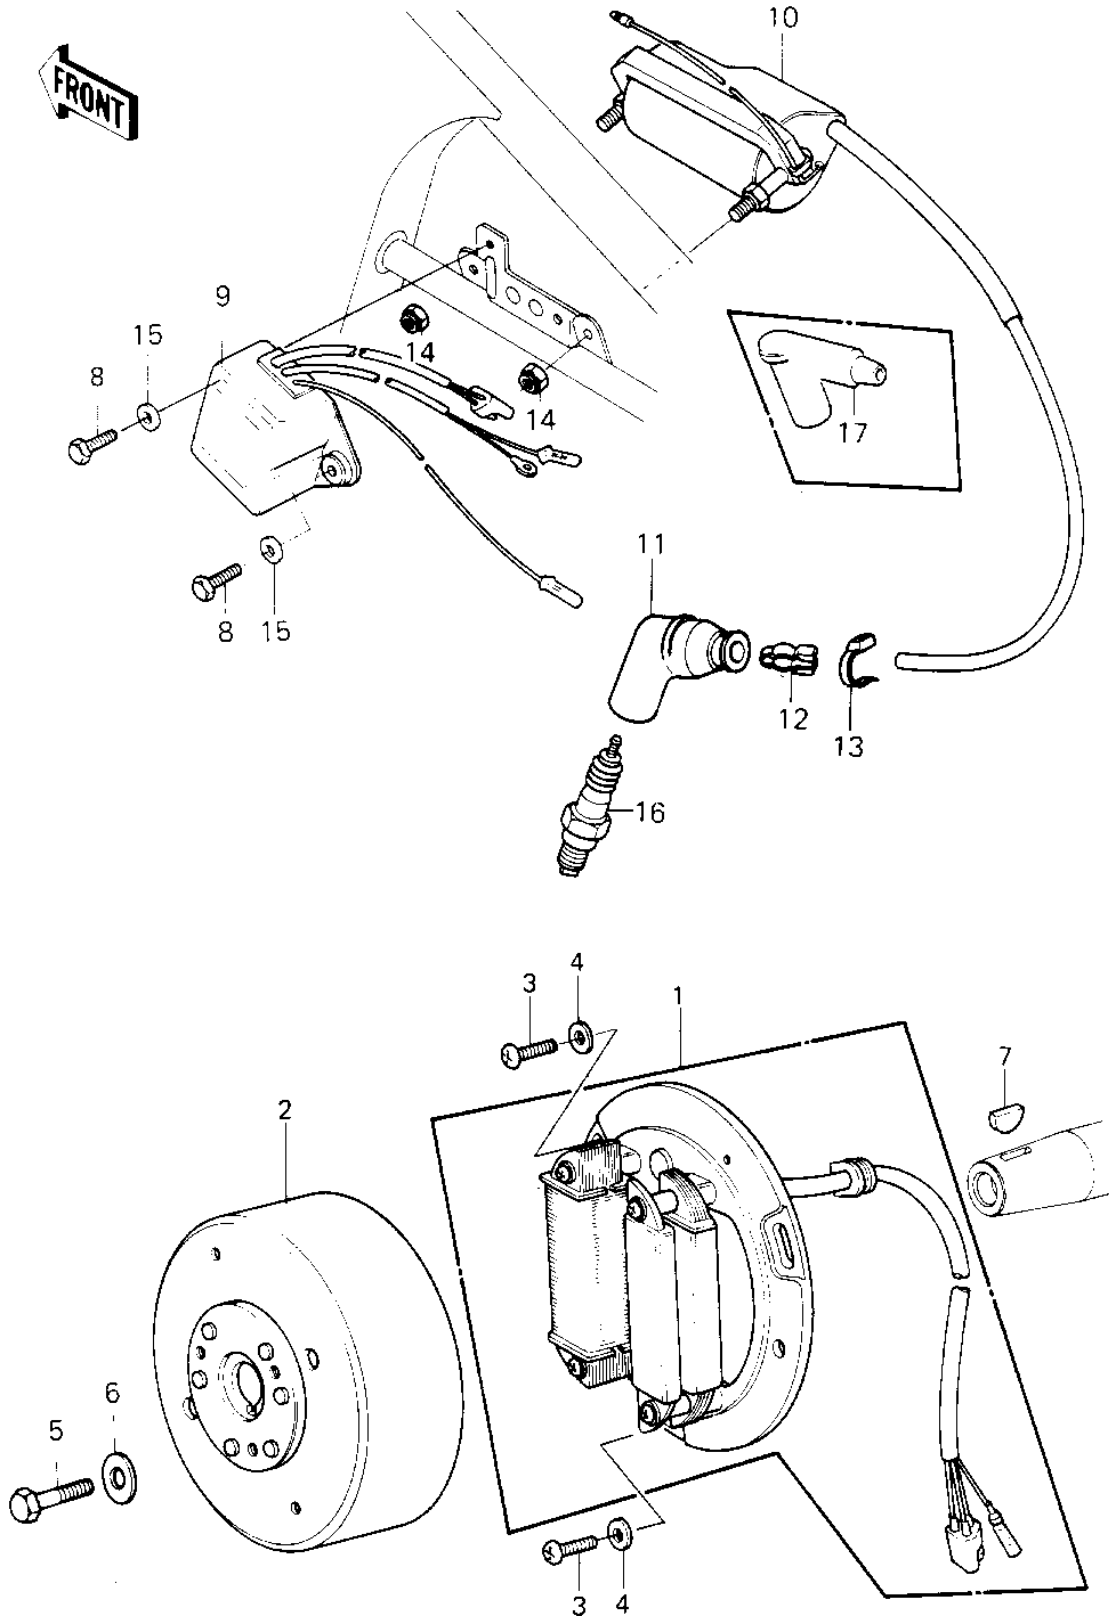

# 1981 KDX250 PARTS DIAGRAM

# 1981 KDX250 PARTS LIST

## IGNITION/GENERATOR

| ITEM NAME                       | PART NUMBER | QUANTITY |
|---------------------------------|-------------|----------|
| STATOR ASSY (Ref # 1)           | 21003-1036  | 1        |
| ROTOR (Ref # 2)                 | 21007-1031  | 1        |
| SCREW PAN HEAD 6X20 (Ref # 3)   | 220B0620    | 2        |
| WASHER PLAIN 6MM (Ref # 4)      | 411B0600    | 2        |
| BOLT,8X40 (Ref # 5)             | 115G0840    | 1        |
| WASHER,PLAIN,8MM (Ref # 6)      | 92022-276   | 1        |
| WOODRUFF KEY (Ref # 7)          | 92038-001   | 1        |
| BOLT-UPSET (Ref # 8)            | 112G0618    | 2        |
| IGNITER (Ref # 9)               | 21119-1105  | 1        |
| COIL,IGNITION (Ref # 10)        | 21121-1050  | 1        |
| CAP,SPARK PLUG (Ref # 11)       | 21130-1006  | 1        |
| TERMINAL,PLUG CAP (Ref # 12)    | 21169-001   | 1        |
| CLAMP,SPARK PLUG CAP (Ref # 13) | 92037-1173  | 1        |
| NUT (Ref # 14)                  | 92019-008   | 2        |
| WASHER PLAIN (Ref # 15)         | 92022-024   | 2        |
| SPARK PLUG B8ES (Ref # 16)      | B8ES        | 1        |
| SPARK PLUG BR8ES (Ref # 16)     | BR8ES       | 1        |
| CAP ASSY,SPARK PLUG (Ref # 17)  | 21160-1009  | 1        |