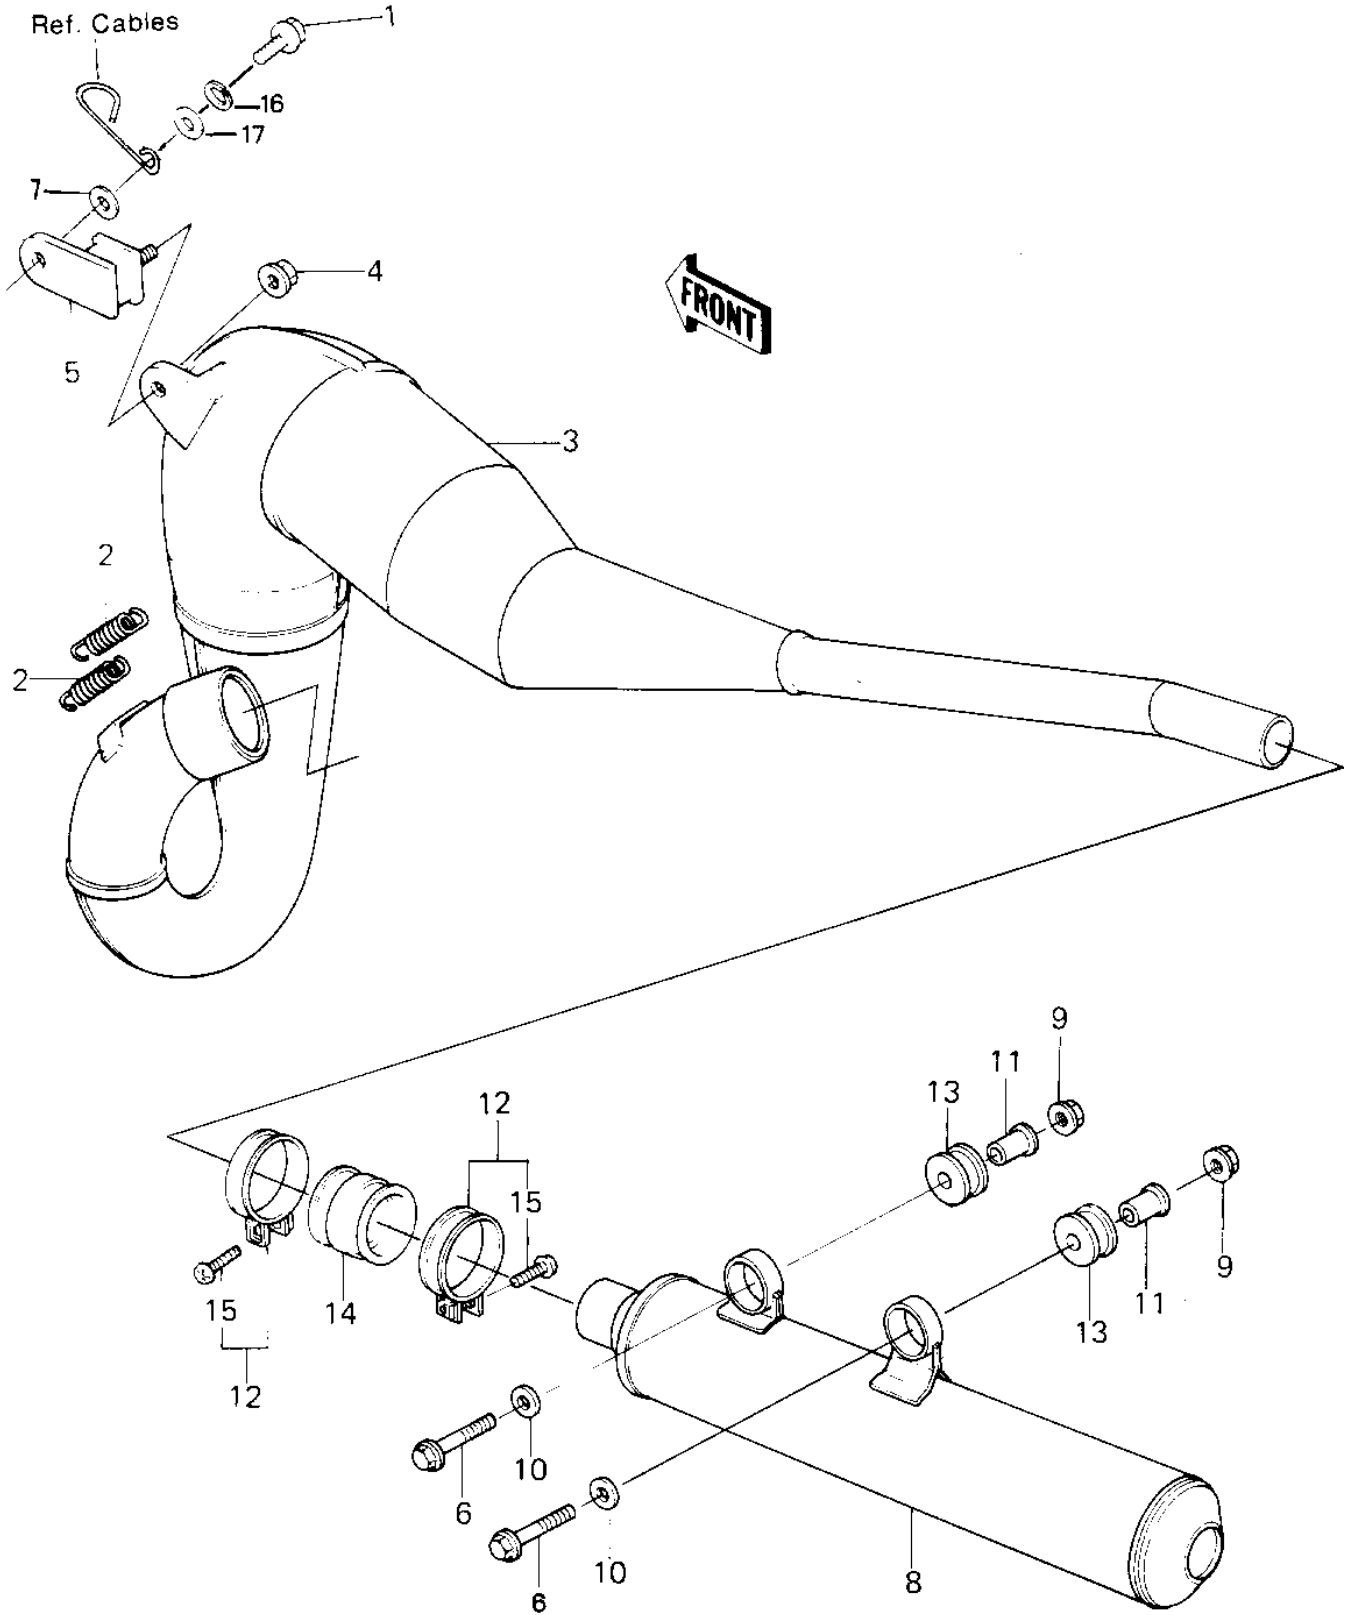

1981 KDX250 PARTS DIAGRAM

MUFFLER (81KDX250-B1)

1981 KDX250 PARTS LIST

MUFFLER ('81KDX250-B1)

ITEM NAME	PART NUMBER	QUANTITY
BOLT-SMALL-UPSET 8X25 (Ref # 1)	115G0825	1
SPRING-CONNECTOR (Ref # 2)	18071-003	2
BODY-COMP-MUFFLER,BLK (Ref # 3)	18002-1126	1
NUT,LOCK,8MM (Ref # 4)	92015-1124	1
DAMPER,MUFFLER FITING (Ref # 5)	92075-1060	1
BOLT,FLANGED,8X30 (Ref # 6)	130G0830	2
WASHER,8.5X20X1.6 (Ref # 7)	92022-1561	1
MUFFLER,F.BLACK (Ref # 8)	18002-1163	1
NUT,LOCK,8MM (Ref # 9)	92015-1124	2
WASHER,PLAIN (Ref # 10)	92022-298	2
COLLAR,FUEL TANK FITT (Ref # 11)	92027-1134	2
CLAMP,MUFFLER (Ref # 12)	92037-177	2
DAMPER,MUFFLER (Ref # 13)	92075-1196	2
DUST SHIELD,MUFFLER (Ref # 14)	92093-1014	1
SCREW-PAN-CROS,5X25 (Ref # 15)	220B0525	2
WASHER SPRING 8MM (Ref # 16)	461F0800	1
WASHER PLAIN 8MM (Ref # 17)	410B0800	1