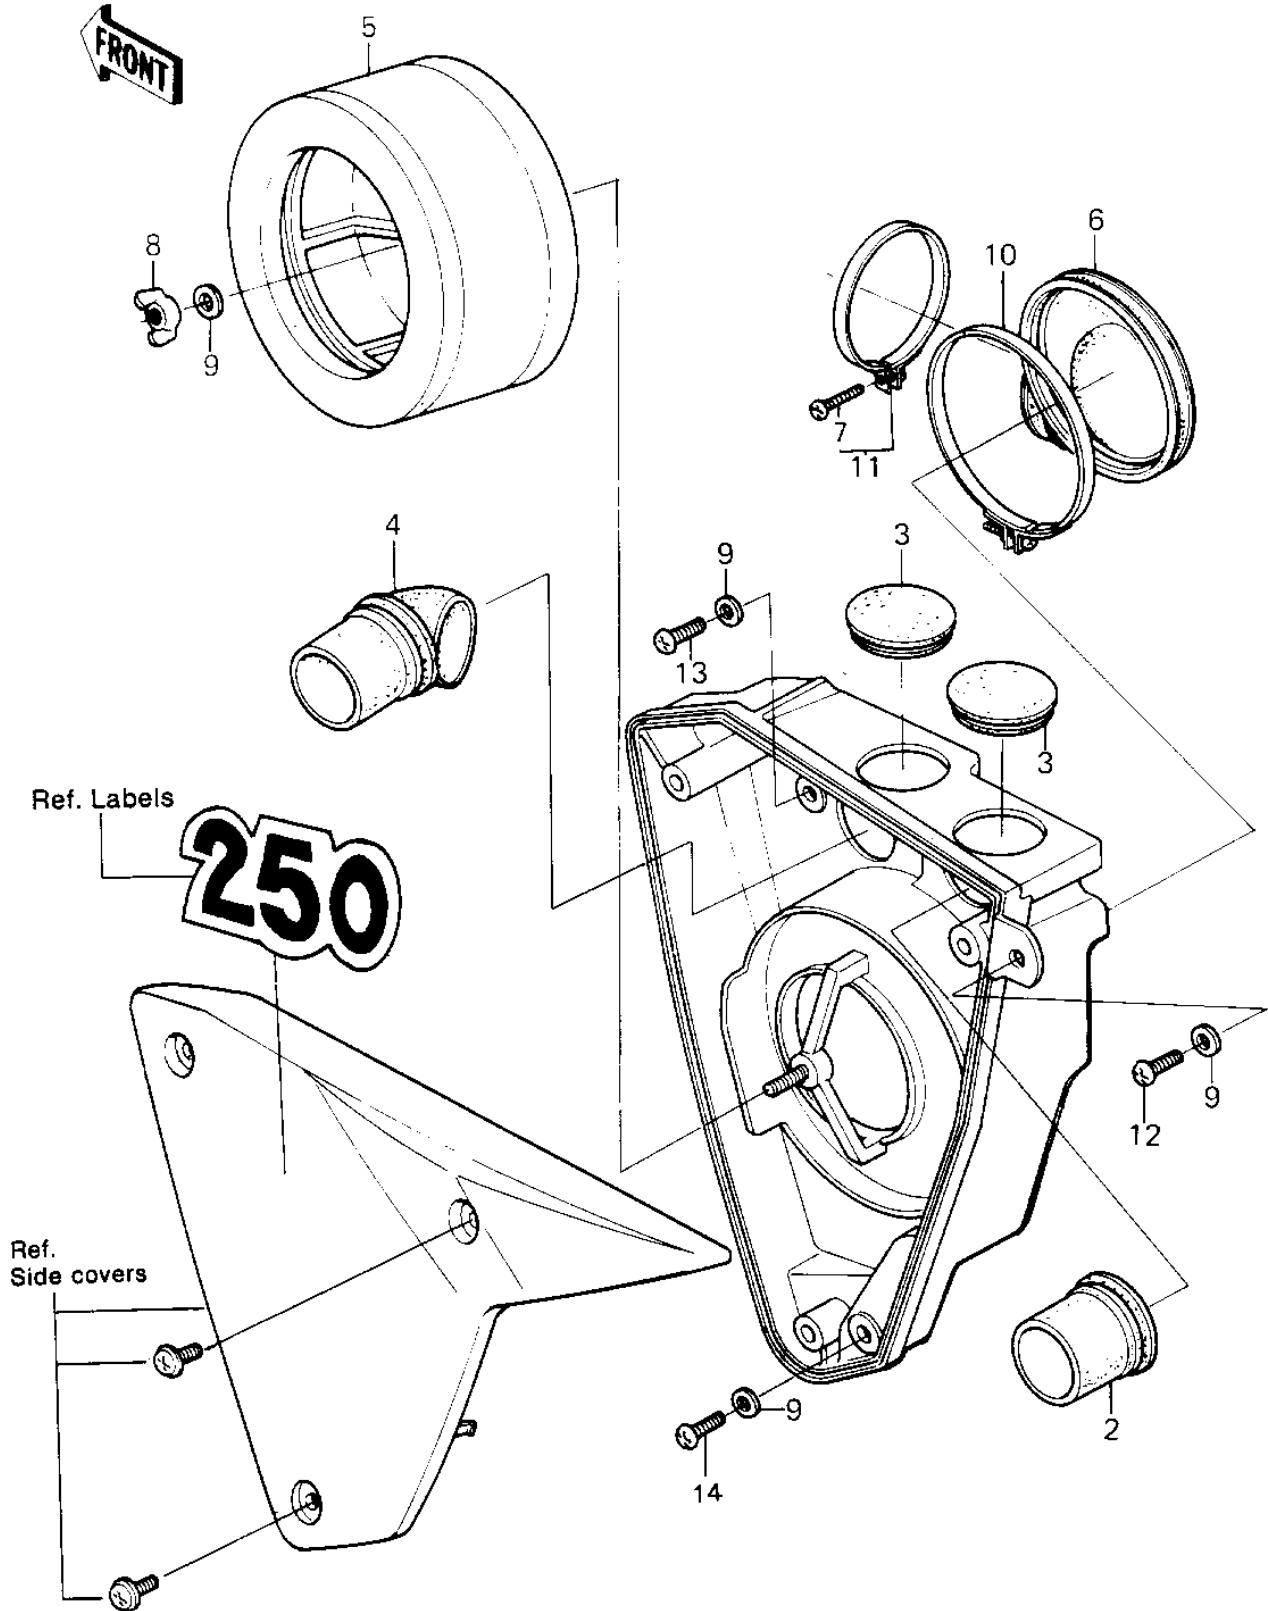

1981 KDX250 PARTS DIAGRAM

AIR CLEANER (81KDX250-B1)

1981 KDX250 PARTS LIST

AIR CLEANER (81KDX250-B1)

ITEM NAME	PART NUMBER	QUANTITY
CASE AIR FILTER (Ref # 1)	11011-1082	1
CAP,AIR CLEANER (Ref # 2)	11012-1109	1
CAP,AIR CLEANER (Ref # 3)	11012-1111	2
CAP,AIR CLEANER (Ref # 4)	11012-1123	1
ELEMENT,AIR CLNR (Ref # 5)	11013-1036	1
DUCT,AIR CLEANER (Ref # 6)	14073-1035	1
SCREW PAN HEAD 6X35 (Ref # 7)	220B0635	1
NUT,AIR CLEANER CAP (Ref # 8)	92016-062	1
WASHER 6.5X20X1.6T (Ref # 9)	92022-125	4
CLAMP,AIR CLANER DUCT (Ref # 10)	92037-1186	1
CLAMP-AIR CLEANER (Ref # 11)	92037-068	1
SCREW PAN HEAD 6X12 (Ref # 12)	220B0612	1
SCREW PAN HEAD 6X18 (Ref # 13)	220B0618	1
SCREW PAN HEAD 6X22 (Ref # 14)	220B0622	1