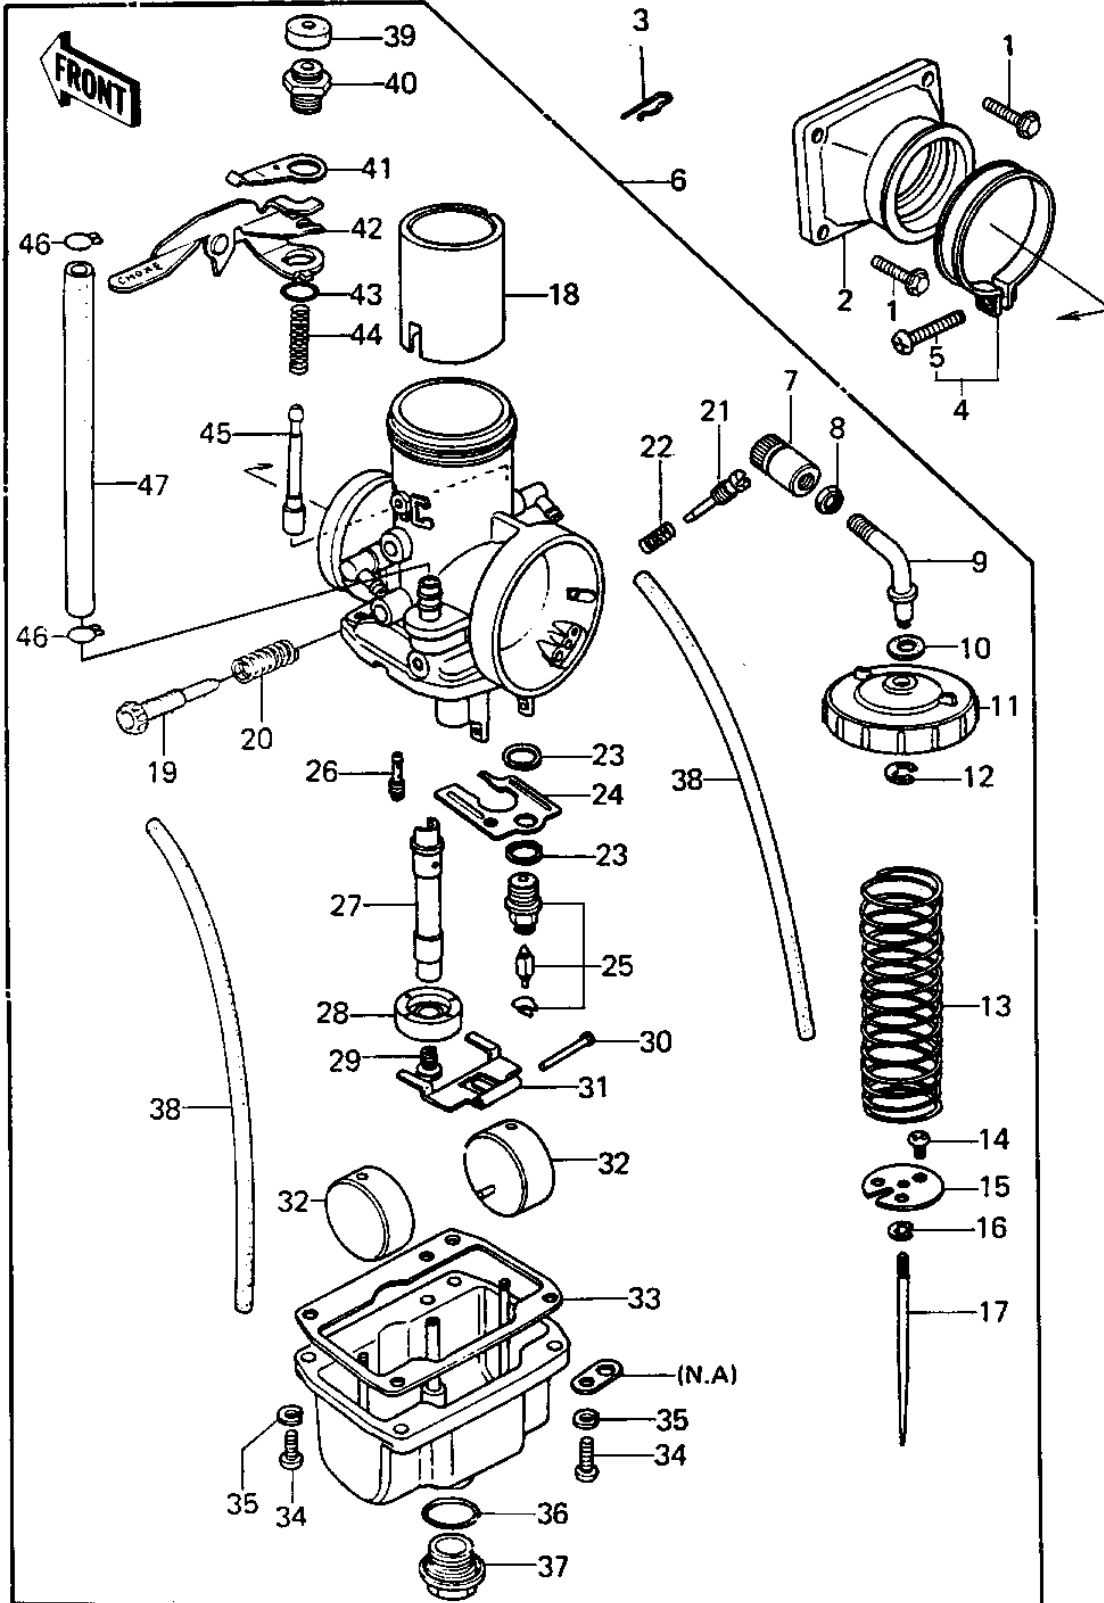

1981 KDX250 PARTS DIAGRAM

CARBURETOR

1981 KDX250 PARTS LIST

CARBURETOR

ITEM NAME	PART NUMBER	QUANTITY
BOLT,FLANGED,6X20 (Ref # 1)	130G0620	4
HOLDER,CARBURETOR (Ref # 2)	16065-1029	1
CIRCLIP (Ref # 3)	92036-018	1
CLAMP,CARBURETOR HLDR (Ref # 4)	92037-116	1
SCREW-PAN-CROS (Ref # 5)	220B0535	1
CARBURETOR ASSY (Ref # 6)	16001-1337	1
ADJUSTER,CABLE (Ref # 7)	16002-1006	1
NUT CABLE ADJUST LOCK (Ref # 8)	16003-004	1
GUIDE,CABLE (Ref # 9)	13070-1014	1
GASKET,CABLE GUIDE (Ref # 10)	11009-1191	1
TOP,MIXING CHAMBER (Ref # 11)	16004-1010	1
CIRCLIP,CABLE GUIDE (Ref # 12)	16008-011	1
SPRING,THROTTLE VALVE (Ref # 13)	16006-028	1
SCREW,4X5 (Ref # 14)	92009-1037	1
SEAT,THROTTLE VALVE (Ref # 15)	16007-1007	1
CIRCLIP (Ref # 16)	16008-010	1
JET NEEDLE,J8-6E02 (Ref # 17)	16009-1082	1
THROTTLE,VALVE,C.A3.0 (Ref # 18)	16025-1057	1
SCREW,THROTTLE STOP (Ref # 19)	16021-1034	1
SPRING,THRTL STP SCRW (Ref # 20)	92081-1200	1
SCREW (Ref # 21)	16014-006	1
SPRING-THR STOP SCREW (Ref # 22)	16022-007	1
GASKET,FLOAT VALVE (Ref # 23)	11009-1076	2
BAFFLE-CARB (Ref # 24)	16038-019	1
FLOAT VALVE ASSY (Ref # 25)	16030-020	1
PILOT JET #60A (Ref # 26)	92064-031	1
NEEDLE JET,R-4 (Ref # 27)	16017-1088	1
HOLDER,NEEDLE JET (Ref # 28)	16065-1045	1
MAIN JET,#162.5R (Ref # 29)	92063-1019	1