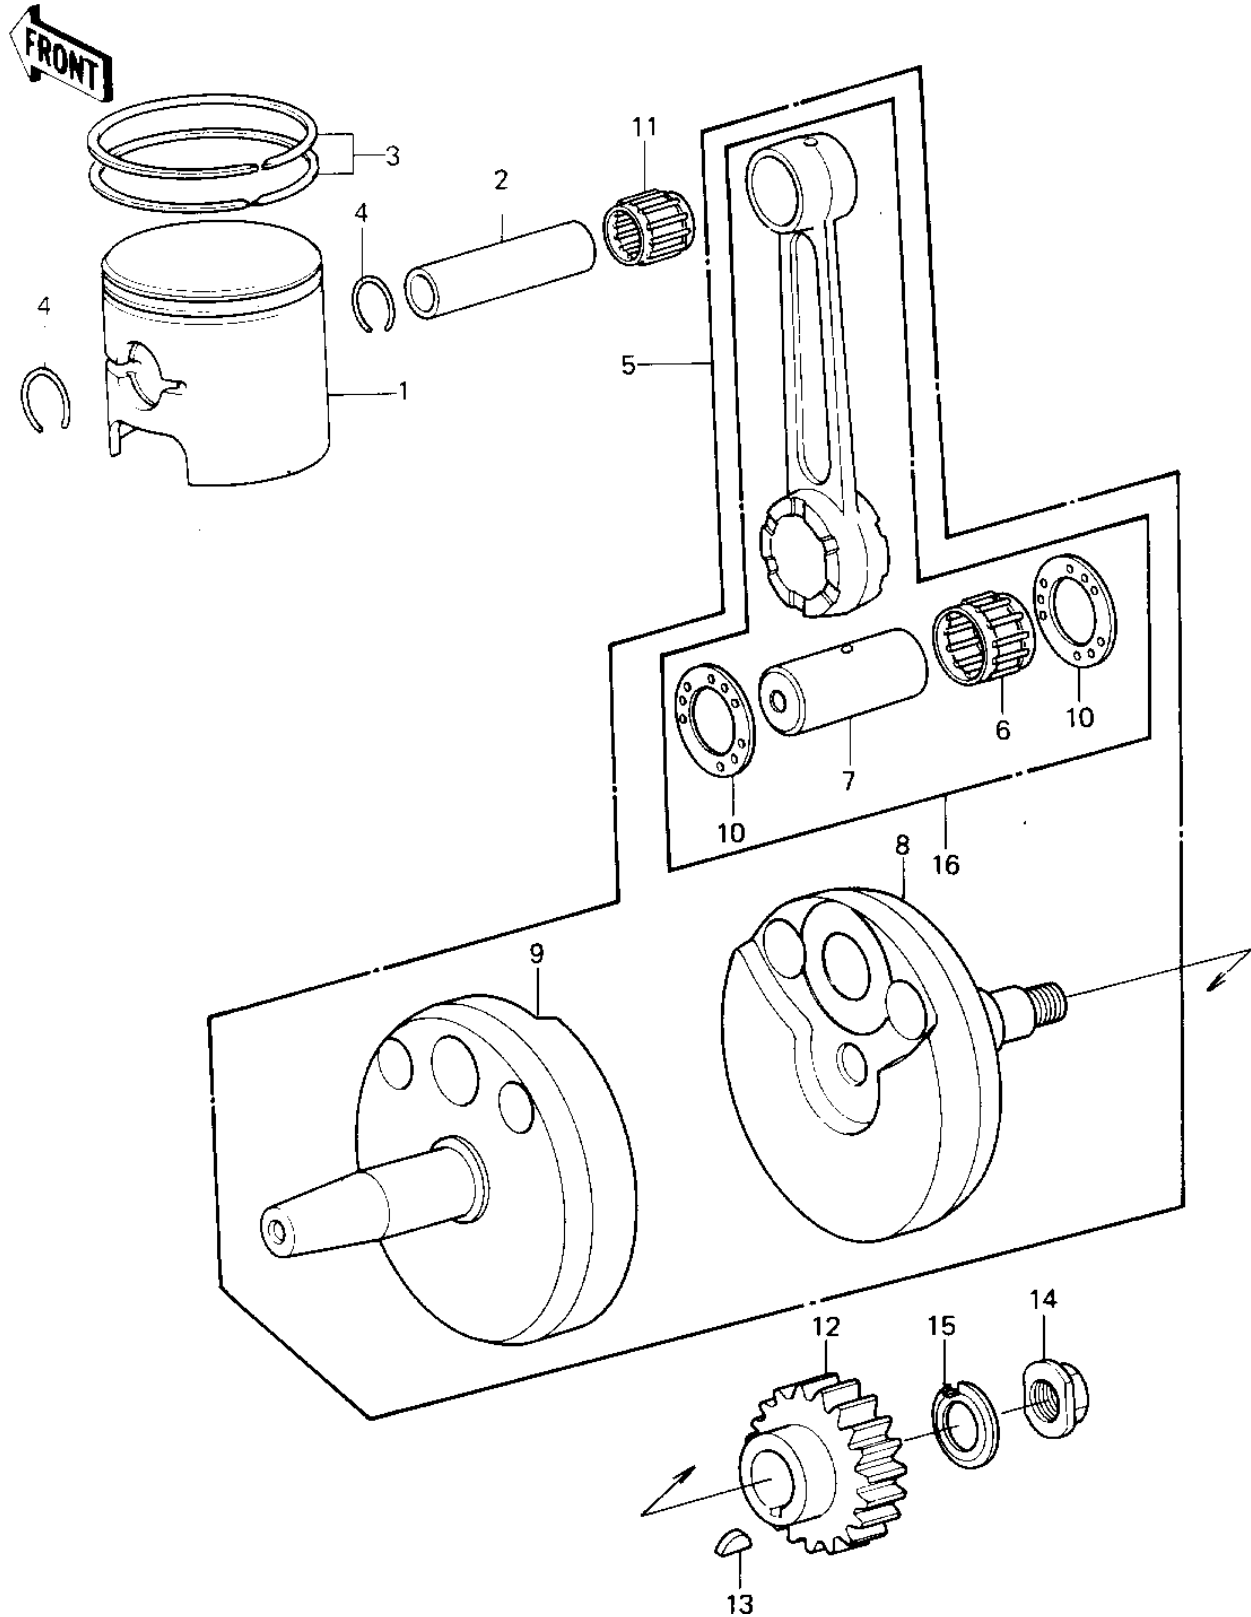

1981 KDX250 PARTS DIAGRAM

CRANKSHAFT/PISTON ('81KDX250-B1)

1981 KDX250 PARTS LIST

CRANKSHAFT/PISTON (81KDX250-B1)

ITEM NAME	PART NUMBER	QUANTITY
PISTON,STD (Ref # 1)	13001-1039	1
PIN-PISTON (Ref # 2)	13002-017	1
RING SET,STD (Ref # 3)	13008-5026	1
CIRCLIP-PISTON PIN (Ref # 4)	92036-015	2
CRANKSHAFT ASSY (Ref # 5)	13031-1049	1
BEARING,BIG END NEEDL (Ref # 6)	13034-049	1
PIN,CRANK (Ref # 7)	13035-034	1
CRANKSHAFT,R.H (Ref # 8)	13037-1069	1
CRANKSHAFT (Ref # 9)	13037-1097	1
SPACER (Ref # 10)	92026-1241	2
BEARING-SMALL END (Ref # 11)	13033-1010	1
GEAR,PRIMARY (Ref # 12)	13097-1028	1
WOODRUFF KEY (Ref # 13)	510A5100	1
NUT,CRANKSHAFT (Ref # 14)	92015-069	1
WASHER,LOCK (Ref # 15)	92024-061	1
CONNECTING ROD SET (Ref # 16)	13044-5007	1