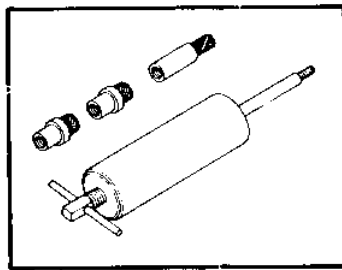

1984 JS550 PARTS DIAGRAM

SPECIAL SERVICE TOOLS

* N

10

1984 JS550 PARTS LIST

SPECIAL SERVICE TOOLS

ITEM NAME	PART NUMBER	QUANTITY
SPANNER-COUPLER/FLYWH (Ref # 1)	T57001-276	1
UNAVAILABLE IN PRICE BOOK (Ref # 2)	T57001-275	2
HOLDER-DRIVE SHAFT (Ref # 3)	W56019-003	1
UNAVAILABLE IN PRICE BOOK (Ref # 4)	W56019-004	1
*** N.L.A.*** (Canada) (Ref # 5)	57001-3004	1
PROTECTOR,SEAL (Ref # 6)	57001-3003	1
HOLDER,PUMP SHAFT (Ref # 7)	57001-3005	1
KIT-THREAD RPR,8MM (Ref # 8)	W56019-008	1
THRD INSERT 8MM (Canada) (Ref # 9)	W56019-009	1
KIT-THREAD RPR,6MM (Ref # 10)	W56019-006	1
THRD INSERT 6MM (Canada) (Ref # 11)	W56019-007	1
PLIERS,CIRCLIP,OUTSID (Ref # 12)	57001-144	1
PLIERS,CIRCLIP,INSIDE (Ref # 13)	57001-143	1
57001-259 (Canada) (Ref # 14)	T57001-259	1
57001-910 (Canada) (Ref # 15)	T57001-910	1
UNAVAILABLE IN PRICE BOOK (Ref # 16)	T57001-170	1
*** N.L.A.*** (Canada) (Ref # 17)	57001-3514	1
*** N.L.A.*** (Canada) (Ref # 18)	T56019-201	1
MULTIMETER (Ref # 19)	57001-983	1
FINDER-TDC (Ref # *)	57001-402	1
PLIERS-PISTON RING (Ref # *)	57001-115	1
UNAVAILABLE IN PRICE BOOK (Ref # *)	T57001-272	1