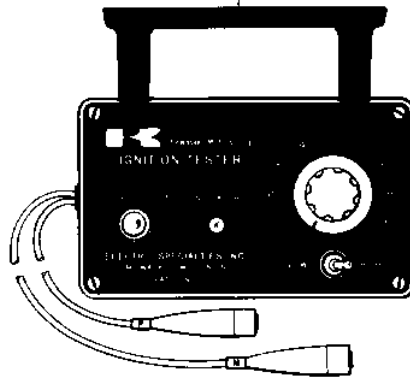

1984 JS550 PARTS DIAGRAM

SPECIAL SERVICE TOOLS

* N

10

1984 JS550 PARTS LIST

SPECIAL SERVICE TOOLS

ITEM NAME	PART NUMBER	QUANTITY
SPANNER-COUPLER/FLYWH (Ref # 1)	T57001-276	1
UNAVAILABLE IN PRICE BOOK (Ref # 2)	T57001-275	2
HOLDER-DRIVE SHAFT (Ref # 3)	W56019-003	1
UNAVAILABLE IN PRICE BOOK (Ref # 4)	W56019-004	1
*** N.L.A.*** (Canada) (Ref # 5)	57001-3004	1
PROTECTOR,SEAL (Ref # 6)	57001-3003	1
HOLDER,PUMP SHAFT (Ref # 7)	57001-3005	1
KIT-THREAD RPR,8MM (Ref # 8)	W56019-008	1
THRD INSERT 8MM (Canada) (Ref # 9)	W56019-009	1
KIT-THREAD RPR,6MM (Ref # 10)	W56019-006	1
THRD INSERT 6MM (Canada) (Ref # 11)	W56019-007	1
PLIERS,CIRCLIP,OUTSID (Ref # 12)	57001-144	1
PLIERS,CIRCLIP,INSIDE (Ref # 13)	57001-143	1
57001-259 (Canada) (Ref # 14)	T57001-259	1
57001-910 (Canada) (Ref # 15)	T57001-910	1
UNAVAILABLE IN PRICE BOOK (Ref # 16)	T57001-170	1
*** N.L.A.*** (Canada) (Ref # 17)	57001-3514	1
*** N.L.A.*** (Canada) (Ref # 18)	T56019-201	1
MULTIMETER (Ref # 19)	57001-983	1
FINDER-TDC (Ref # *)	57001-402	1
PLIERS-PISTON RING (Ref # *)	57001-115	1
UNAVAILABLE IN PRICE BOOK (Ref # *)	T57001-272	1