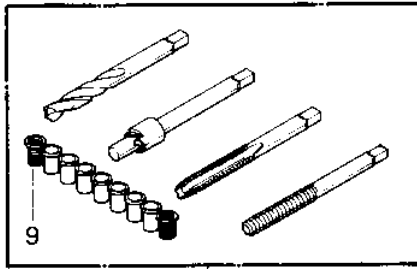

1984 JS550 PARTS DIAGRAM

SPECIAL SERVICE TOOLS

* N

10

1984 JS550 PARTS LIST

SPECIAL SERVICE TOOLS

ITEM NAME	PART NUMBER	QUANTITY
SPANNER-COUPLER/FLYWH (Ref # 1)	T57001-276	1
UNAVAILABLE IN PRICE BOOK (Ref # 2)	T57001-275	2
HOLDER-DRIVE SHAFT (Ref # 3)	W56019-003	1
UNAVAILABLE IN PRICE BOOK (Ref # 4)	W56019-004	1
*** N.L.A.*** (Canada) (Ref # 5)	57001-3004	1
PROTECTOR,SEAL (Ref # 6)	57001-3003	1
HOLDER,PUMP SHAFT (Ref # 7)	57001-3005	1
KIT-THREAD RPR,8MM (Ref # 8)	W56019-008	1
THRD INSERT 8MM (Canada) (Ref # 9)	W56019-009	1
KIT-THREAD RPR,6MM (Ref # 10)	W56019-006	1
THRD INSERT 6MM (Canada) (Ref # 11)	W56019-007	1
PLIERS,CIRCLIP,OUTSID (Ref # 12)	57001-144	1
PLIERS,CIRCLIP,INSIDE (Ref # 13)	57001-143	1
57001-259 (Canada) (Ref # 14)	T57001-259	1
57001-910 (Canada) (Ref # 15)	T57001-910	1
UNAVAILABLE IN PRICE BOOK (Ref # 16)	T57001-170	1
*** N.L.A.*** (Canada) (Ref # 17)	57001-3514	1
*** N.L.A.*** (Canada) (Ref # 18)	T56019-201	1
MULTIMETER (Ref # 19)	57001-983	1
FINDER-TDC (Ref # *)	57001-402	1
PLIERS-PISTON RING (Ref # *)	57001-115	1
UNAVAILABLE IN PRICE BOOK (Ref # *)	T57001-272	1