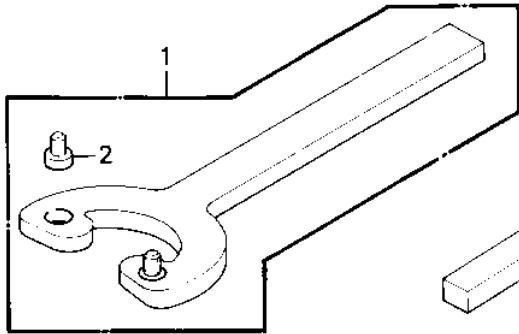

1984 JS550 PARTS DIAGRAM

SPECIAL SERVICE TOOLS

* N

10

1984 JS550 PARTS LIST

SPECIAL SERVICE TOOLS

ITEM NAME	PART NUMBER	QUANTITY
SPANNER-COUPLER/FLYWH (Ref # 1)	T57001-276	1
UNAVAILABLE IN PRICE BOOK (Ref # 2)	T57001-275	2
HOLDER-DRIVE SHAFT (Ref # 3)	W56019-003	1
UNAVAILABLE IN PRICE BOOK (Ref # 4)	W56019-004	1
*** N.L.A.*** (Canada) (Ref # 5)	57001-3004	1
PROTECTOR,SEAL (Ref # 6)	57001-3003	1
HOLDER,PUMP SHAFT (Ref # 7)	57001-3005	1
KIT-THREAD RPR,8MM (Ref # 8)	W56019-008	1
THRD INSERT 8MM (Canada) (Ref # 9)	W56019-009	1
KIT-THREAD RPR,6MM (Ref # 10)	W56019-006	1
THRD INSERT 6MM (Canada) (Ref # 11)	W56019-007	1
PLIERS,CIRCLIP,OUTSID (Ref # 12)	57001-144	1
PLIERS,CIRCLIP,INSIDE (Ref # 13)	57001-143	1
57001-259 (Canada) (Ref # 14)	T57001-259	1
57001-910 (Canada) (Ref # 15)	T57001-910	1
UNAVAILABLE IN PRICE BOOK (Ref # 16)	T57001-170	1
*** N.L.A.*** (Canada) (Ref # 17)	57001-3514	1
*** N.L.A.*** (Canada) (Ref # 18)	T56019-201	1
MULTIMETER (Ref # 19)	57001-983	1
FINDER-TDC (Ref # *)	57001-402	1
PLIERS-PISTON RING (Ref # *)	57001-115	1
UNAVAILABLE IN PRICE BOOK (Ref # *)	T57001-272	1