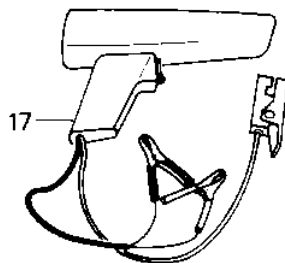

1984 JS550 PARTS DIAGRAM

SPECIAL SERVICE TOOLS

* N

10

1984 JS550 PARTS LIST

SPECIAL SERVICE TOOLS

ITEM NAME	PART NUMBER	QUANTITY
SPANNER-COUPLER/FLYWH (Ref # 1)	T57001-276	1
UNAVAILABLE IN PRICE BOOK (Ref # 2)	T57001-275	2
HOLDER-DRIVE SHAFT (Ref # 3)	W56019-003	1
UNAVAILABLE IN PRICE BOOK (Ref # 4)	W56019-004	1
*** N.L.A.*** (Canada) (Ref # 5)	57001-3004	1
PROTECTOR,SEAL (Ref # 6)	57001-3003	1
HOLDER,PUMP SHAFT (Ref # 7)	57001-3005	1
KIT-THREAD RPR,8MM (Ref # 8)	W56019-008	1
THRD INSERT 8MM (Canada) (Ref # 9)	W56019-009	1
KIT-THREAD RPR,6MM (Ref # 10)	W56019-006	1
THRD INSERT 6MM (Canada) (Ref # 11)	W56019-007	1
PLIERS,CIRCLIP,OUTSID (Ref # 12)	57001-144	1
PLIERS,CIRCLIP,INSIDE (Ref # 13)	57001-143	1
57001-259 (Canada) (Ref # 14)	T57001-259	1
57001-910 (Canada) (Ref # 15)	T57001-910	1
UNAVAILABLE IN PRICE BOOK (Ref # 16)	T57001-170	1
*** N.L.A.*** (Canada) (Ref # 17)	57001-3514	1
*** N.L.A.*** (Canada) (Ref # 18)	T56019-201	1
MULTIMETER (Ref # 19)	57001-983	1
FINDER-TDC (Ref # *)	57001-402	1
PLIERS-PISTON RING (Ref # *)	57001-115	1
UNAVAILABLE IN PRICE BOOK (Ref # *)	T57001-272	1