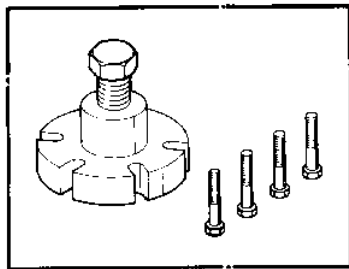

1984 JS550 PARTS DIAGRAM

SPECIAL SERVICE TOOLS

* N

10

1984 JS550 PARTS LIST

SPECIAL SERVICE TOOLS

ITEM NAME	PART NUMBER	QUANTITY
SPANNER-COUPLER/FLYWH (Ref # 1)	T57001-276	1
UNAVAILABLE IN PRICE BOOK (Ref # 2)	T57001-275	2
HOLDER-DRIVE SHAFT (Ref # 3)	W56019-003	1
UNAVAILABLE IN PRICE BOOK (Ref # 4)	W56019-004	1
*** N.L.A.*** (Canada) (Ref # 5)	57001-3004	1
PROTECTOR,SEAL (Ref # 6)	57001-3003	1
HOLDER,PUMP SHAFT (Ref # 7)	57001-3005	1
KIT-THREAD RPR,8MM (Ref # 8)	W56019-008	1
THRD INSERT 8MM (Canada) (Ref # 9)	W56019-009	1
KIT-THREAD RPR,6MM (Ref # 10)	W56019-006	1
THRD INSERT 6MM (Canada) (Ref # 11)	W56019-007	1
PLIERS,CIRCLIP,OUTSID (Ref # 12)	57001-144	1
PLIERS,CIRCLIP,INSIDE (Ref # 13)	57001-143	1
57001-259 (Canada) (Ref # 14)	T57001-259	1
57001-910 (Canada) (Ref # 15)	T57001-910	1
UNAVAILABLE IN PRICE BOOK (Ref # 16)	T57001-170	1
*** N.L.A.*** (Canada) (Ref # 17)	57001-3514	1
*** N.L.A.*** (Canada) (Ref # 18)	T56019-201	1
MULTIMETER (Ref # 19)	57001-983	1
FINDER-TDC (Ref # *)	57001-402	1
PLIERS-PISTON RING (Ref # *)	57001-115	1
UNAVAILABLE IN PRICE BOOK (Ref # *)	T57001-272	1