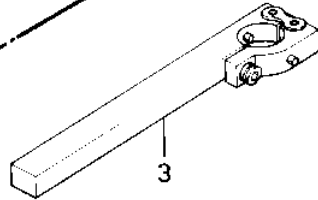

1984 JS550 PARTS DIAGRAM

SPECIAL SERVICE TOOLS

* N

10

1984 JS550 PARTS LIST

SPECIAL SERVICE TOOLS

ITEM NAME	PART NUMBER	QUANTITY
SPANNER-COUPLER/FLYWH (Ref # 1)	T57001-276	1
UNAVAILABLE IN PRICE BOOK (Ref # 2)	T57001-275	2
HOLDER-DRIVE SHAFT (Ref # 3)	W56019-003	1
UNAVAILABLE IN PRICE BOOK (Ref # 4)	W56019-004	1
*** N.L.A.*** (Canada) (Ref # 5)	57001-3004	1
PROTECTOR,SEAL (Ref # 6)	57001-3003	1
HOLDER,PUMP SHAFT (Ref # 7)	57001-3005	1
KIT-THREAD RPR,8MM (Ref # 8)	W56019-008	1
THRD INSERT 8MM (Canada) (Ref # 9)	W56019-009	1
KIT-THREAD RPR,6MM (Ref # 10)	W56019-006	1
THRD INSERT 6MM (Canada) (Ref # 11)	W56019-007	1
PLIERS,CIRCLIP,OUTSID (Ref # 12)	57001-144	1
PLIERS,CIRCLIP,INSIDE (Ref # 13)	57001-143	1
57001-259 (Canada) (Ref # 14)	T57001-259	1
57001-910 (Canada) (Ref # 15)	T57001-910	1
UNAVAILABLE IN PRICE BOOK (Ref # 16)	T57001-170	1
*** N.L.A.*** (Canada) (Ref # 17)	57001-3514	1
*** N.L.A.*** (Canada) (Ref # 18)	T56019-201	1
MULTIMETER (Ref # 19)	57001-983	1
FINDER-TDC (Ref # *)	57001-402	1
PLIERS-PISTON RING (Ref # *)	57001-115	1
UNAVAILABLE IN PRICE BOOK (Ref # *)	T57001-272	1