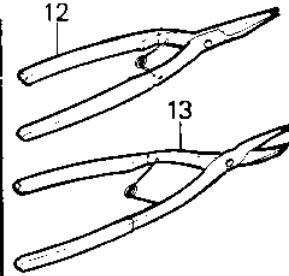

1984 JS550 PARTS DIAGRAM

SPECIAL SERVICE TOOLS

* N

10

1984 JS550 PARTS LIST

SPECIAL SERVICE TOOLS

ITEM NAME	PART NUMBER	QUANTITY
SPANNER-COUPLER/FLYWH (Ref # 1)	T57001-276	1
UNAVAILABLE IN PRICE BOOK (Ref # 2)	T57001-275	2
HOLDER-DRIVE SHAFT (Ref # 3)	W56019-003	1
UNAVAILABLE IN PRICE BOOK (Ref # 4)	W56019-004	1
*** N.L.A.*** (Canada) (Ref # 5)	57001-3004	1
PROTECTOR,SEAL (Ref # 6)	57001-3003	1
HOLDER,PUMP SHAFT (Ref # 7)	57001-3005	1
KIT-THREAD RPR,8MM (Ref # 8)	W56019-008	1
THRD INSERT 8MM (Canada) (Ref # 9)	W56019-009	1
KIT-THREAD RPR,6MM (Ref # 10)	W56019-006	1
THRD INSERT 6MM (Canada) (Ref # 11)	W56019-007	1
PLIERS,CIRCLIP,OUTSID (Ref # 12)	57001-144	1
PLIERS,CIRCLIP,INSIDE (Ref # 13)	57001-143	1
57001-259 (Canada) (Ref # 14)	T57001-259	1
57001-910 (Canada) (Ref # 15)	T57001-910	1
UNAVAILABLE IN PRICE BOOK (Ref # 16)	T57001-170	1
*** N.L.A.*** (Canada) (Ref # 17)	57001-3514	1
*** N.L.A.*** (Canada) (Ref # 18)	T56019-201	1
MULTIMETER (Ref # 19)	57001-983	1
FINDER-TDC (Ref # *)	57001-402	1
PLIERS-PISTON RING (Ref # *)	57001-115	1
UNAVAILABLE IN PRICE BOOK (Ref # *)	T57001-272	1