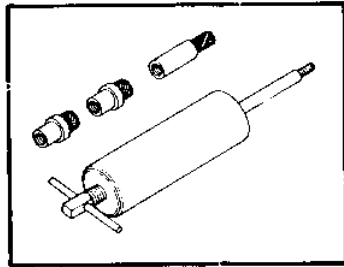

1983 JS550 PARTS DIAGRAM

SPECIAL SERVICE TOOLS

* N

10

1983 JS550 PARTS LIST

SPECIAL SERVICE TOOLS

ITEM NAME	PART NUMBER	QUANTITY
SPANNER-COUPLER/FLYWH (Ref # 1)	T57001-276	1
UNAVAILABLE IN PRICE BOOK (Ref # 2)	T57001-275	2
HOLDER-DRIVE SHAFT (Ref # 3)	W56019-003	1
UNAVAILABLE IN PRICE BOOK (Ref # 4)	W56019-004	1
*** N.L.A.*** (Canada) (Ref # 5)	57001-3004	1
PROTECTOR,SEAL (Ref # 6)	57001-3003	1
HOLDER,PUMP SHAFT (Ref # 7)	57001-3005	1
KIT-THREAD RPR,8MM (Ref # 8)	W56019-008	1
THRD INSERT 8MM (Canada) (Ref # 9)	W56019-009	1
KIT-THREAD RPR,6MM (Ref # 10)	W56019-006	1
THRD INSERT 6MM (Canada) (Ref # 11)	W56019-007	1
PLIERS,CIRCLIP,OUTSID (Ref # 12)	57001-144	1
PLIERS,CIRCLIP,INSIDE (Ref # 13)	57001-143	1
57001-259 (Canada) (Ref # 14)	T57001-259	1
57001-910 (Canada) (Ref # 15)	T57001-910	1
UNAVAILABLE IN PRICE BOOK (Ref # 16)	T57001-170	1
*** N.L.A.*** (Canada) (Ref # 17)	57001-3514	1
*** N.L.A.*** (Canada) (Ref # 18)	T56019-201	1
MULTIMETER (Ref # 19)	57001-983	1
FINDER-TDC (Ref # *)	57001-402	1
PLIERS-PISTON RING (Ref # *)	57001-115	1
UNAVAILABLE IN PRICE BOOK (Ref # *)	T57001-272	1