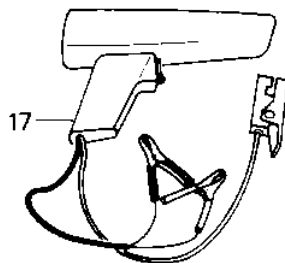

1982 JS550 PARTS DIAGRAM

SPECIAL SERVICE TOOLS

* N

10