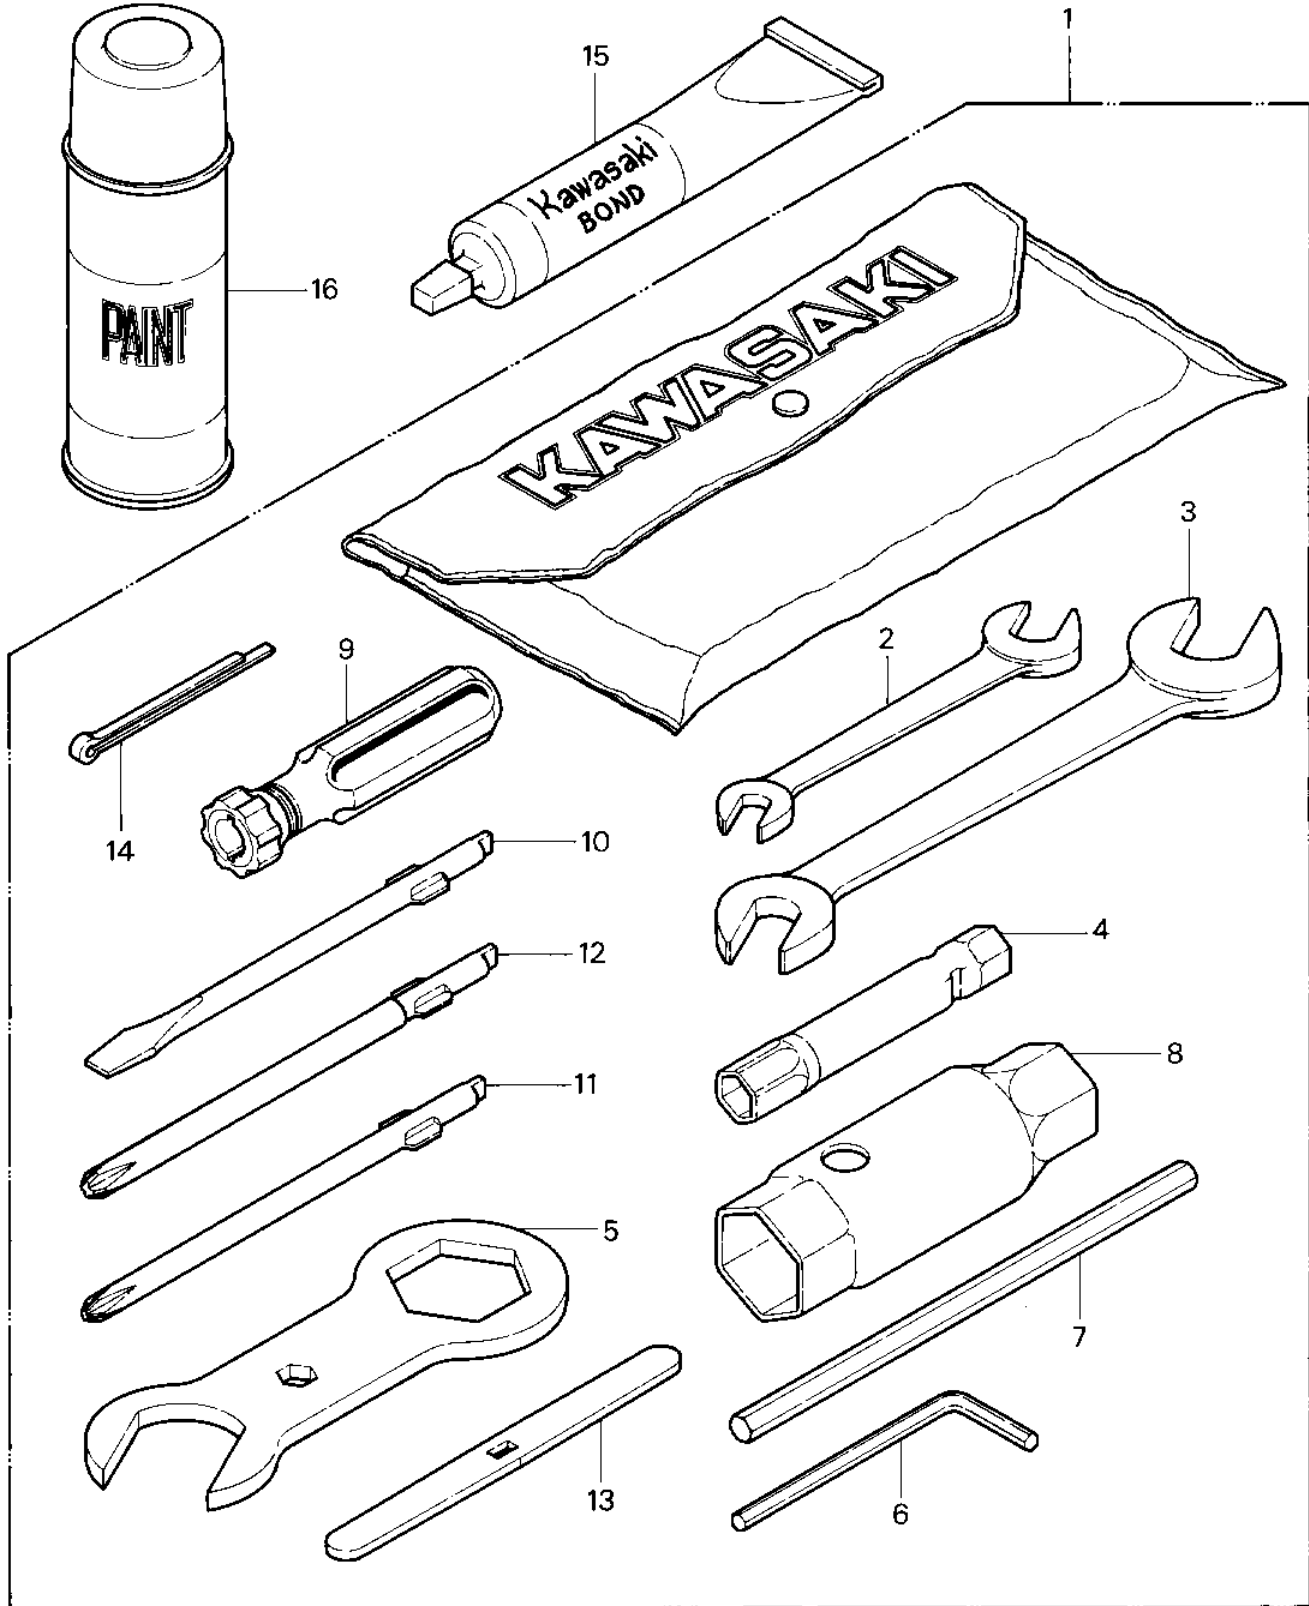

1984 JS550 PARTS DIAGRAM

OWNER TOOLS (JS550-A1/A2)

1984 JS550 PARTS LIST

OWNER TOOLS (JS550-A1/A2)

ITEM NAME	PART NUMBER	QUANTITY
TOOLKIT (Ref # 1)	56007-3706	1
WRENCH,OPEN END,10X13 (Ref # 2)	92110-3001	1
WRENCH,OPEN END,17X22 (Ref # 3)	92110-3002	1
WRENCH,SOCKET 8X10 (Ref # 4)	92110-503	1
WRENCH,BOX 27X32 (Ref # 5)	92108-503	1
WRENCH,HEXAGON (Ref # 6)	92127-503	1
UNAVAILABLE IN PRICE BOOK (Ref # 7)	92111-502	1
WRENCH,SOCKET 20X27 (Ref # 8)	92110-502	1
92106-1001 (Canada) (Ref # 9)	92106-004	1
92107-1052 (Canada) (Ref # 10)	92107-007	1
TOOL-DRIVER (Ref # 11)	92107-1052	1
92107-1002 (Canada) (Ref # 12)	92107-008	1
UNAVAILABLE IN PRICE BOOK (Ref # 13)	92111-009	1
PIN-COTTER,4X40 (Ref # 14)	550S4040	1
LIQUID GASKET (Ref # 15)	92104-002	AR
PAINT-YELLOW 12.5OZ (Ref # 16)	50275-3526	AR