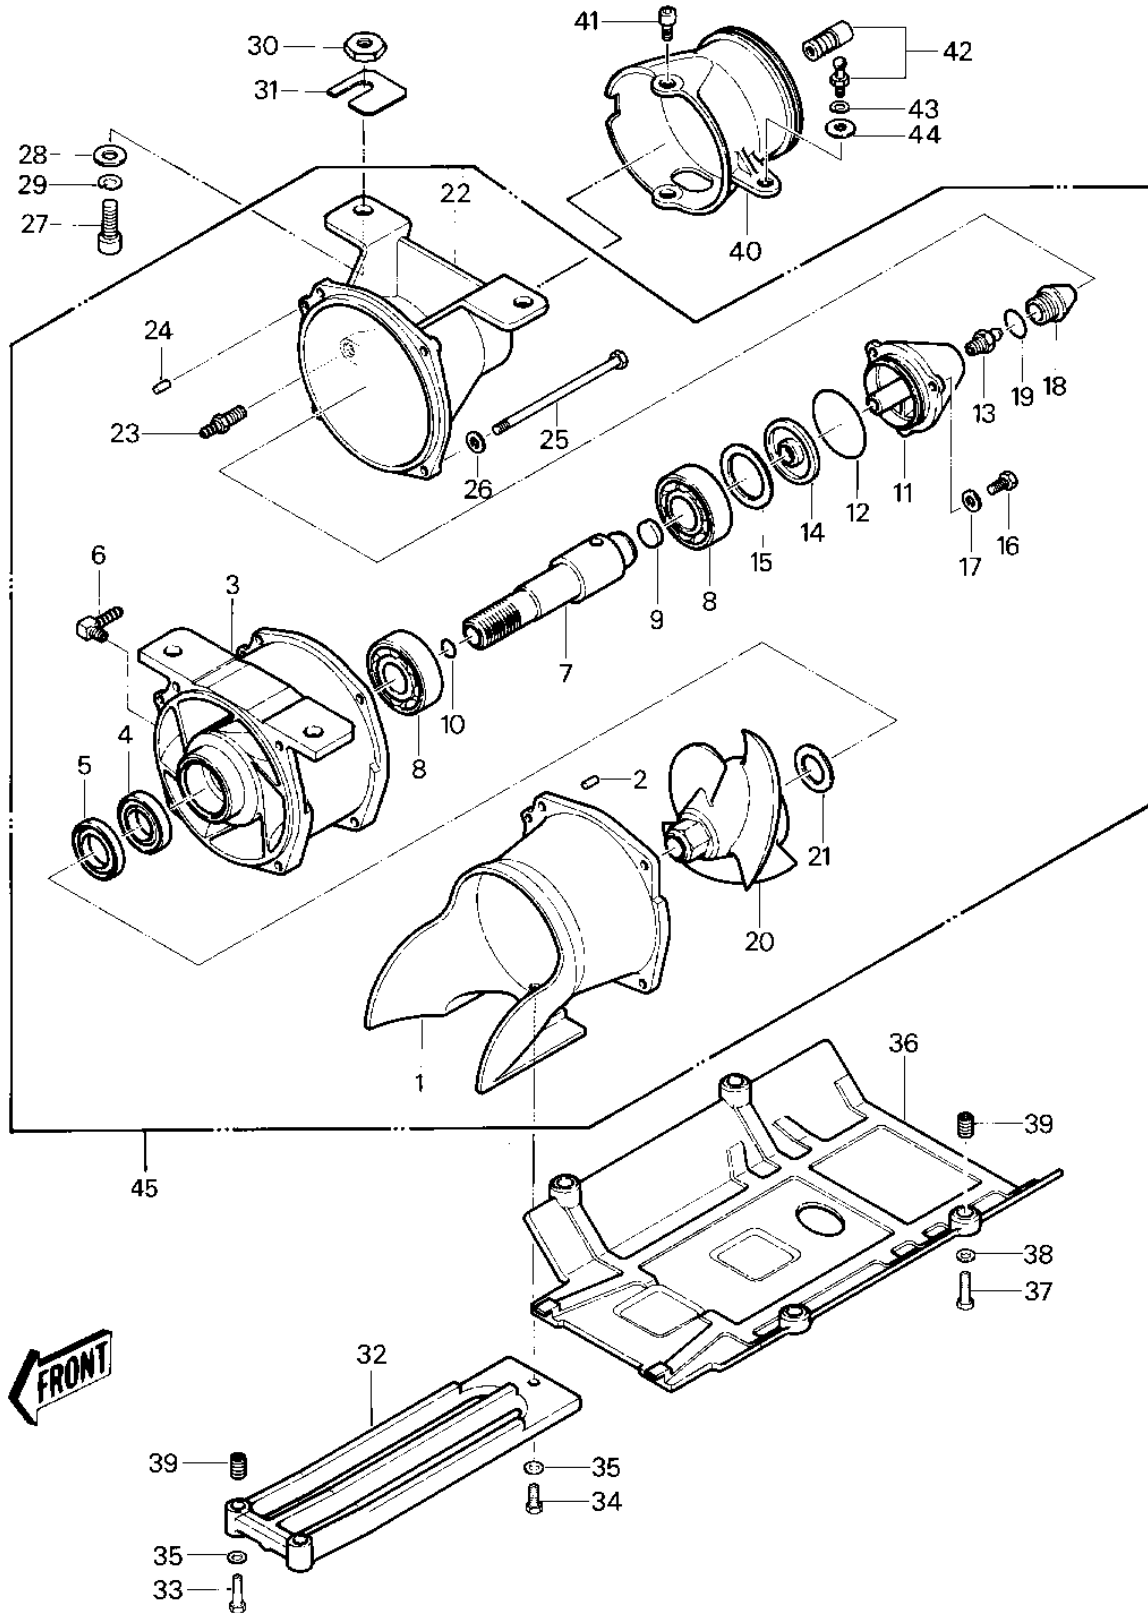

1984 JS550 PARTS DIAGRAM

JET PUMP

1984 JS550 PARTS LIST

JET PUMP

ITEM NAME	PART NUMBER	QUANTITY
CASE-PUMP (Ref # 1)	59336-3702	1
PIN,DOWEL (Ref # 2)	551R0612	1
VANE-GUIDE (Ref # 3)	59496-3002	1
SEAL-OIL (Ref # 4)	92049-3010	1
SEAL-OIL (Ref # 5)	92049-3011	1
ELBOW-WATER HOSE (Ref # 6)	52014-3002	1
SHAFT,IMPELLER (Ref # 7)	13107-3007	1
BALL BEARING,#6206 (Ref # 8)	601B6206	2
PLUG,SEAL CAP (Ref # 9)	92066-3013	1
RING-O,16.7MM (Ref # 10)	92055-3019	1
CAP,JET PUMP (Ref # 11)	11012-3009	1
RING-O,59.6MM (Ref # 12)	92055-3018	1
NIPPLE,GREASE (Ref # 13)	92005-501	1
PLUG (Ref # 14)	92066-3014	1
SHIM 0.15T (Ref # 15)	92025-502	AR
SHIM 0.3T (Ref # 15)	92025-503	AR
BOLT 6X20 (Ref # 16)	110R0620	3
WASHER (Ref # 17)	411S0600	3
CAP-GREASE FITTING (Ref # 18)	11012-3010	1
"0" RING,20MM (Ref # 19)	670B2020	1
IMPELLER (Ref # 20)	59256-3704	1
SHIM,24.5X38X1.0 (Ref # 21)	92025-3022	AR
SHIM,24.5X38X2.0 (Ref # 21)	92025-3023	AR
SHIM,24.5X38X1.5 (Ref # 21)	92025-3025	AR
NOZZLE-PUMP (Ref # 22)	59136-3713	1
JOINT,HOSE (Ref # 23)	92005-3001	1
PIN,DOWEL (Ref # 24)	551R0612	1
BOLT,6X125 (Ref # 25)	110R06125	4
WASHER (Ref # 26)	411S0600	4

1984 JS550 PARTS LIST

JET PUMP

ITEM NAME	PART NUMBER	QUANTITY
BOLT-SOCKET (Ref # 27)	120R1025	4
WASHER (Ref # 28)	411S1000	4
WASHER-SPRING,10MM (Ref # 29)	461S1000	4
NUT,10M/M (Ref # 30)	92015-3005	4
SHIM,T=0.3 (Ref # 31)	92025-3701	AR
SHIM.T=0.5 (Ref # 31)	92025-3702	AR
SHIM,T=1.0 (Ref # 31)	92025-3703	AR
SHIM,T=1.5MM (Ref # 31)	92025-3704	AR
GRATE (Ref # 32)	59366-3001	1
BOLT,HEX HEAD,6X25 (Ref # 33)	110R0625	2
BOLT 6X14 (Ref # 34)	110R0614	1
WASHER (Ref # 35)	411S0600	3
COVER-JET PUMP (Ref # 36)	59446-3002	1
BOLT,HEX HEAD,6X25 (Ref # 37)	110R0625	4
WASHER (Ref # 38)	411S0600	4
NUT-INSERT,6MM (Ref # 39)	92015-523	6
NOZZLE-STRG (Ref # 40)	59476-3702	1
BOLT,SOCKET,6X11 (Ref # 41)	92001-3701	2
JOINT-BALL (Ref # 42)	59266-3707	1
WASHER-SPRING,6MM (Ref # 43)	461S0600	1
WASHER (Ref # 44)	92022-567	1
PUMP-ASSY-JET (Ref # 45)	59486-3701	1