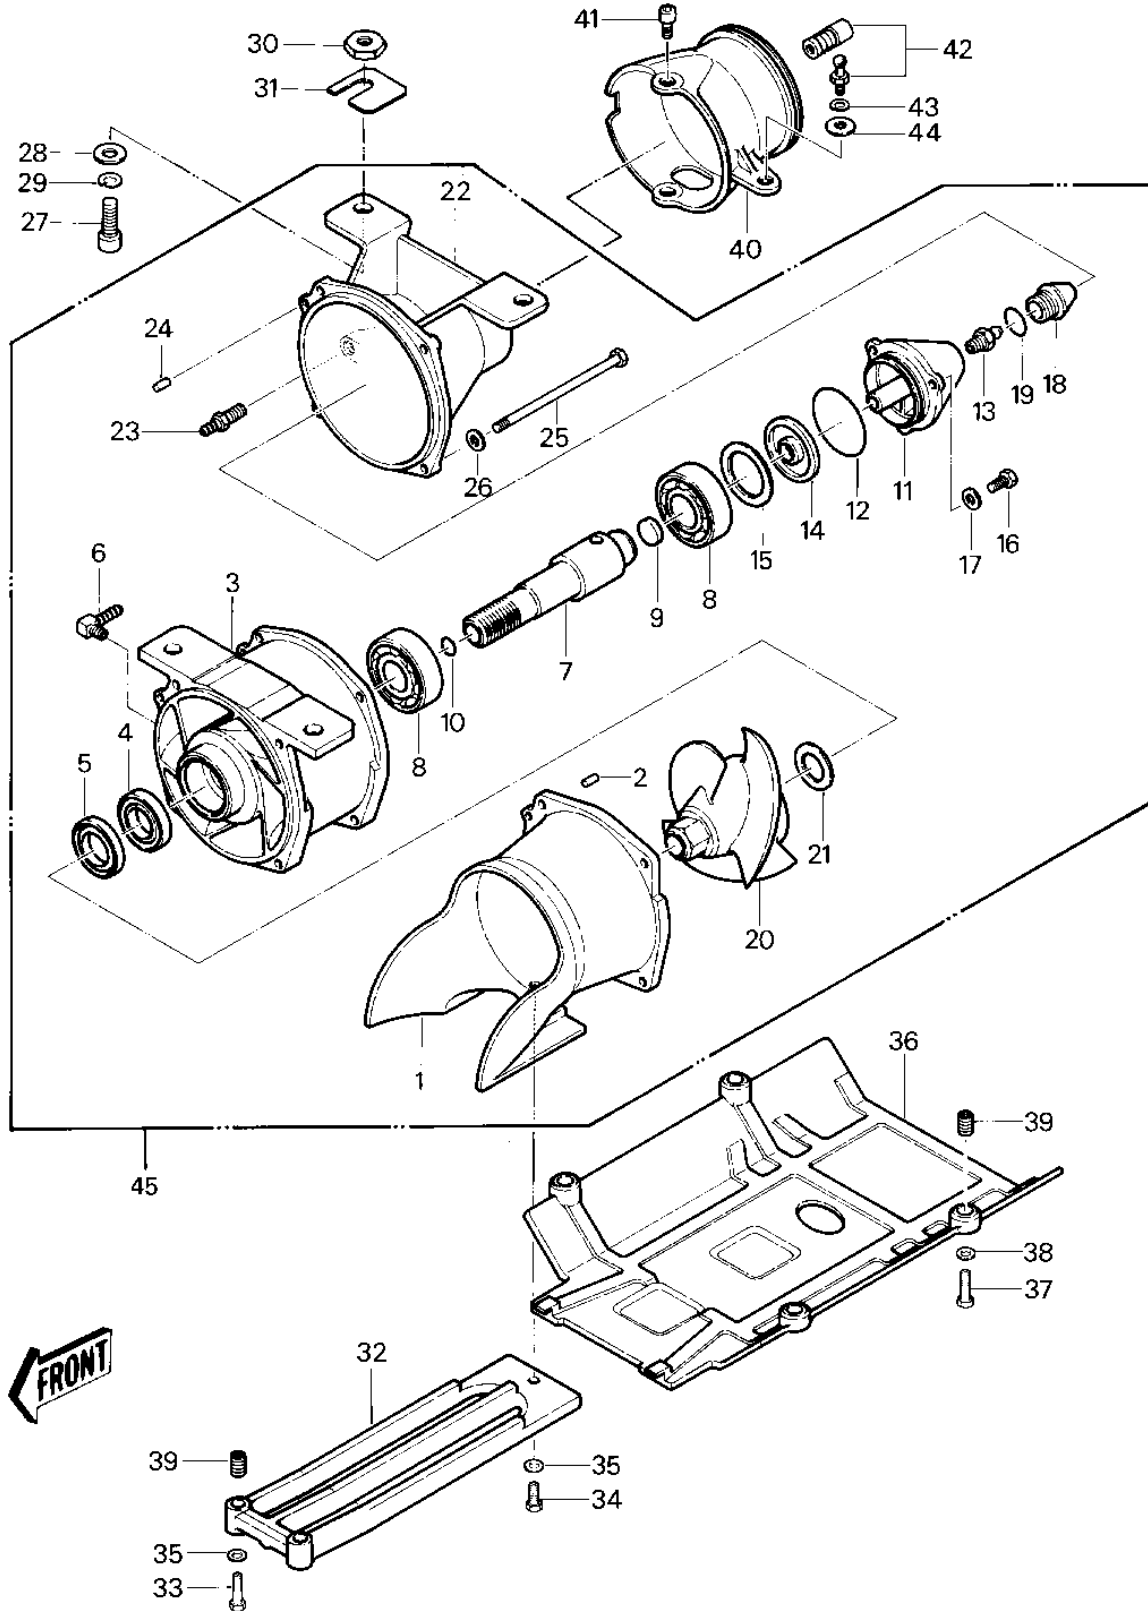

1982 JS550 PARTS DIAGRAM

JET PUMP

1982 JS550 PARTS LIST

JET PUMP

ITEM NAME	PART NUMBER	QUANTITY
CASE-PUMP (Ref # 1)	59336-3702	1
PIN,DOWEL (Ref # 2)	551R0612	1
VANE-GUIDE (Ref # 3)	59496-3002	1
SEAL-OIL (Ref # 4)	92049-3010	1
SEAL-OIL (Ref # 5)	92049-3011	1
ELBOW-WATER HOSE (Ref # 6)	52014-3002	1
SHAFT,IMPELLER (Ref # 7)	13107-3007	1
BALL BEARING,#6206 (Ref # 8)	601B6206	2
PLUG,SEAL CAP (Ref # 9)	92066-3013	1
RING-O,16.7MM (Ref # 10)	92055-3019	1
CAP,JET PUMP (Ref # 11)	11012-3009	1
RING-O,59.6MM (Ref # 12)	92055-3018	1
NIPPLE,GREASE (Ref # 13)	92005-501	1
PLUG (Ref # 14)	92066-3014	1
SHIM 0.15T (Ref # 15)	92025-502	AR
SHIM 0.3T (Ref # 15)	92025-503	AR
BOLT 6X20 (Ref # 16)	110R0620	3
WASHER (Ref # 17)	411S0600	3
CAP-GREASE FITTING (Ref # 18)	11012-3010	1
"0" RING,20MM (Ref # 19)	670B2020	1
IMPELLER (Ref # 20)	59256-3704	1
SHIM,24.5X38X1.0 (Ref # 21)	92025-3022	AR
SHIM,24.5X38X2.0 (Ref # 21)	92025-3023	AR
SHIM,24.5X38X1.5 (Ref # 21)	92025-3025	AR
NOZZLE-PUMP (Ref # 22)	59136-3713	1
JOINT,HOSE (Ref # 23)	92005-3001	1
PIN,DOWEL (Ref # 24)	551R0612	1
BOLT,6X125 (Ref # 25)	110R06125	4
WASHER (Ref # 26)	411S0600	4

1982 JS550 PARTS LIST

JET PUMP

ITEM NAME	PART NUMBER	QUANTITY
BOLT-SOCKET (Ref # 27)	120R1025	4
WASHER (Ref # 28)	411S1000	4
WASHER-SPRING,10MM (Ref # 29)	461S1000	4
NUT,10M/M (Ref # 30)	92015-3005	4
SHIM,T=0.3 (Ref # 31)	92025-3701	AR
SHIM.T=0.5 (Ref # 31)	92025-3702	AR
SHIM,T=1.0 (Ref # 31)	92025-3703	AR
SHIM,T=1.5MM (Ref # 31)	92025-3704	AR
GRATE (Ref # 32)	59366-3001	1
BOLT,HEX HEAD,6X25 (Ref # 33)	110R0625	2
BOLT 6X14 (Ref # 34)	110R0614	1
WASHER (Ref # 35)	411S0600	3
COVER-JET PUMP (Ref # 36)	59446-3002	1
BOLT,HEX HEAD,6X25 (Ref # 37)	110R0625	4
WASHER (Ref # 38)	411S0600	4
NUT-INSERT,6MM (Ref # 39)	92015-523	6
NOZZLE-STRG (Ref # 40)	59476-3702	1
BOLT 6X11 (Ref # 41)	92003-532	2
JOINT-BALL (Ref # 42)	59266-3707	1
WASHER-SPRING,6MM (Ref # 43)	461S0600	1
WASHER (Ref # 44)	92022-567	1
PUMP ASSY-JET (Ref # 45)	59486-3001	1