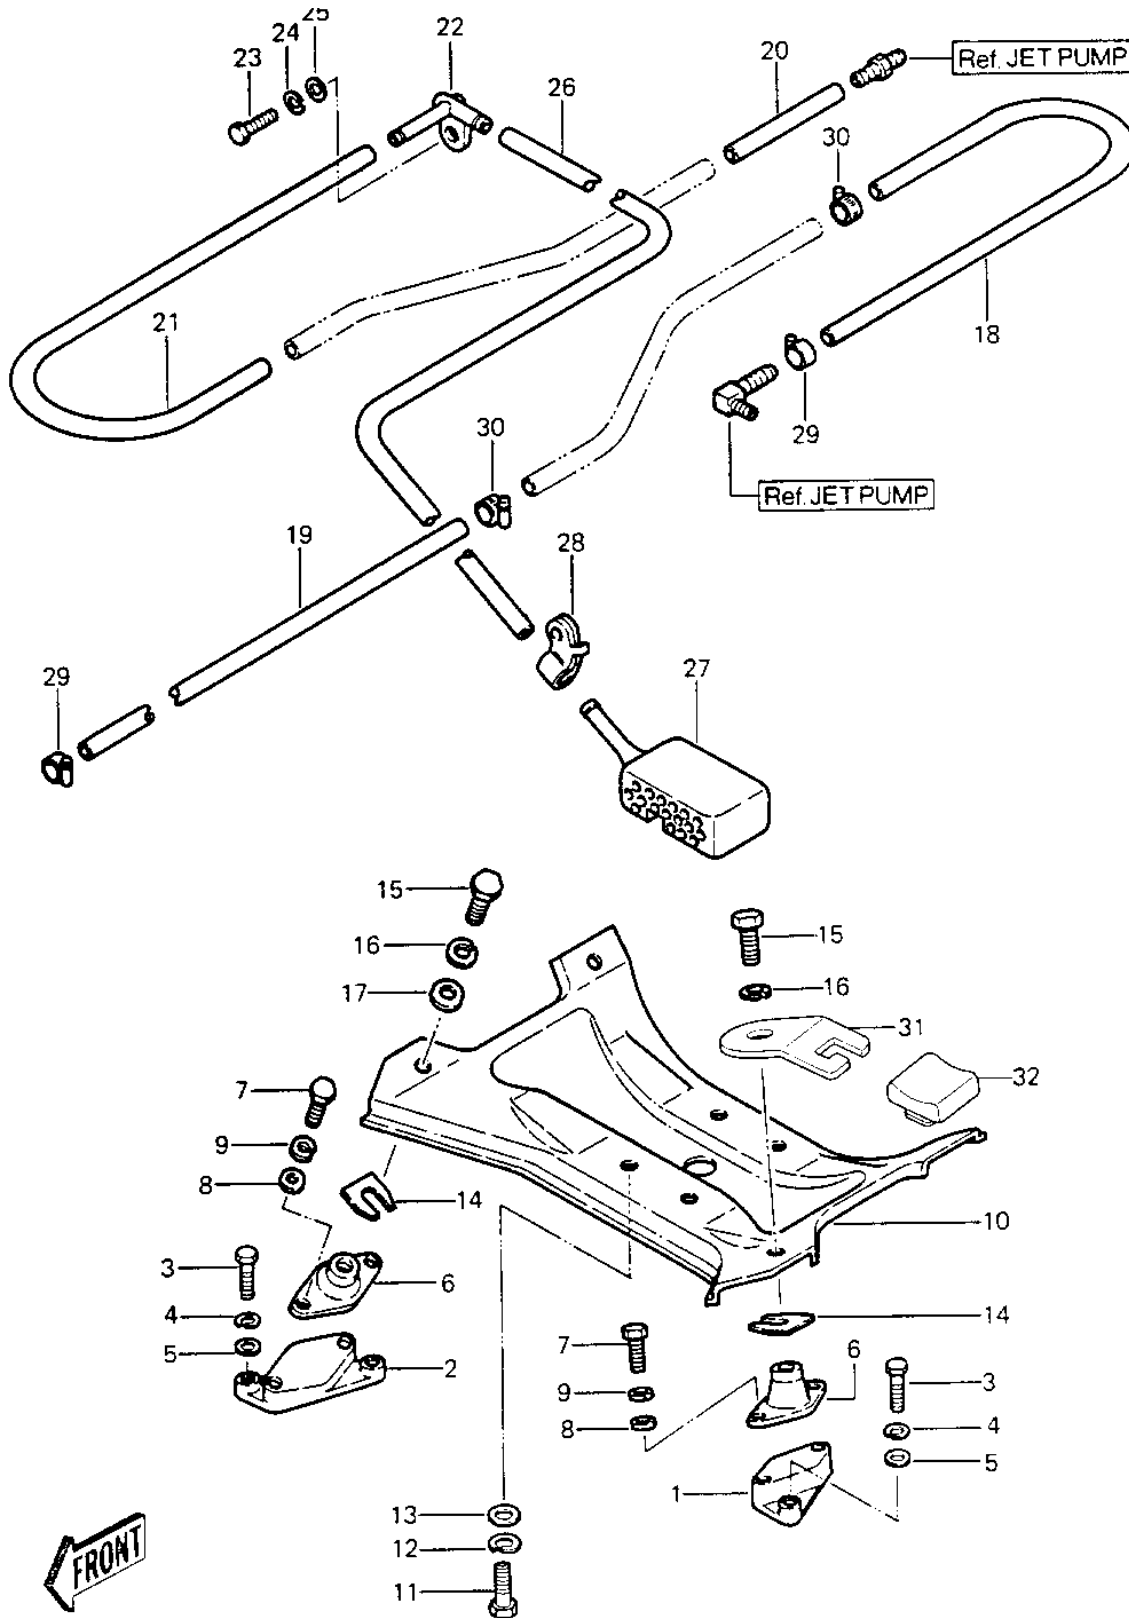

1984 JS550 PARTS DIAGRAM

ENGINE MOUNT/COOLING & BILGE

1984 JS550 PARTS LIST

ENGINE MOUNT/COOLING & BILGE

ITEM NAME	PART NUMBER	QUANTITY
BRACKET-ENGINE BED (Ref # 1)	59016-532	2
BRACKET-ENGINE BED (Ref # 2)	59016-533	2
BOLT,8X20 (Ref # 3)	110R0820	8
WASHER SPRING 8MM (Ref # 4)	461S0800	8
WASHER (Ref # 5)	411S0800	8
DAMPER,ENGINE MOUNT (Ref # 6)	92160-3756	4
BOLT,8X20 (Ref # 7)	110R0820	8
WASHER (Ref # 8)	411S0800	8
WASHER SPRING 8MM (Ref # 9)	461S0800	8
BED,ENGINE (Ref # 10)	59181-509-9G	1
BOLT 1/2 IN.X31 (Ref # 11)	92003-533	4
WASHER-SPRING,14MM (Ref # 12)	461S1400	4
WASHER (Ref # 13)	411S1400	4
SHIM,T=0.3 (Ref # 14)	92025-3701	AR
SHIM.T=0.5 (Ref # 14)	92025-3702	AR
SHIM,T=1.0 (Ref # 14)	92025-3703	AR
SHIM,T=1.5MM (Ref # 14)	92025-3704	AR
BOLT 10X25 (Ref # 15)	110R1025	4
WASHER-SPRING,10MM (Ref # 16)	461S1000	4
WASHER,O32XO10.5X4T (Ref # 17)	92022-3023	4
HOSE,WATER (1) (Ref # 18)	92059-503	1
HOSE,BILGE (2) (Ref # 19)	92059-535	1
TUBE,9X16X90 (Ref # 20)	92059-557	1
HOSE,BILGE (2) (Ref # 21)	92059-535	1
BREATHER (Ref # 22)	14069-3001	1
BOLT,8X25 (Ref # 23)	110R0825	1
WASHER SPRING 8MM (Ref # 24)	461S0800	1
WASHER,PLAIN (Ref # 25)	92022-3026	1
HOSE,BILGE (2) (Ref # 26)	92059-535	1