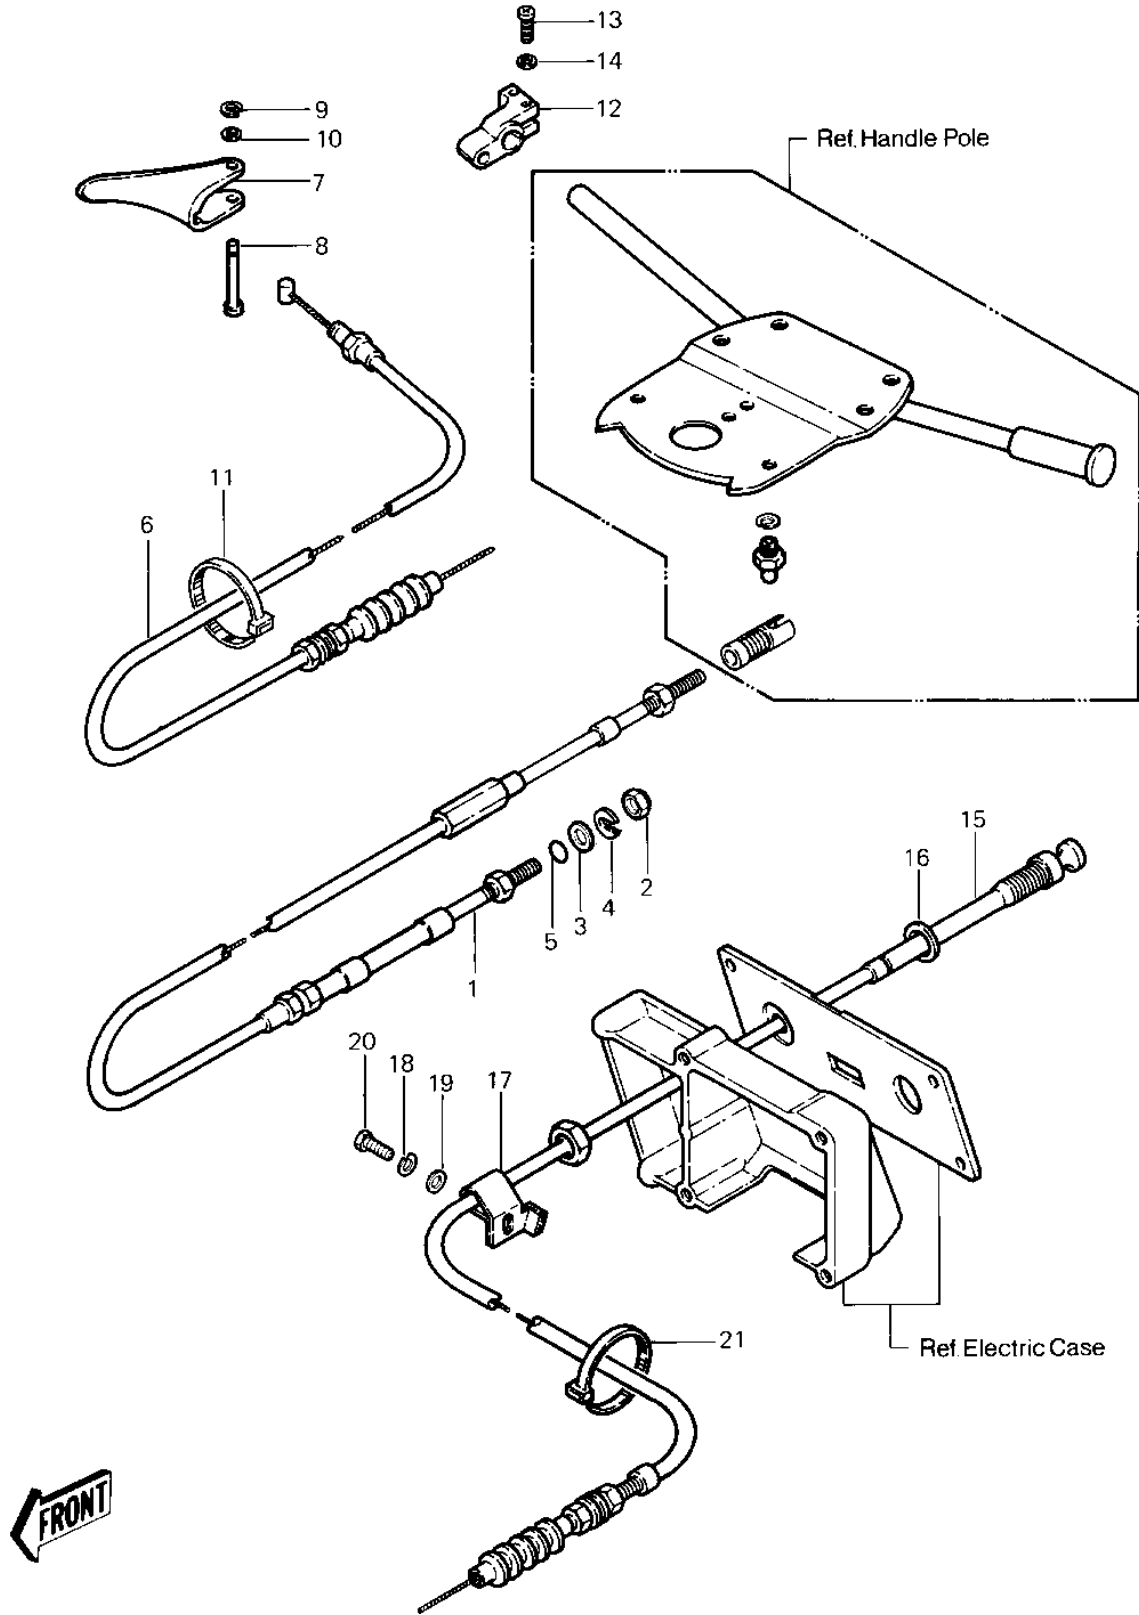

1984 JS550 PARTS DIAGRAM

CABLES

1984 JS550 PARTS LIST

CABLES

ITEM NAME	PART NUMBER	QUANTITY
CABLE,STEERING (Ref # 1)	59406-3001	1
NUT 20 M/M (Ref # 2)	92015-526	1
WASHER (Ref # 3)	92022-535	1
'C'RING (Ref # 4)	92036-501	1
"O" RING (Ref # 5)	670B2011	1
CABLE,THROTTLE (Ref # 6)	54012-3001	1
LEVER,THROTTLE (Ref # 7)	59126-509	1
PIN,THROTTLE (Ref # 8)	92043-3003	1
RING,SNAP (Ref # 9)	92036-518	1
WASHER (Ref # 10)	410S0600	1
BAND,SHORT (Ref # 11)	92072-030	1
BRACKET,THROTTLE LEV (Ref # 12)	11034-3009	1
SCREW,PAN HEAD,6X25 (Ref # 13)	220R0625	1
WASHER (Ref # 14)	410S0600	1
CABLE,CHOKE (Ref # 15)	59401-3001	1
GASKET (Ref # 16)	92065-538	1
CLAMP,CHOKE CABLE (Ref # 17)	92037-544	1
WASHER-SPRING,6MM (Ref # 18)	461S0600	1
WASHER (Ref # 19)	411S0600	1
BOLT 6X12 (Ref # 20)	110R0612	1
BAND,SHORT (Ref # 21)	92072-030	1