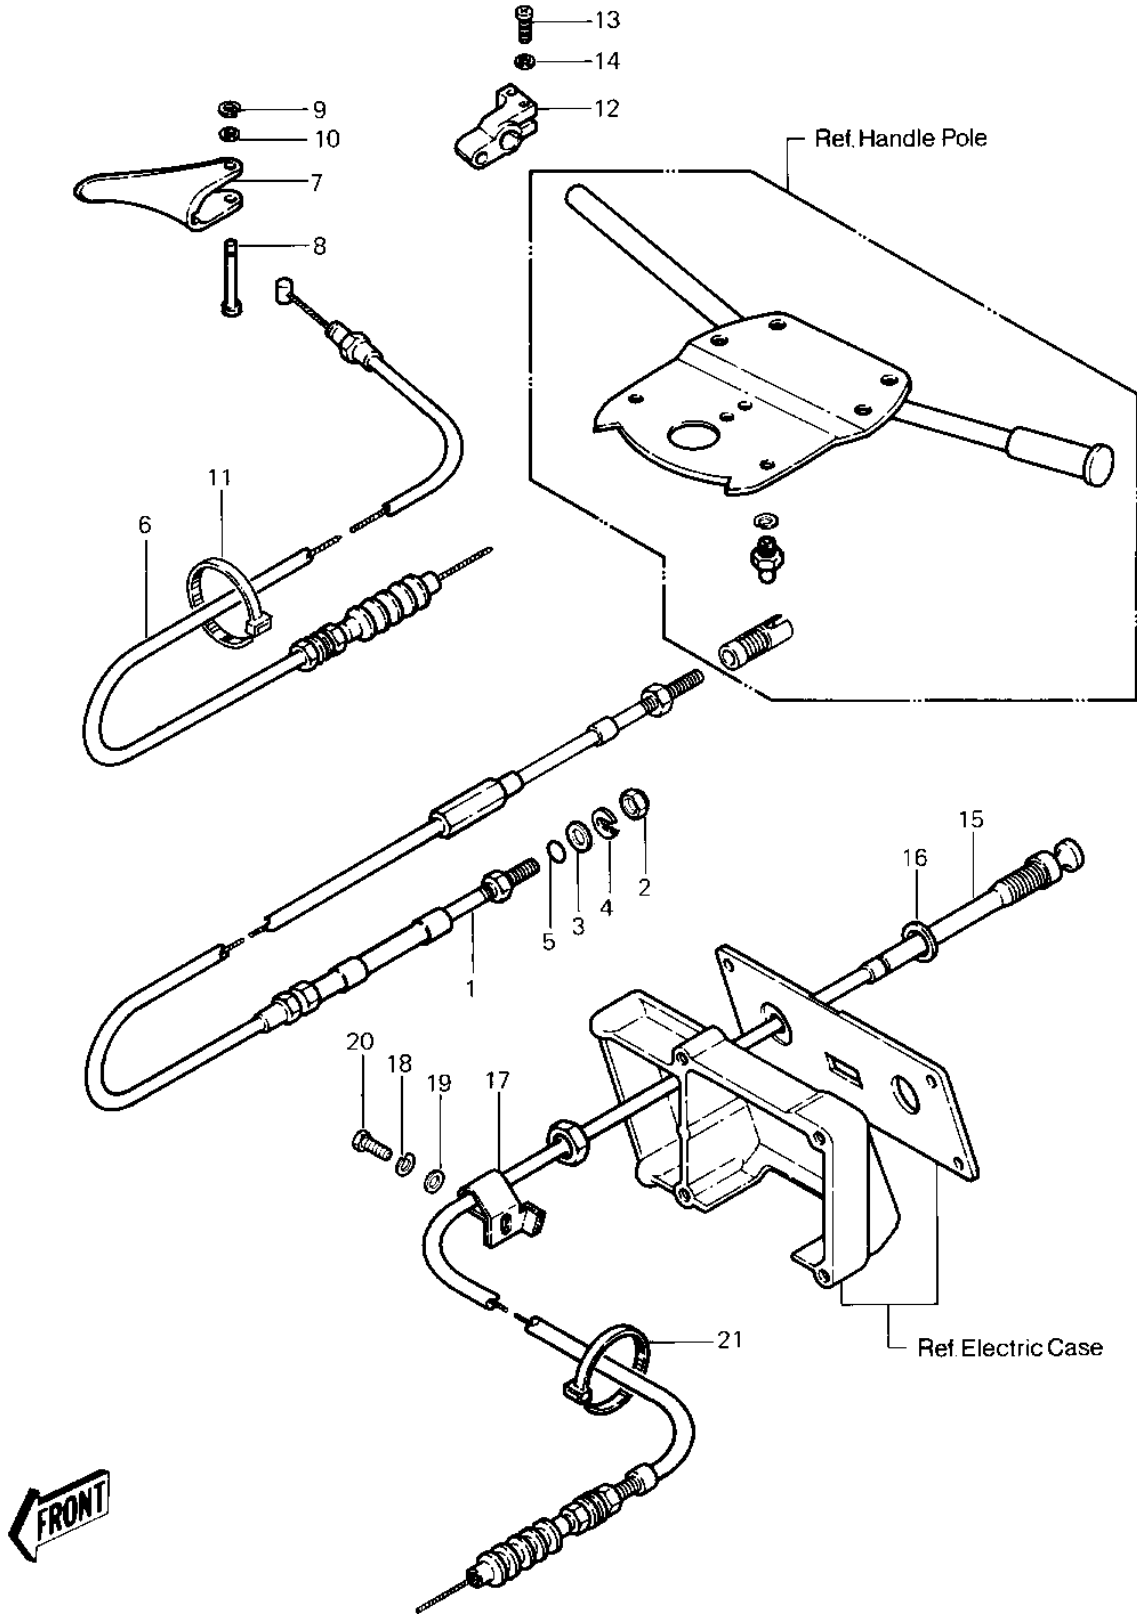

1983 JS550 PARTS DIAGRAM

CABLES

1983 JS550 PARTS LIST

CABLES

ITEM NAME	PART NUMBER	QUANTITY
CABLE,STEERING (Ref # 1)	59406-3001	1
NUT 20 M/M (Ref # 2)	92015-526	1
WASHER (Ref # 3)	92022-535	1
'C'RING (Ref # 4)	92036-501	1
"O" RING (Ref # 5)	670B2011	1
CABLE,THROTTLE (Ref # 6)	54012-3001	1
LEVER,THROTTLE (Ref # 7)	59126-509	1
PIN,THROTTLE (Ref # 8)	92043-3003	1
RING,SNAP (Ref # 9)	92036-518	1
WASHER (Ref # 10)	410S0600	1
BAND,SHORT (Ref # 11)	92072-030	1
BRACKET,THROTTLE LEV (Ref # 12)	11034-3009	1
SCREW,PAN HEAD,6X25 (Ref # 13)	220R0625	1
WASHER (Ref # 14)	410S0600	1
CABLE,CHOKE (Ref # 15)	59401-3001	1
GASKET (Ref # 16)	92065-538	1
CLAMP,CHOKE CABLE (Ref # 17)	92037-544	1
WASHER-SPRING,6MM (Ref # 18)	461S0600	1
WASHER (Ref # 19)	411S0600	1
BOLT 6X12 (Ref # 20)	110R0612	1
BAND,SHORT (Ref # 21)	92072-030	1