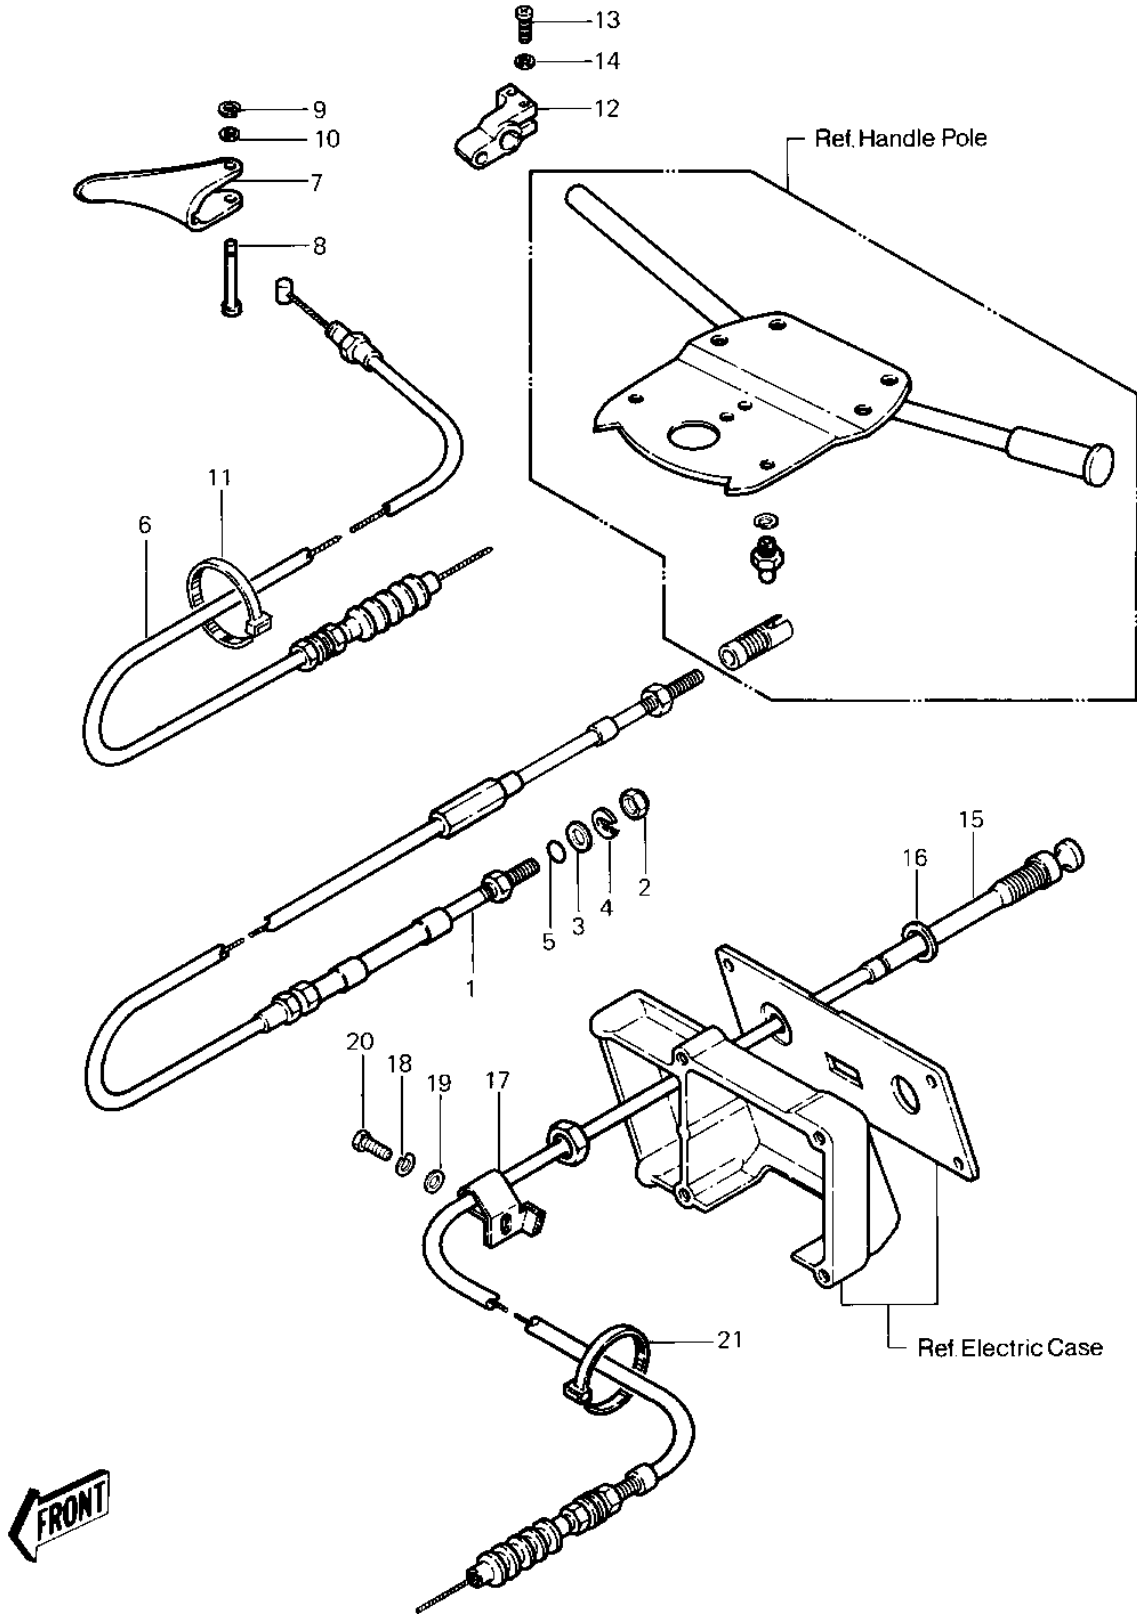

1982 JS550 PARTS DIAGRAM

CABLES

1982 JS550 PARTS LIST

CABLES

ITEM NAME	PART NUMBER	QUANTITY
CABLE,STEERING (Ref # 1)	59406-3001	1
NUT 20 M/M (Ref # 2)	92015-526	1
WASHER (Ref # 3)	92022-535	1
'C'RING (Ref # 4)	92036-501	1
"O" RING (Ref # 5)	670B2011	1
CABLE,THROTTLE (Ref # 6)	54012-3001	1
LEVER,THROTTLE (Ref # 7)	59126-509	1
PIN,THROTTLE (Ref # 8)	92043-3003	1
RING,SNAP (Ref # 9)	92036-518	1
WASHER (Ref # 10)	410S0600	1
BAND,SHORT (Ref # 11)	92072-030	1
BRACKET,THROTTLE LEV (Ref # 12)	11034-3009	1
SCREW,PAN HEAD,6X25 (Ref # 13)	220R0625	1
WASHER (Ref # 14)	410S0600	1
CABLE,CHOKE (Ref # 15)	59401-3001	1
GASKET (Ref # 16)	92065-538	1
CLAMP,CHOKE CABLE (Ref # 17)	92037-544	1
WASHER-SPRING,6MM (Ref # 18)	461S0600	1
WASHER (Ref # 19)	411S0600	1
BOLT 6X12 (Ref # 20)	110R0612	1
BAND,SHORT (Ref # 21)	92072-030	1