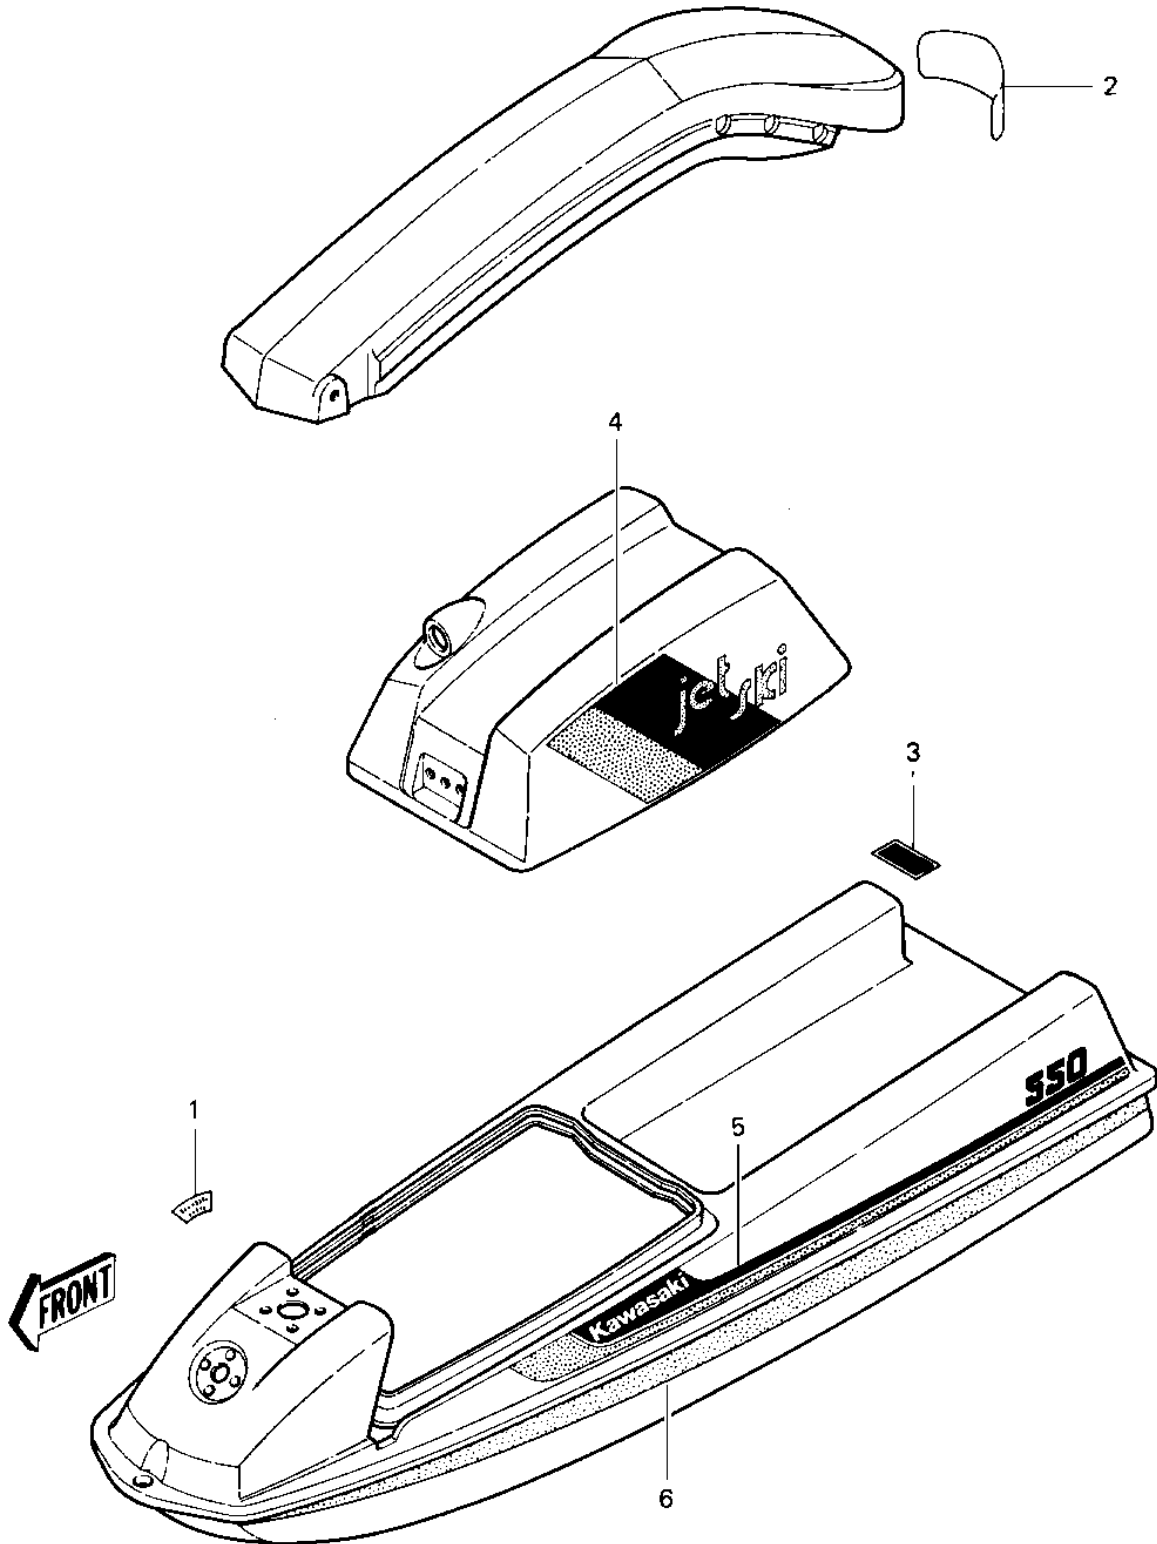

1983 JS550 PARTS DIAGRAM

LABELS (JS550-A2)

101

1983 JS550 PARTS LIST

LABELS (JS550-A2)

ITEM NAME	PART NUMBER	QUANTITY
LABEL,FUEL (Ref # 1)	56040-3001	1
LABEL-SFTY-HNDL POLE (Ref # 2)	56022-507	1
LABEL FIRE EXT (Ref # 3)	56022-506	1
PATTERN ENG-HOOD LH (Ref # 4)	56027-4135	1
PATTERN ENG-HOOD RH (Ref # 4)	56027-4136	1
PATTERN RR-DECK LH (Ref # 5)	56027-4137	1
PATTERN RR-DECK RH (Ref # 5)	56027-4138	1
PATTERN HULL LH (Ref # 6)	56027-4139	1
PATTERN HULL RH (Ref # 6)	56027-4140	1