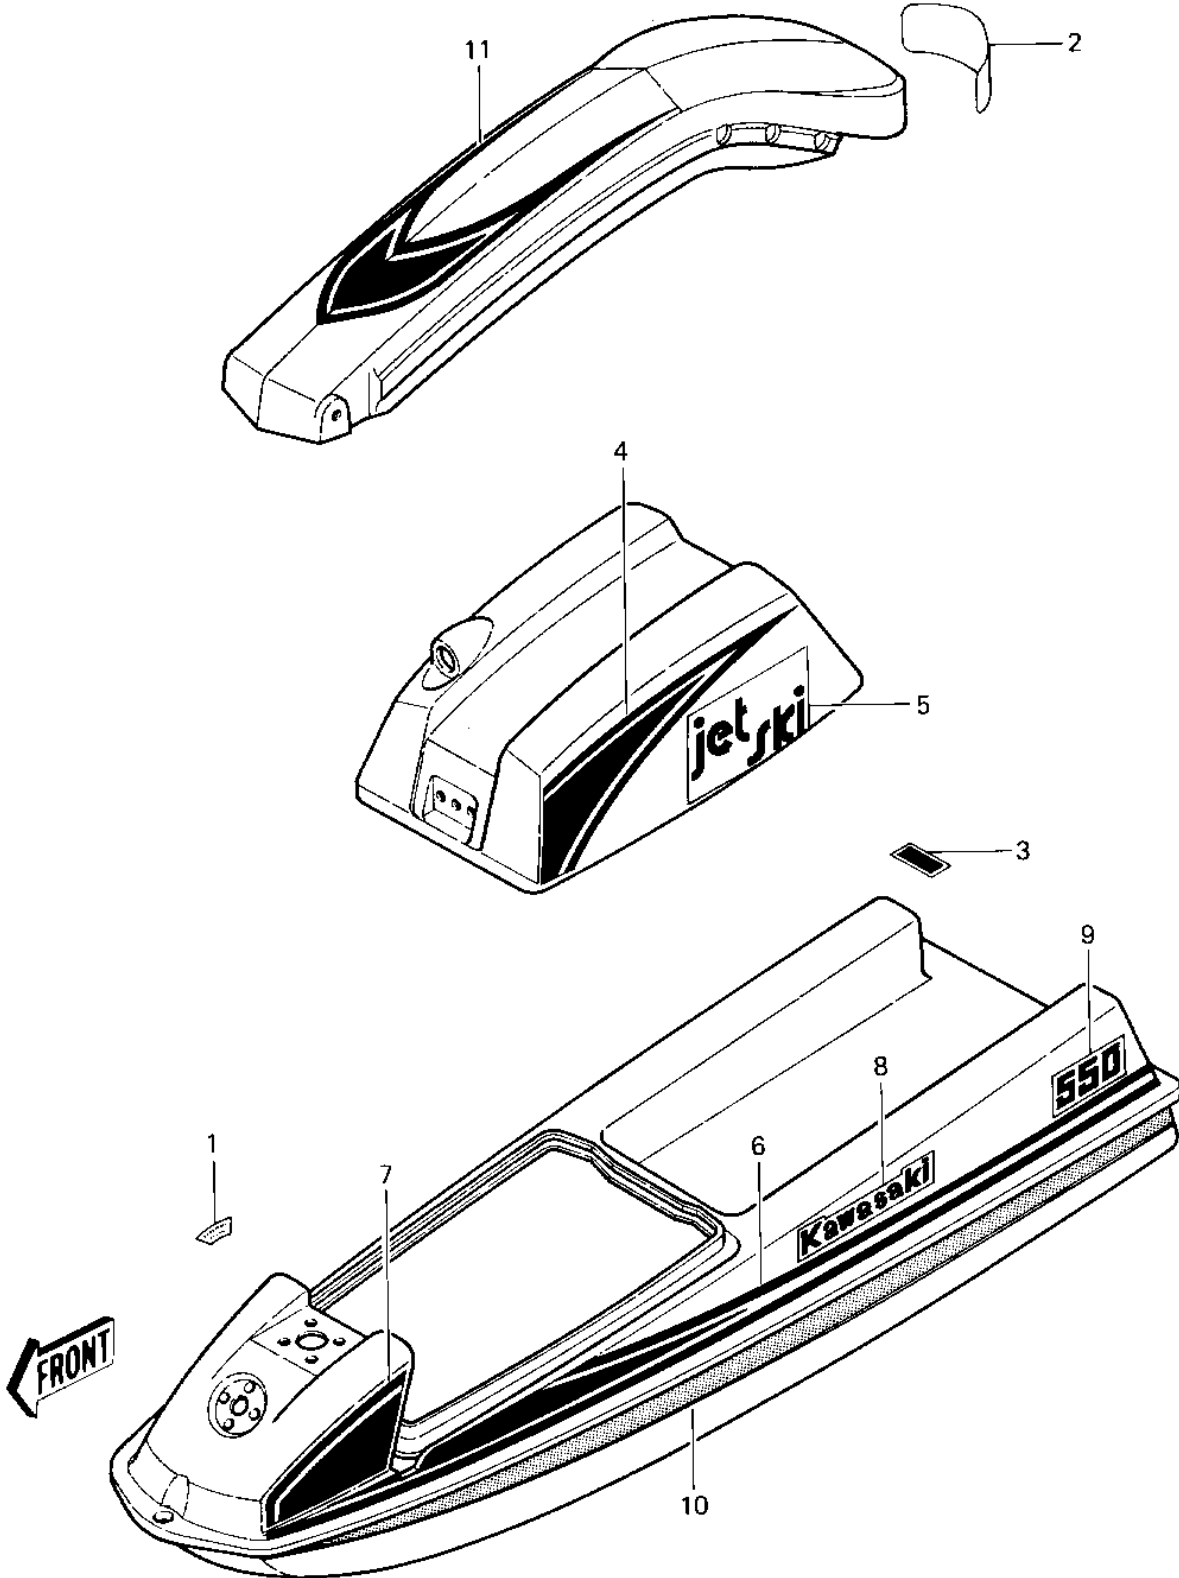

# 1984 JS550 PARTS DIAGRAM

LABELS (JS550-A1)

# 1984 JS550 PARTS LIST

LABELS (JS550-A1)

ITEM NAME	PART NUMBER	QUANTITY
LABEL,FUEL (Ref # 1)	56040-3001	1
LABEL-SFTY-HNDL POLE (Ref # 2)	56022-507	1
LABEL FIRE EXT (Ref # 3)	56022-506	1
DECAL-LH ENGINE COVER (Ref # 4)	56030-3044	1
DECAL-RH ENGINE COVER (Ref # 4)	56030-3043	1
DECAL-"JET SKI" LOGO (Ref # 5)	56030-3045	2
DECAL-LH REAR DECK (Ref # 6)	56030-3039	1
DECAL-RH REAR DECK (Ref # 6)	56030-3038	1
DECAL,FR-DECK LH RED (Ref # 7)	56030-3042	1
DECAL,FR-DECK RH RED (Ref # 7)	56030-3041	1
DECAL-"KAWASAKI" LOGO (Ref # 8)	56030-3037	2
DECAL-"550" LOGO (Ref # 9)	56030-3046	2
DECAL-LH HULL (Ref # 10)	56030-3036	1
DECAL-RH HULL (Ref # 10)	56030-3035	1
DECAL-HANDLE POLE (Ref # 11)	56030-3040	1