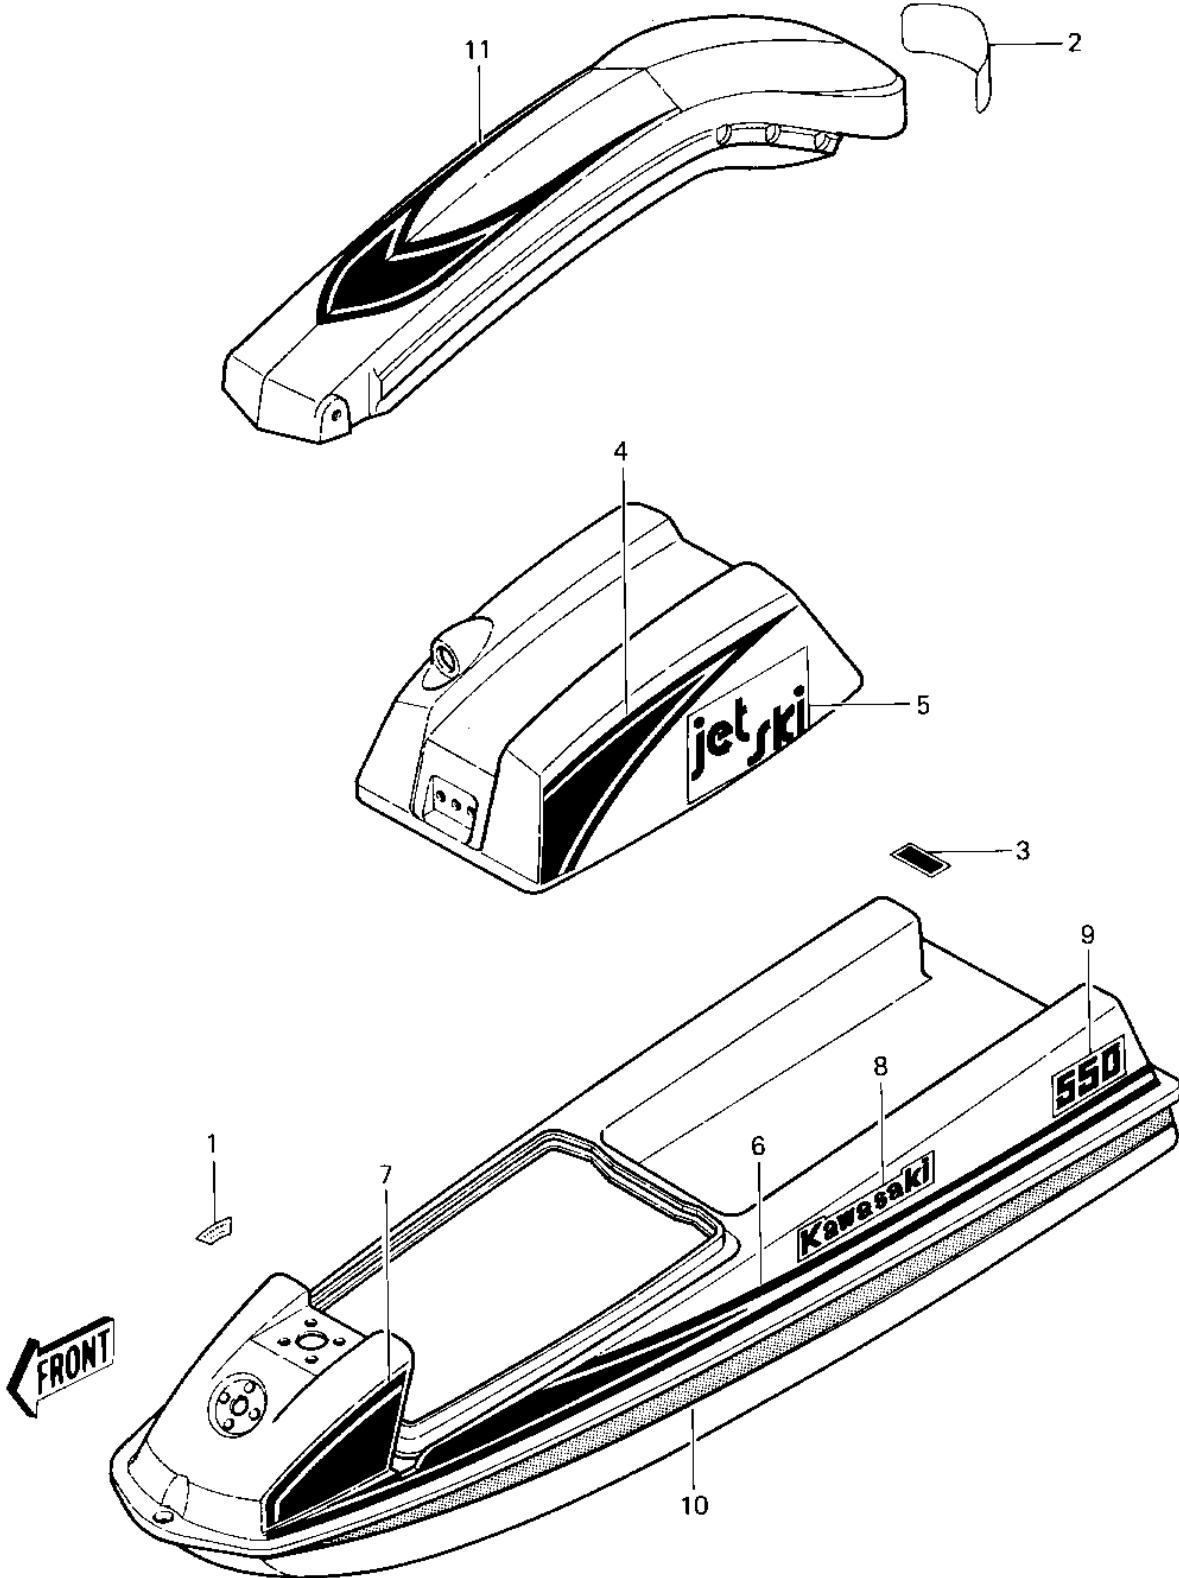

# 1983 JS550 PARTS DIAGRAM

LABELS (JS550-A1)

10

# 1983 JS550 PARTS LIST

LABELS (JS550-A1)

ITEM NAME	PART NUMBER	QUANTITY
LABEL,FUEL (Ref # 1)	56040-3001	1
LABEL-SFTY-HNDL POLE (Ref # 2)	56022-507	1
LABEL FIRE EXT (Ref # 3)	56022-506	1
DECAL-LH ENGINE COVER (Ref # 4)	56030-3044	1
DECAL-RH ENGINE COVER (Ref # 4)	56030-3043	1
DECAL-"JET SKI" LOGO (Ref # 5)	56030-3045	2
DECAL-LH REAR DECK (Ref # 6)	56030-3039	1
DECAL-RH REAR DECK (Ref # 6)	56030-3038	1
DECAL,FR-DECK LH RED (Ref # 7)	56030-3042	1
DECAL,FR-DECK RH RED (Ref # 7)	56030-3041	1
DECAL-"KAWASAKI" LOGO (Ref # 8)	56030-3037	2
DECAL-"550" LOGO (Ref # 9)	56030-3046	2
DECAL-LH HULL (Ref # 10)	56030-3036	1
DECAL-RH HULL (Ref # 10)	56030-3035	1
DECAL-HANDLE POLE (Ref # 11)	56030-3040	1