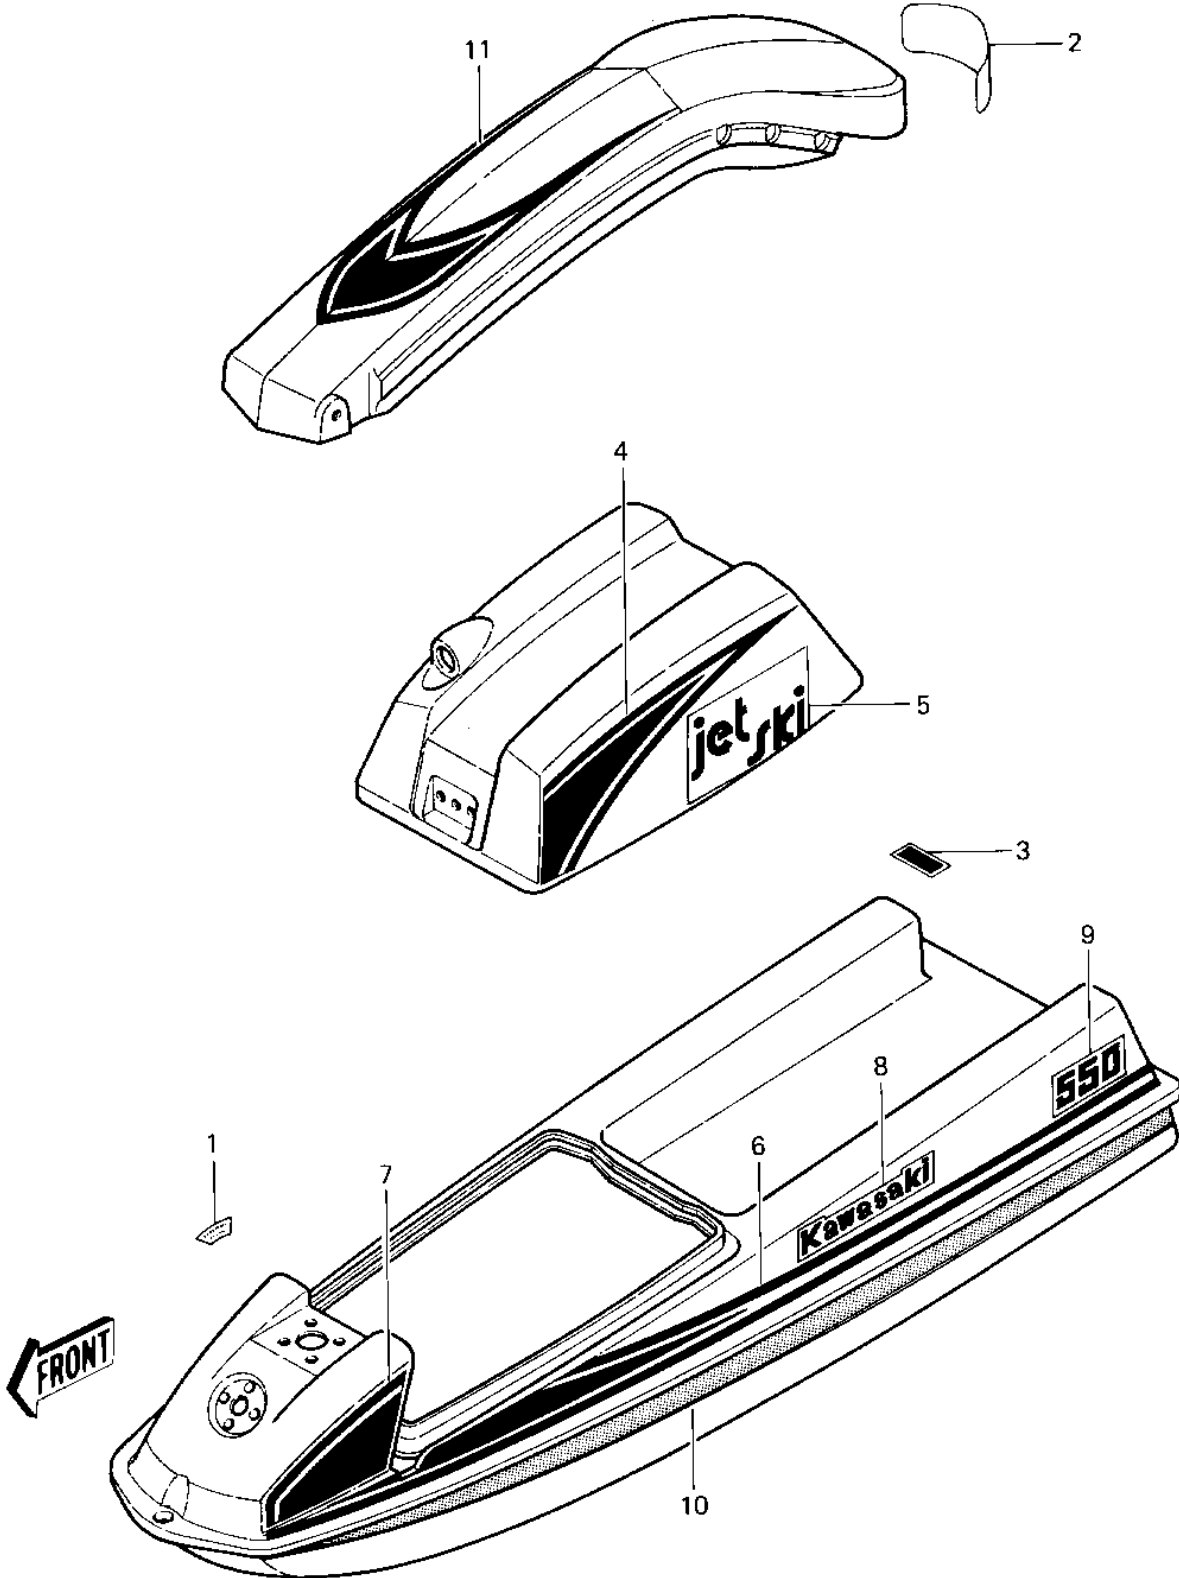

1982 JS550 PARTS DIAGRAM

LABELS (JS550-A1)

1982 JS550 PARTS LIST

LABELS (JS550-A1)

ITEM NAME	PART NUMBER	QUANTITY
LABEL,FUEL (Ref # 1)	56040-3001	1
LABEL-SFTY-HNDL POLE (Ref # 2)	56022-507	1
LABEL FIRE EXT (Ref # 3)	56022-506	1
DECAL-LH ENGINE COVER (Ref # 4)	56030-3044	1
DECAL-RH ENGINE COVER (Ref # 4)	56030-3043	1
DECAL-"JET SKI" LOGO (Ref # 5)	56030-3045	2
DECAL-LH REAR DECK (Ref # 6)	56030-3039	1
DECAL-RH REAR DECK (Ref # 6)	56030-3038	1
DECAL,FR-DECK LH RED (Ref # 7)	56030-3042	1
DECAL,FR-DECK RH RED (Ref # 7)	56030-3041	1
DECAL-"KAWASAKI" LOGO (Ref # 8)	56030-3037	2
DECAL-"550" LOGO (Ref # 9)	56030-3046	2
DECAL-LH HULL (Ref # 10)	56030-3036	1
DECAL-RH HULL (Ref # 10)	56030-3035	1
DECAL-HANDLE POLE (Ref # 11)	56030-3040	1