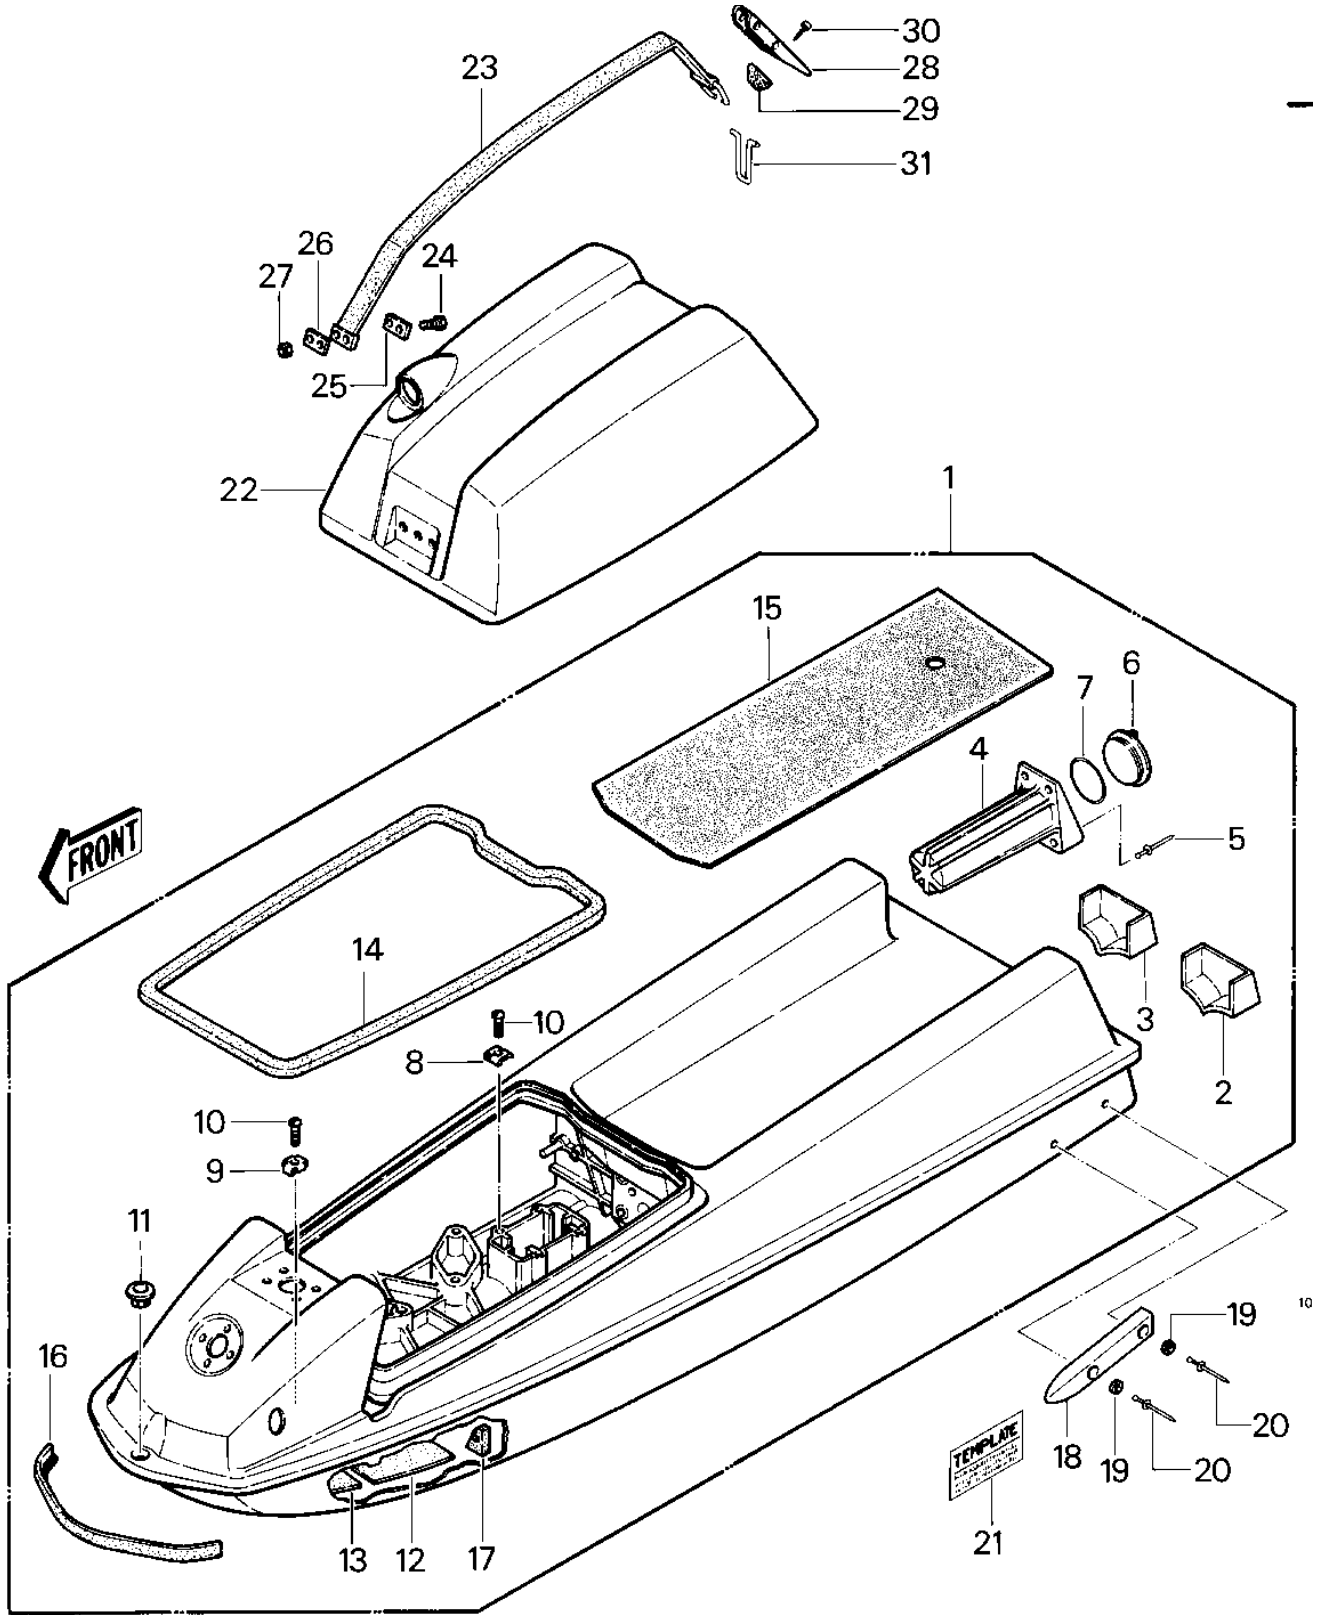

1982 JS550 PARTS DIAGRAM

HULL/ENGINE HOOD (JS550-A1/A2)

1982 JS550 PARTS LIST

HULL/ENGINE HOOD (JS550-A1/A2)

ITEM NAME	PART NUMBER	QUANTITY
HULL-ASSY,JET-WHITE (Ref # 1)	59431-3704-8C	1
HULL EXTENSION-LH (Ref # 2)	59251-3006-8C	1
HULL EXTENSION-RH (Ref # 3)	59251-3005-8C	1
CASE-ASSY-FIRE (Ref # 4)	32099-5501	1
RIVET (Ref # 5)	59281-506	4
CAP,FIRE EXT.BLACK (Ref # 6)	11012-3724	1
"0" RING (Ref # 7)	671B2585	1
HOOK (Ref # 8)	27012-501	7
HOOK (Ref # 9)	27012-502	2
SCREW 0.22 X 0.563 (Ref # 10)	92011-561	9
BUSHING (Ref # 11)	92028-3013	1
DAMPER,6.0TX90X300 (Ref # 12)	92075-521	2
DAMPER,3.0TX90X200 (Ref # 13)	92075-522	2
GASKET,ENGINE COVER (Ref # 14)	92065-539	1
MAT (Ref # 15)	59131-502	1
BUMPER (Ref # 16)	59201-502	1
DETENT,STEERING CABLE (Ref # 17)	59346-504	3
STABILIZER (Ref # 18)	59437-3002	2
WASHER,5X16X1.5 (Ref # 19)	92022-3041	4
RIVET (Ref # 20)	92039-3002	4
INST JS STABILIZER (Ref # 21)	99969-0560	AR
HOOD-COMP-ENGINE,JET (Ref # 22)	59456-3719-8C	1
BAND,HOOD (Ref # 23)	92072-3746	1
BOLT,6X30 (Ref # 24)	92001-3022	2
WASHER,BAND (Ref # 25)	92022-509	1
PLATE-ENG. CVR. STRAP (Ref # 26)	59086-501	1
NUT,6M/M (Ref # 27)	311R0600	2
LEVER (Ref # 28)	13168-3701	1
DETENT-HOOD LEVER (Ref # 29)	59346-503	1

1982 JS550 PARTS LIST

HULL/ENGINE HOOD (JS550-A1/A2)

ITEM NAME	PART NUMBER	QUANTITY
SCREW 0.16X0.5 (Ref # 30)	92011-562	1
HINGE-HOOD LEVER (Ref # 31)	53009-503	1