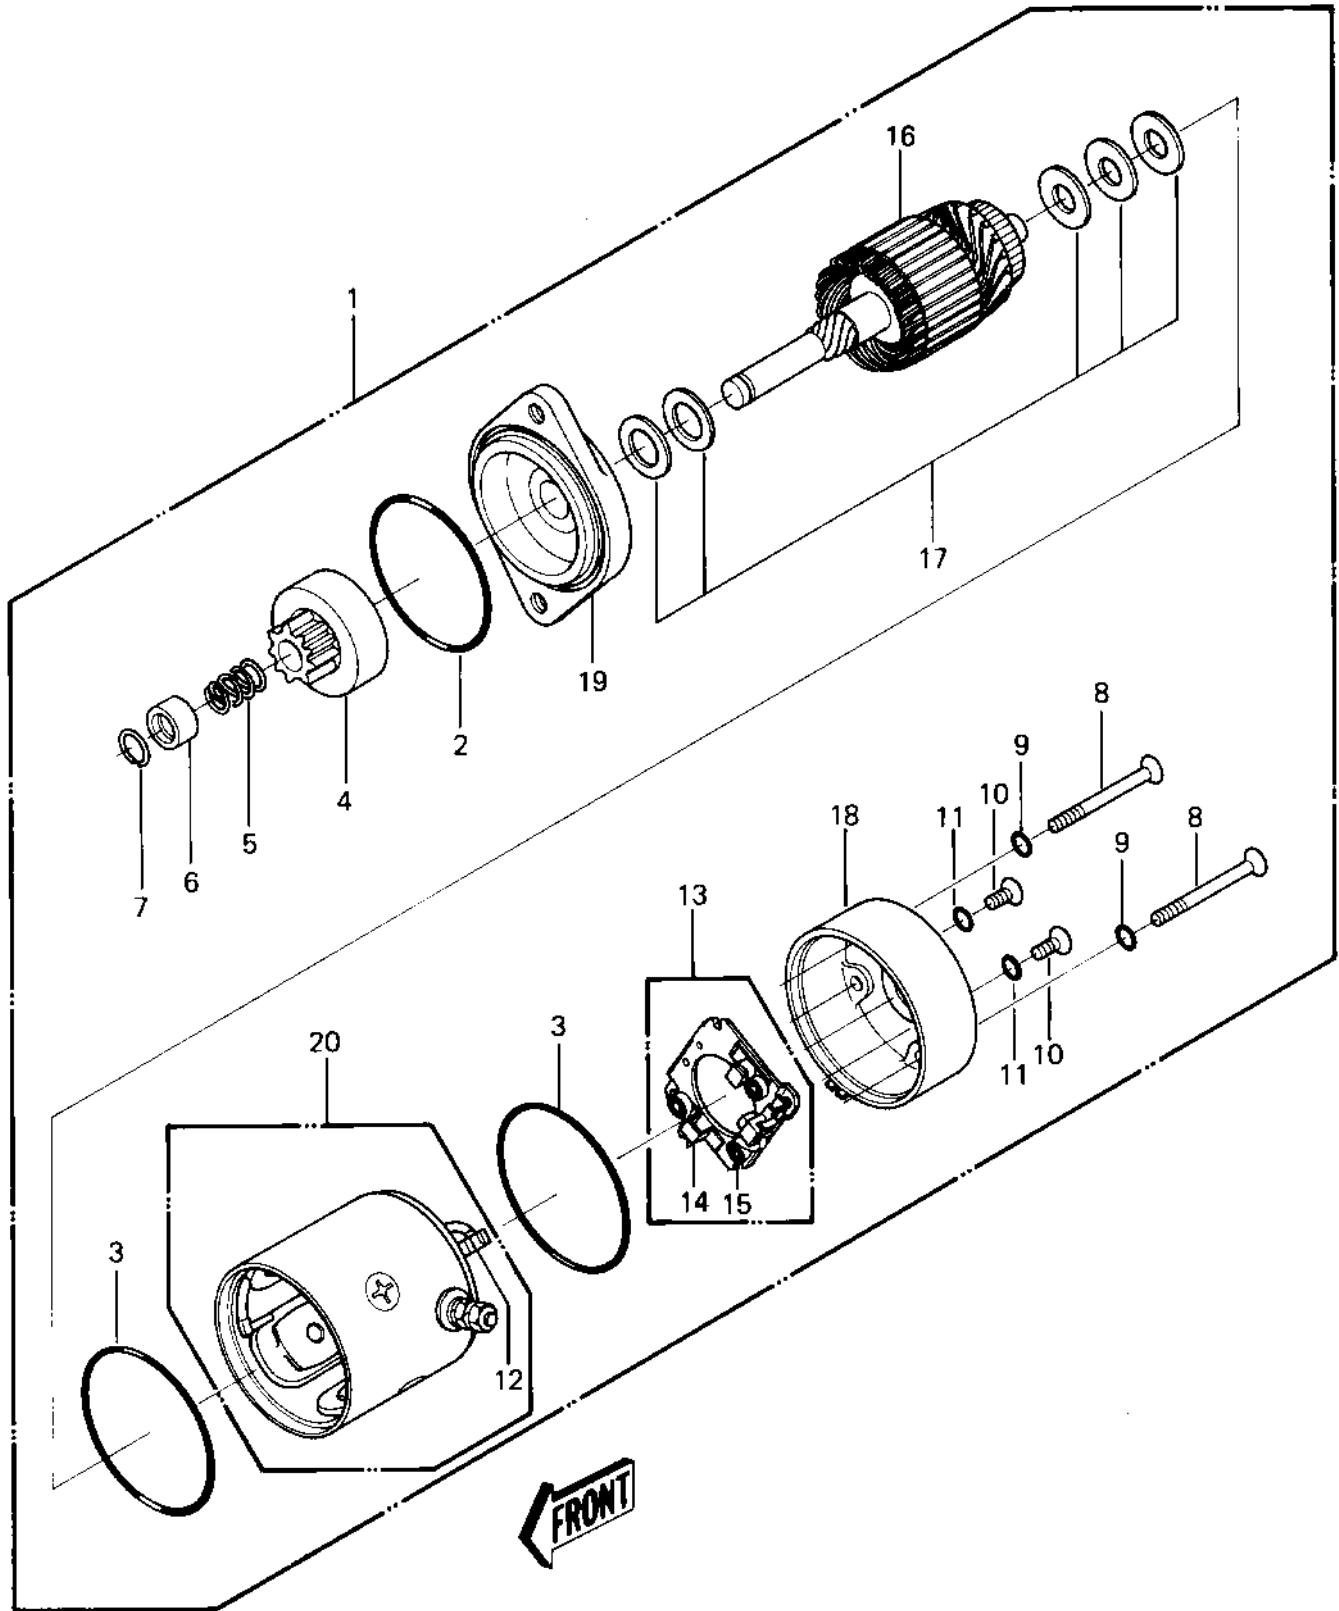

1984 JS550 PARTS DIAGRAM

STARTER MOTOR

1984 JS550 PARTS LIST

STARTER MOTOR

ITEM NAME	PART NUMBER	QUANTITY
STARTER-ELECTRIC (Ref # 1)	21163-3710	1
"O" RING,65MM (Ref # 2)	671B2565	1
"O" RING(4) (Ref # 3)	92055-517	2
PINION ASSY-STARTER (Ref # 4)	59051-3005	1
SPRING,RETURN (Ref # 5)	92081-541	1
STOPPER,PINION (Ref # 6)	92027-513	1
RING,SNAP (Ref # 7)	92036-517	1
SCREW 6X107 (Ref # 8)	92011-549	2
"O" RING,6M/M (Ref # 9)	670B1506	2
SCREW 4X8 (Ref # 10)	92011-550	2
"O" RING,5MM (Ref # 11)	670B1505	2
BRUSH(+) (Ref # 12)	21039-3003	2
HOLDER ASSY,BRUSH (Ref # 13)	14079-3002	1
BRUSH(-) (Ref # 14)	21039-3004	1
SPRING,BRUSH (Ref # 15)	92081-540	3
ARMATURE ASSY (Ref # 16)	21080-3001	1
WASHER SET (Ref # 17)	92022-3044	1
COVER ASSY-REAR (Ref # 18)	14025-3027	1
COVER ASSY-FRONT (Ref # 19)	14025-3028	1
YOKE ASSY (Ref # 20)	49117-3002	1