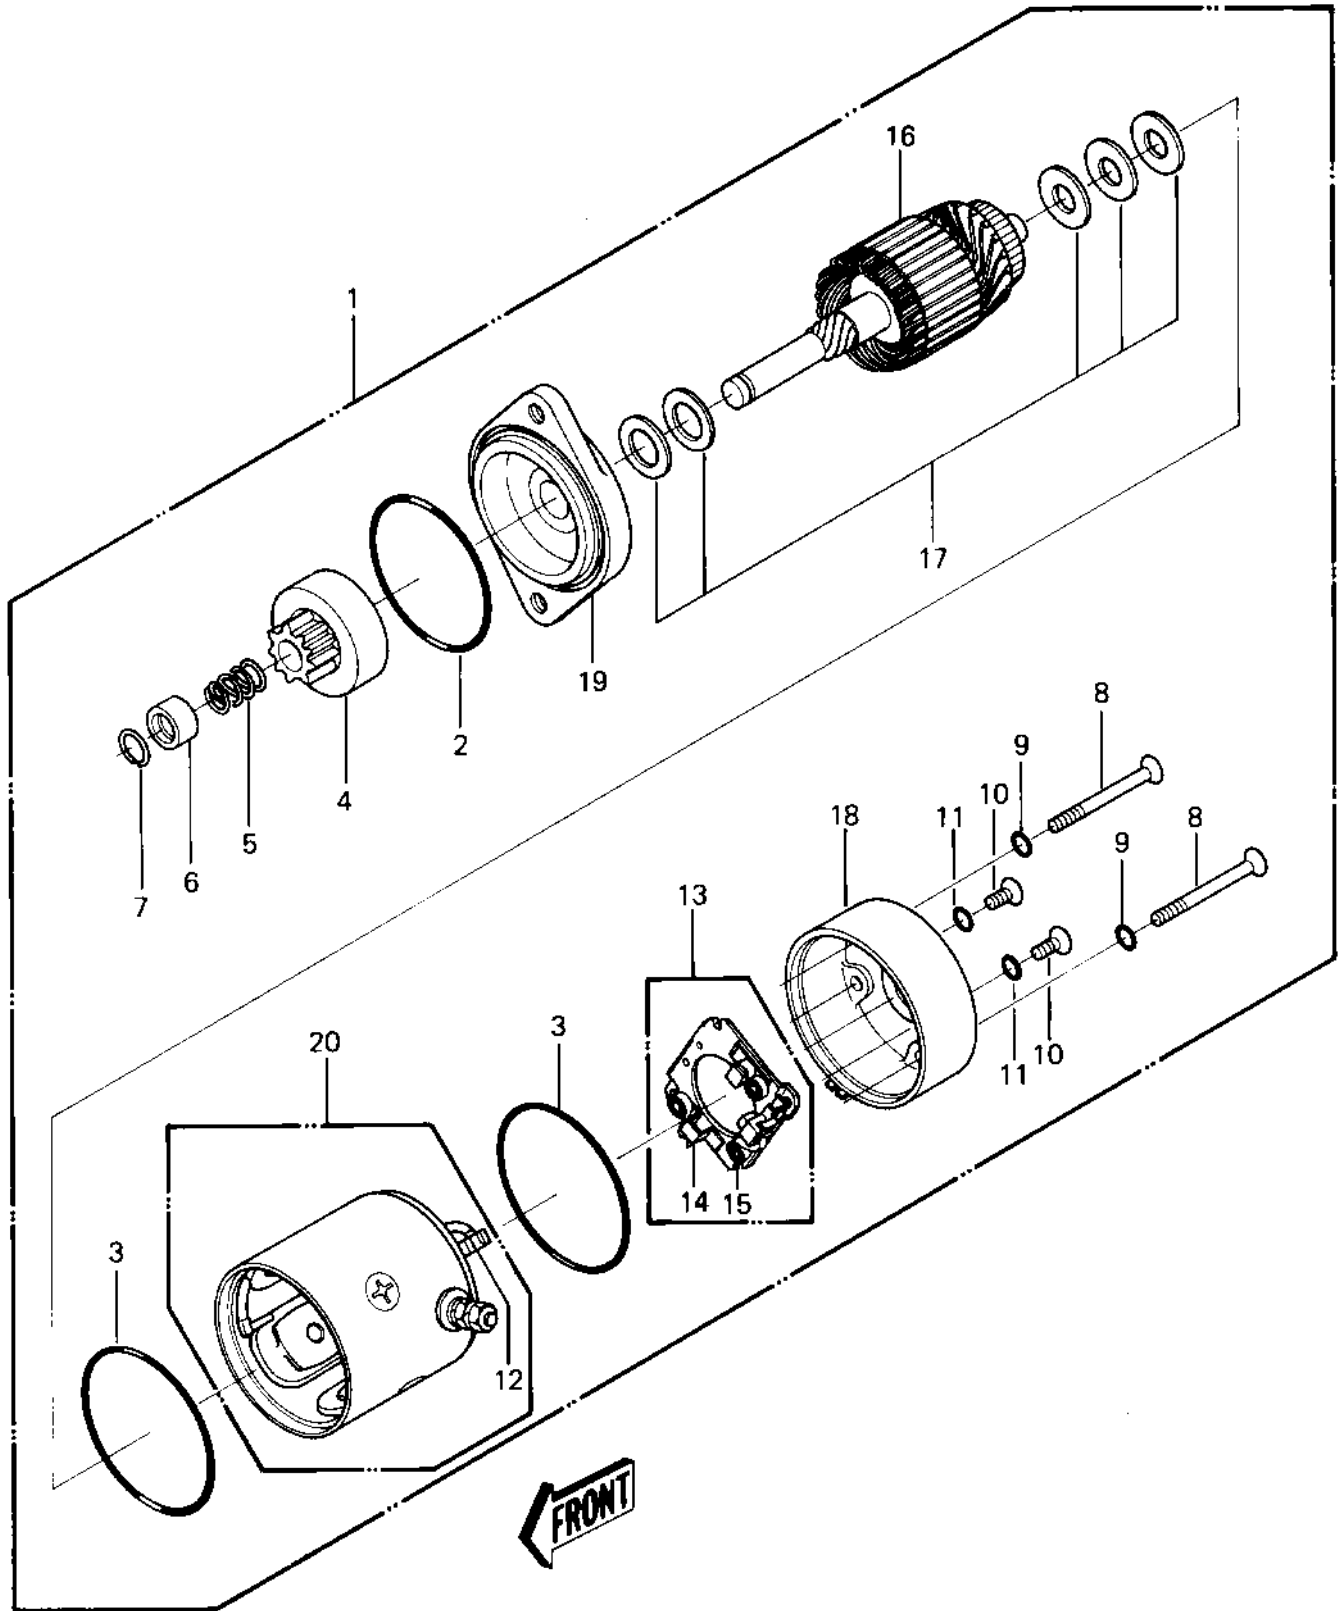

1983 JS550 PARTS DIAGRAM

STARTER MOTOR

1983 JS550 PARTS LIST

STARTER MOTOR

ITEM NAME	PART NUMBER	QUANTITY
STARTER-ELECTRIC (Ref # 1)	21163-3710	1
"O" RING,65MM (Ref # 2)	671B2565	1
"O" RING(4) (Ref # 3)	92055-517	2
PINION ASSY-STARTER (Ref # 4)	59051-3005	1
SPRING,RETURN (Ref # 5)	92081-541	1
STOPPER,PINION (Ref # 6)	92027-513	1
RING,SNAP (Ref # 7)	92036-517	1
SCREW 6X107 (Ref # 8)	92011-549	2
"O" RING,6M/M (Ref # 9)	670B1506	2
SCREW 4X8 (Ref # 10)	92011-550	2
"O" RING,5MM (Ref # 11)	670B1505	2
BRUSH(+) (Ref # 12)	21039-3003	2
HOLDER ASSY,BRUSH (Ref # 13)	14079-3002	1
BRUSH(-) (Ref # 14)	21039-3004	1
SPRING,BRUSH (Ref # 15)	92081-540	3
ARMATURE ASSY (Ref # 16)	21080-3001	1
WASHER SET (Ref # 17)	92022-3044	1
COVER ASSY-REAR (Ref # 18)	14025-3027	1
COVER ASSY-FRONT (Ref # 19)	14025-3028	1
YOKE ASSY (Ref # 20)	49117-3002	1