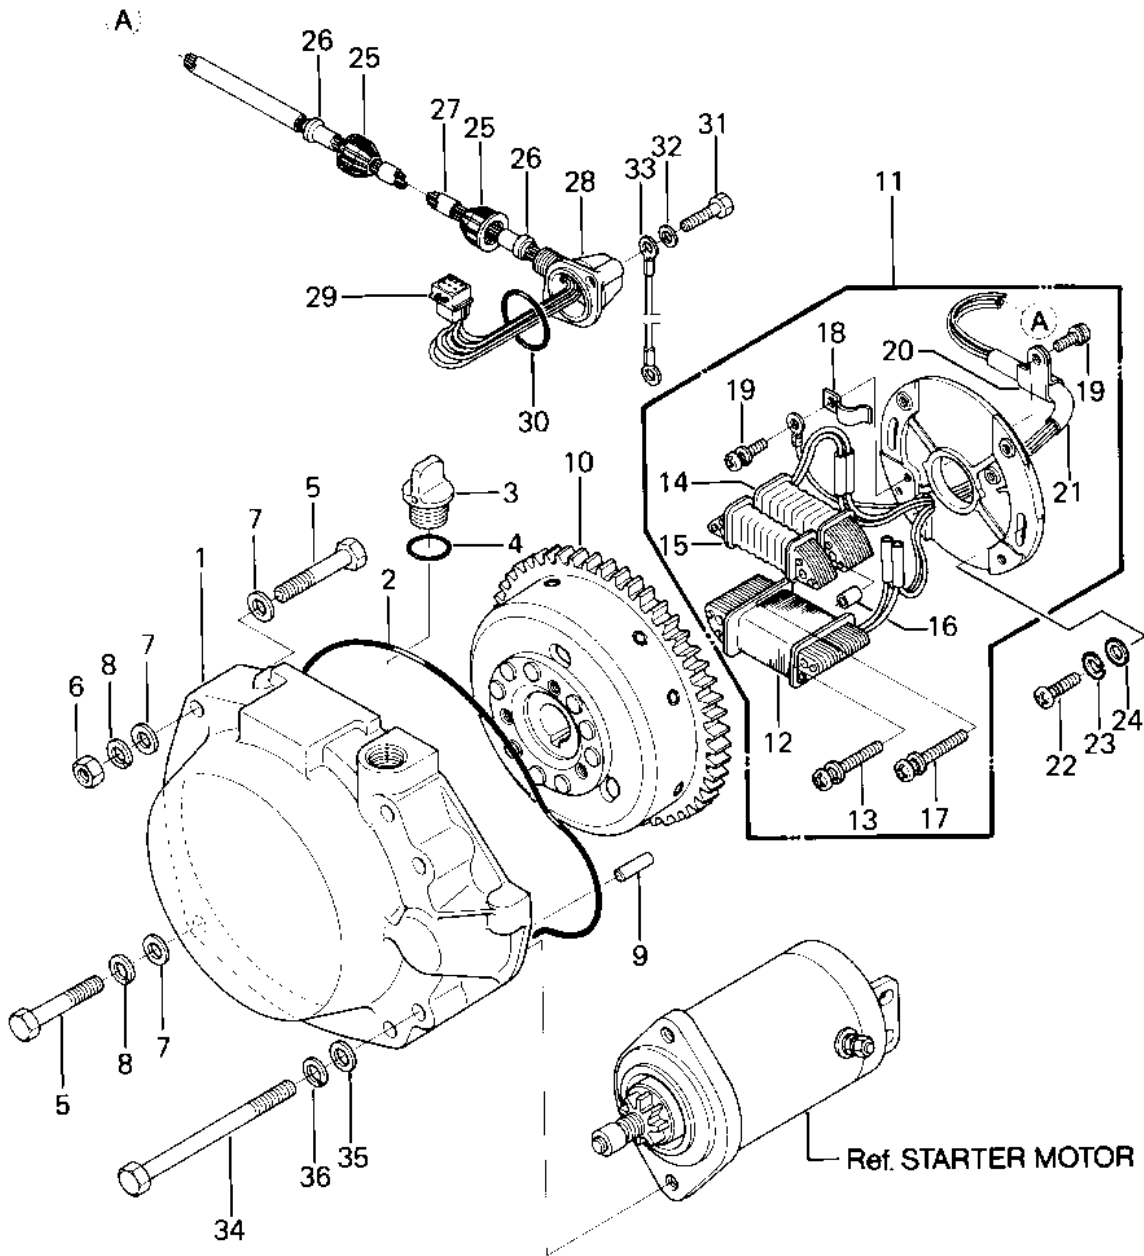

1984 JS550 PARTS DIAGRAM

GENERATOR

1984 JS550 PARTS LIST

GENERATOR

ITEM NAME	PART NUMBER	QUANTITY
COVER-GENERATOR (Ref # 1)	14031-3705	1
"O" RING (Ref # 2)	92055-521	1
BREATHER (Ref # 3)	14069-3709	1
"O" RING (Ref # 4)	92055-515	1
BOLT 8X50 (Ref # 5)	110R0850	4
NUT 8MM (Ref # 6)	311R0800	2
WASHER (Ref # 7)	410S0800	6
WASHER SPRING 8MM (Ref # 8)	461S0800	4
PIN,DOWEL (Ref # 9)	551R0612	2
FLYWHEEL,MAGNETO (Ref # 10)	21050-3020	1
STATOR ASSY (Ref # 11)	21003-3012	1
COIL,CHARGE (Ref # 12)	59031-3002	1
SCREW 5X34 (Ref # 13)	92011-530	2
COIL,EXCITING (Ref # 14)	21049-3007	1
COIL,PULSING (Ref # 15)	59026-3008	1
COLLAR,COIL (Ref # 16)	92027-3014	2
SCREW,5X38 (Ref # 17)	92009-3008	2
CLAMP (Ref # 18)	92037-520	1
SCREW 4X8 (Ref # 19)	92011-560	2
CLAMP (Ref # 20)	92037-547	1
HARNESS,MAGNETO (Ref # 21)	26001-3006	1
SCREW PAN HEAD 5X20 (Ref # 22)	220B0520	2
WASHER SPRING 5MM (Ref # 23)	461F0500	2
WASHER (Ref # 24)	92022-544	2
CAP (Ref # 25)	11012-3012	2
GROMMET (Ref # 26)	92071-3001	2
TUBE,10X345 (Ref # 27)	92059-3032	1
CAP-MAGNETO HARNESS (Ref # 28)	59176-517-YR	1
CONNECTOR,CORD (Ref # 29)	59221-506	1

1984 JS550 PARTS LIST

GENERATOR

ITEM NAME	PART NUMBER	QUANTITY
"O" RING (Ref # 30)	92055-520	1
BOLT 6X35 (Ref # 31)	110R0635	2
WASHER (Ref # 32)	410S0600	2
WIRE-LEAD,L=300 (Ref # 33)	26011-3006	1
BOLT,8X80 (Ref # 34)	92001-3011	2
WASHER (Ref # 35)	410S0800	2
WASHER SPRING 8MM (Ref # 36)	461S0800	2