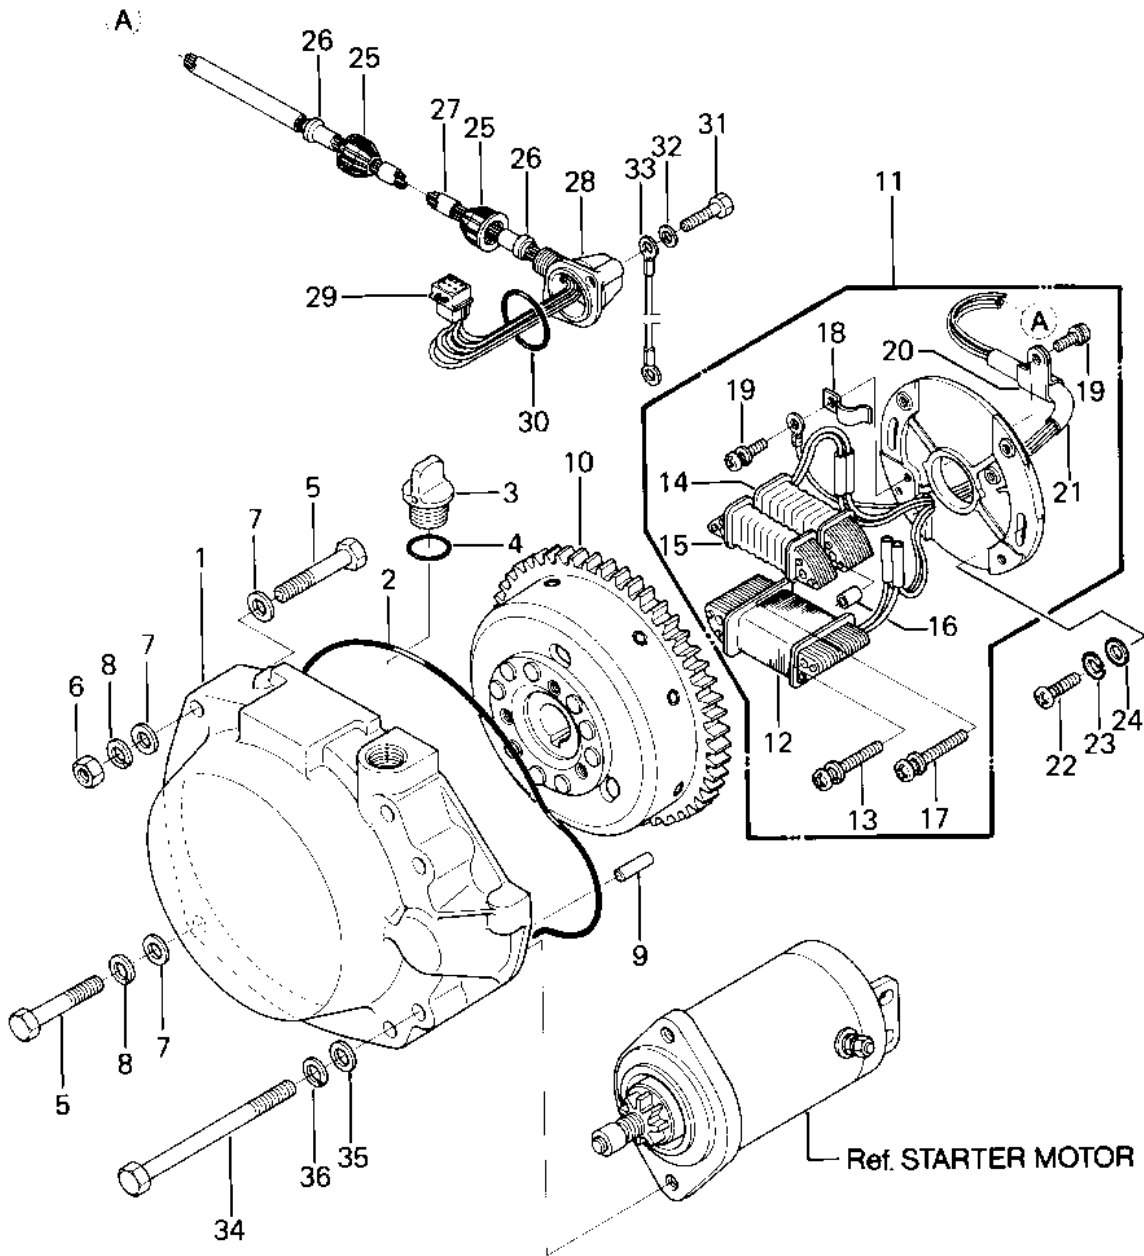

1983 JS550 PARTS DIAGRAM

GENERATOR