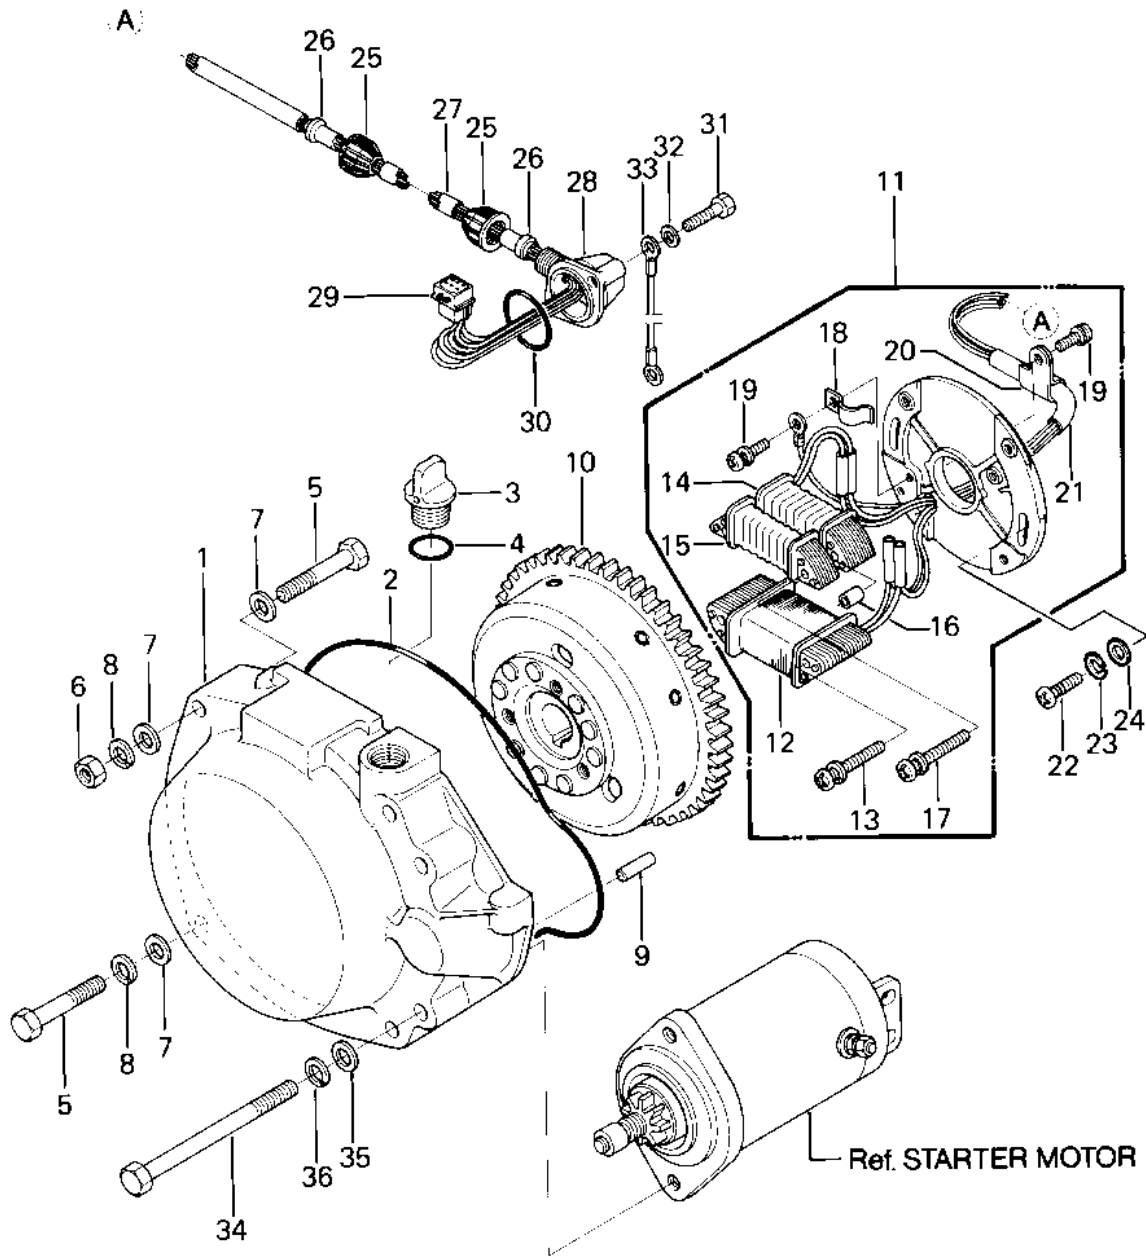

1982 JS550 PARTS DIAGRAM

GENERATOR