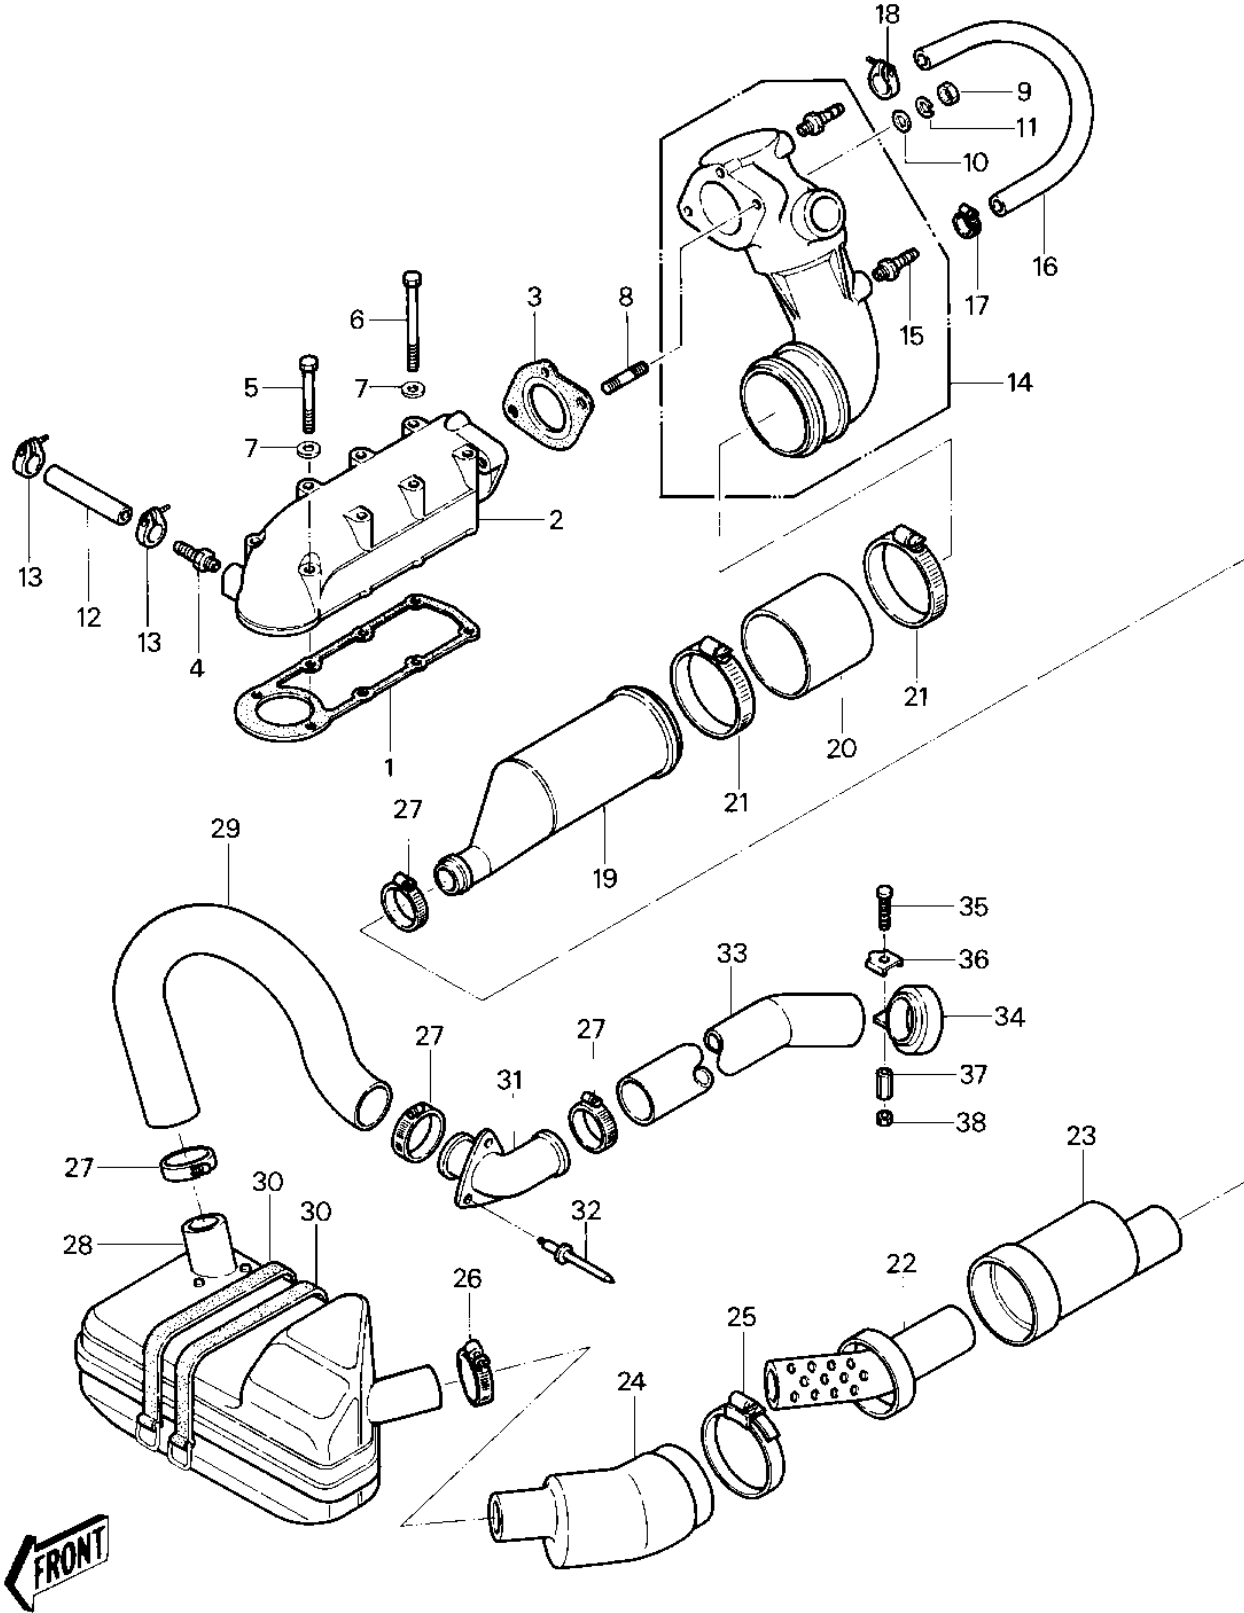

1984 JS550 PARTS DIAGRAM

MUFFLER

1984 JS550 PARTS LIST

MUFFLER

ITEM NAME	PART NUMBER	QUANTITY
GASKET,EXHAUST PIPE (Ref # 1)	11009-3051	1
PIPE-EXHAUST FRONT (Ref # 2)	18049-3008-YR	1
GASKET (Ref # 3)	11060-3730	1
JOINT,HOSE (Ref # 4)	92005-3001	1
BOLT,6X60 (Ref # 5)	110R0660	2
BOLT,6X80 (Ref # 6)	110R0680	6
WASHER (Ref # 7)	410S0600	8
STUD,8X35 (Ref # 8)	172R0835	2
NUT,8 M/M (Ref # 9)	311M0800	2
WASHER (Ref # 10)	410S0800	2
WASHER SPRING 8MM (Ref # 11)	461S0800	2
TUBE,9X16X80 (Ref # 12)	92059-3039	1
CLAMP,HOSE (Ref # 13)	92037-504	2
PIPE-COMP-EXHAUST (Ref # 14)	49062-3001-YR	1
JOINT,HOSE (Ref # 15)	92005-3001	2
TUBE,9X16X230 (Ref # 16)	92059-3040	1
CLAMP,HOSE (Ref # 17)	92037-504	1
CLAMP,HOSE (Ref # 18)	92037-504	1
MUFFLER (Ref # 19)	18001-3008	1
TUBE,MUFFLER (Ref # 20)	92059-3041	1
CLAMP (Ref # 21)	92037-541	2
PIPE-RESNTR. CONNECTR (Ref # 22)	59151-528	1
TUBE (Ref # 23)	92059-542	1
TUBE (Ref # 24)	92059-543	1
CLAMP (Ref # 25)	92037-541	1
CLAMP,HOSE (Ref # 26)	92037-506	1
CLAMP (Ref # 27)	92037-509	4
MUFFLER-COMP,WATERBOX (Ref # 28)	49070-3714	1
HOSE (Ref # 29)	92059-528	1

1984 JS550 PARTS LIST

MUFFLER

ITEM NAME	PART NUMBER	QUANTITY
BAND (Ref # 30)	92072-511	2
PIPE, TAIL (Ref # 31)	59156-506	1
RIVET (Ref # 32)	92039-3701	3
HOSE, TAIL (Ref # 33)	92059-549	1
CLAMP (Ref # 34)	92037-545	1
SCREW, 6X45 (Ref # 35)	92009-3747	1
WASHER (Ref # 36)	92095-513	1
NUT, 6M/M (Ref # 37)	92015-532	1
NUT, 6M/M (Ref # 38)	311R0600	1