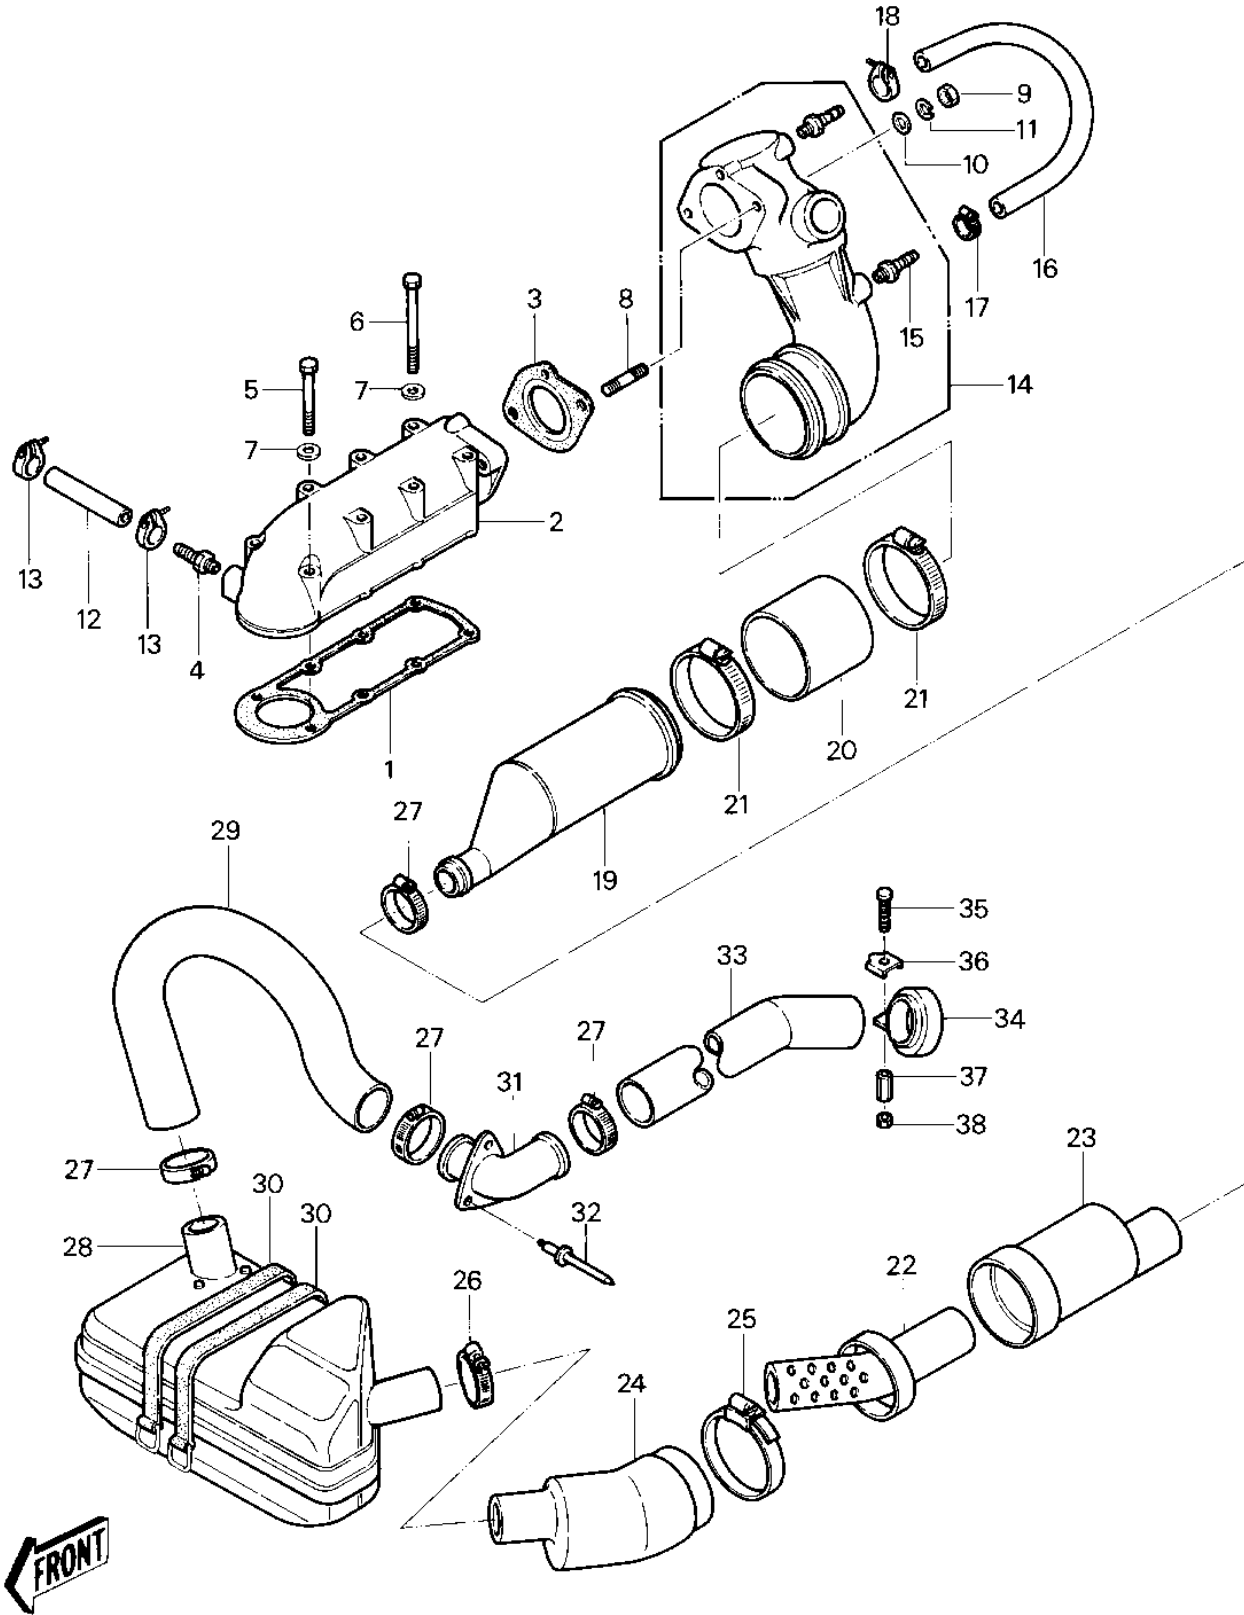

1983 JS550 PARTS DIAGRAM

MUFFLER

1983 JS550 PARTS LIST

MUFFLER

ITEM NAME	PART NUMBER	QUANTITY
GASKET,EXHAUST PIPE (Ref # 1)	11009-3051	1
PIPE-EXHAUST FRONT (Ref # 2)	18049-3008-YR	1
GASKET (Ref # 3)	11060-3730	1
JOINT,HOSE (Ref # 4)	92005-3001	1
BOLT,6X60 (Ref # 5)	110R0660	2
BOLT,6X80 (Ref # 6)	110R0680	6
WASHER (Ref # 7)	410S0600	8
STUD,8X35 (Ref # 8)	172R0835	2
NUT,8 M/M (Ref # 9)	311M0800	2
WASHER (Ref # 10)	410S0800	2
WASHER SPRING 8MM (Ref # 11)	461S0800	2
TUBE,9X16X80 (Ref # 12)	92059-3039	1
CLAMP,HOSE (Ref # 13)	92037-504	2
PIPE-COMP-EXHAUST (Ref # 14)	49062-3001-YR	1
JOINT,HOSE (Ref # 15)	92005-3001	2
TUBE,9X16X230 (Ref # 16)	92059-3040	1
CLAMP,HOSE (Ref # 17)	92037-504	1
CLAMP,HOSE (Ref # 18)	92037-504	1
MUFFLER (Ref # 19)	18001-3008	1
TUBE,MUFFLER (Ref # 20)	92059-3041	1
CLAMP (Ref # 21)	92037-541	2
PIPE-RESNTR. CONNECTR (Ref # 22)	59151-528	1
TUBE (Ref # 23)	92059-542	1
TUBE (Ref # 24)	92059-543	1
CLAMP (Ref # 25)	92037-541	1
CLAMP,HOSE (Ref # 26)	92037-506	1
CLAMP (Ref # 27)	92037-509	4
MUFFLER-COMP,WATERBOX (Ref # 28)	49070-3714	1
HOSE (Ref # 29)	92059-528	1

1983 JS550 PARTS LIST

MUFFLER

ITEM NAME	PART NUMBER	QUANTITY
BAND (Ref # 30)	92072-511	2
PIPE, TAIL (Ref # 31)	59156-506	1
RIVET (Ref # 32)	59281-506	3
HOSE, TAIL (Ref # 33)	92059-549	1
CLAMP (Ref # 34)	92037-545	1
SCREW, 6X45 (Ref # 35)	92009-3747	1
WASHER (Ref # 36)	92095-513	1
NUT, 6M/M (Ref # 37)	92015-532	1
NUT, 6M/M (Ref # 38)	311R0600	1