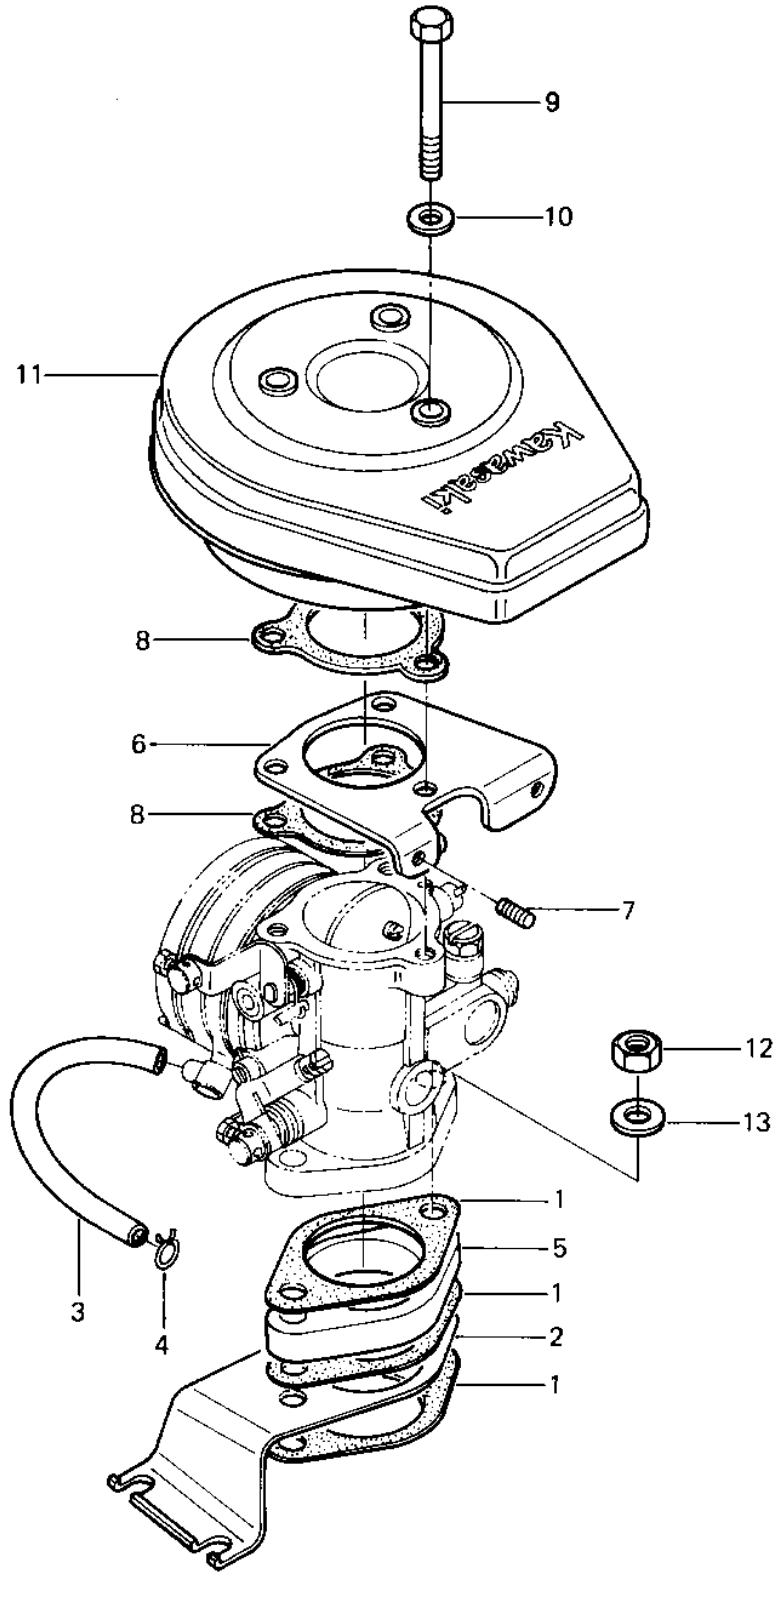

1982 JS550 PARTS DIAGRAM

CARBURETOR BRACKETS/FLAME ARRESTER

1982 JS550 PARTS LIST

CARBURETOR BRACKETS/FLAME ARRESTER

ITEM NAME	PART NUMBER	QUANTITY
GASKET,INSULATOR (Ref # 1)	11009-3786	3
BRACKET,CONTROL (Ref # 2)	11034-3004	1
PIPE,PULS (Ref # 3)	92059-518	1
CLAMP,SPARK PLUG CAP (Ref # 4)	92037-1173	1
INSULATOR (Ref # 5)	16061-511	1
BRACKET,CARBURETOR (Ref # 6)	11034-3003	1
STUD,6X12 (Ref # 7)	171R0612	2
GASKET (Ref # 8)	11060-3702	2
BOLT,6X80 (Ref # 9)	110R0680	3
WASHER (Ref # 10)	411S0600	3
ARRESTER-FLAME (Ref # 11)	59006-2051-YR	1
NUT,8MM (Ref # 12)	312R0800	2
WASHER (Ref # 13)	410S0800	2