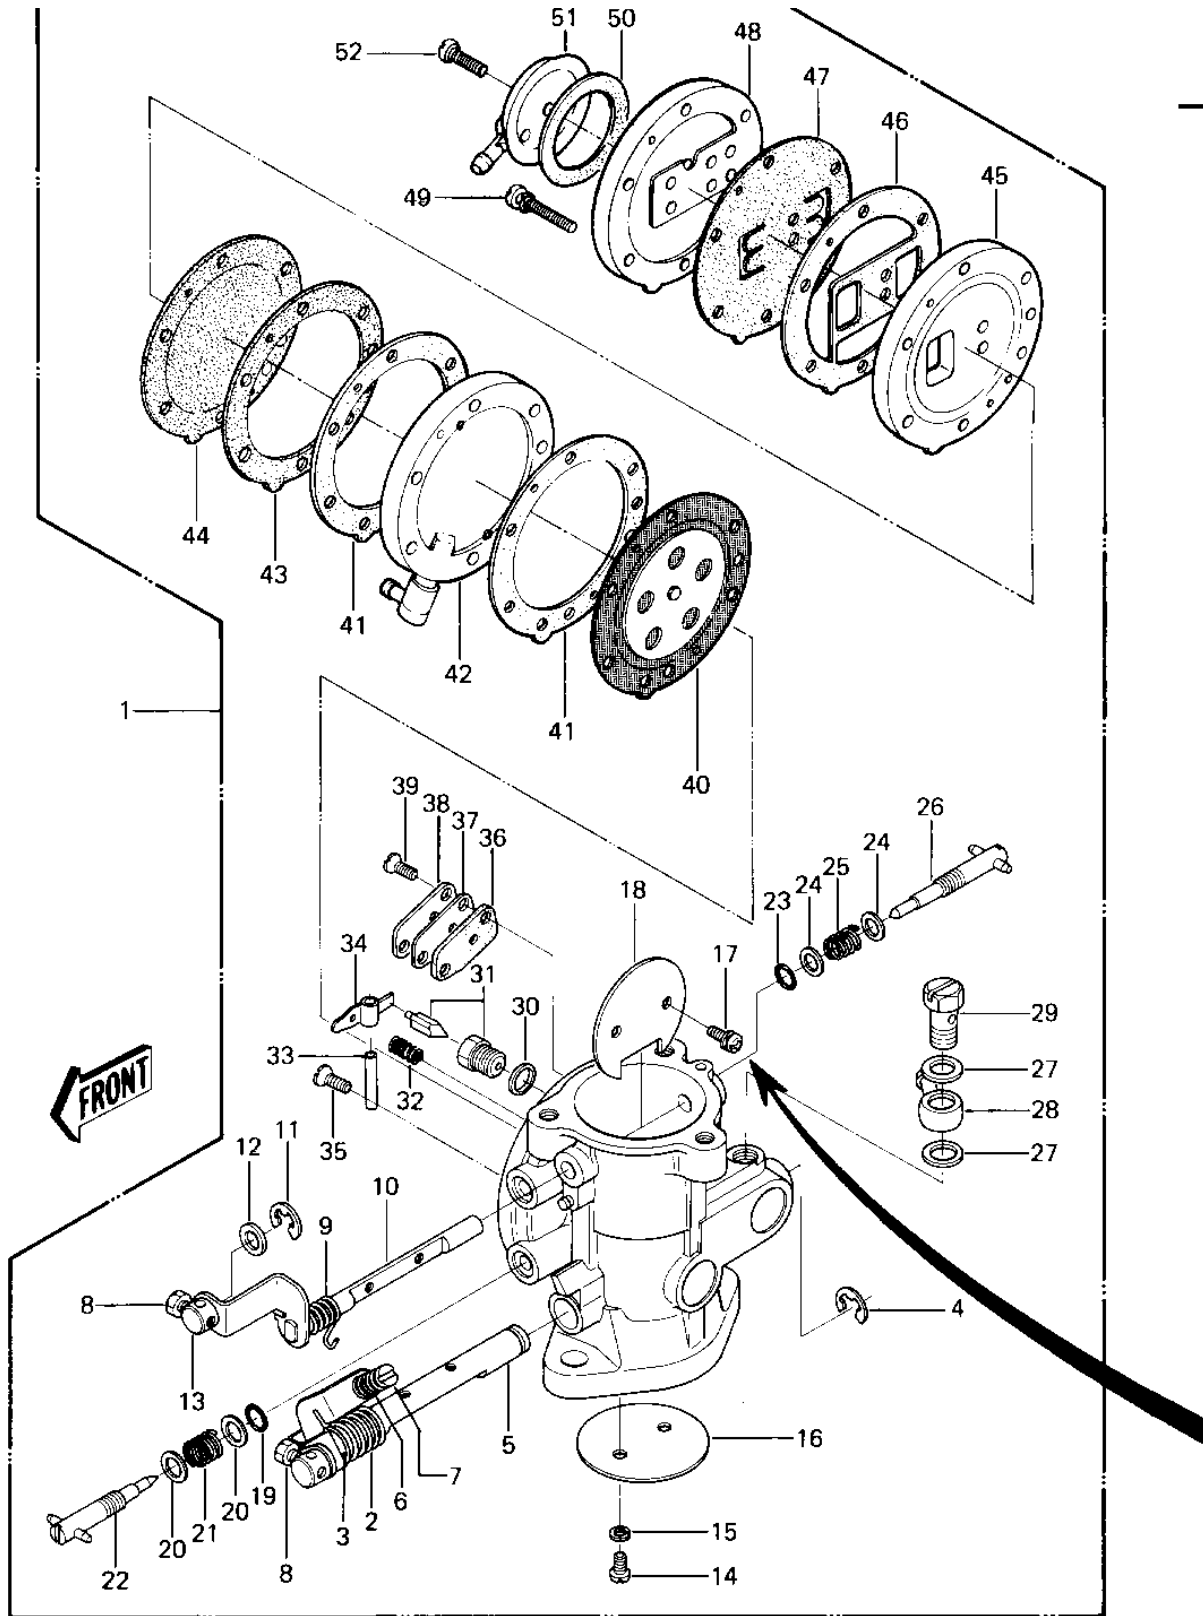

1984 JS550 PARTS DIAGRAM

CARBURETOR