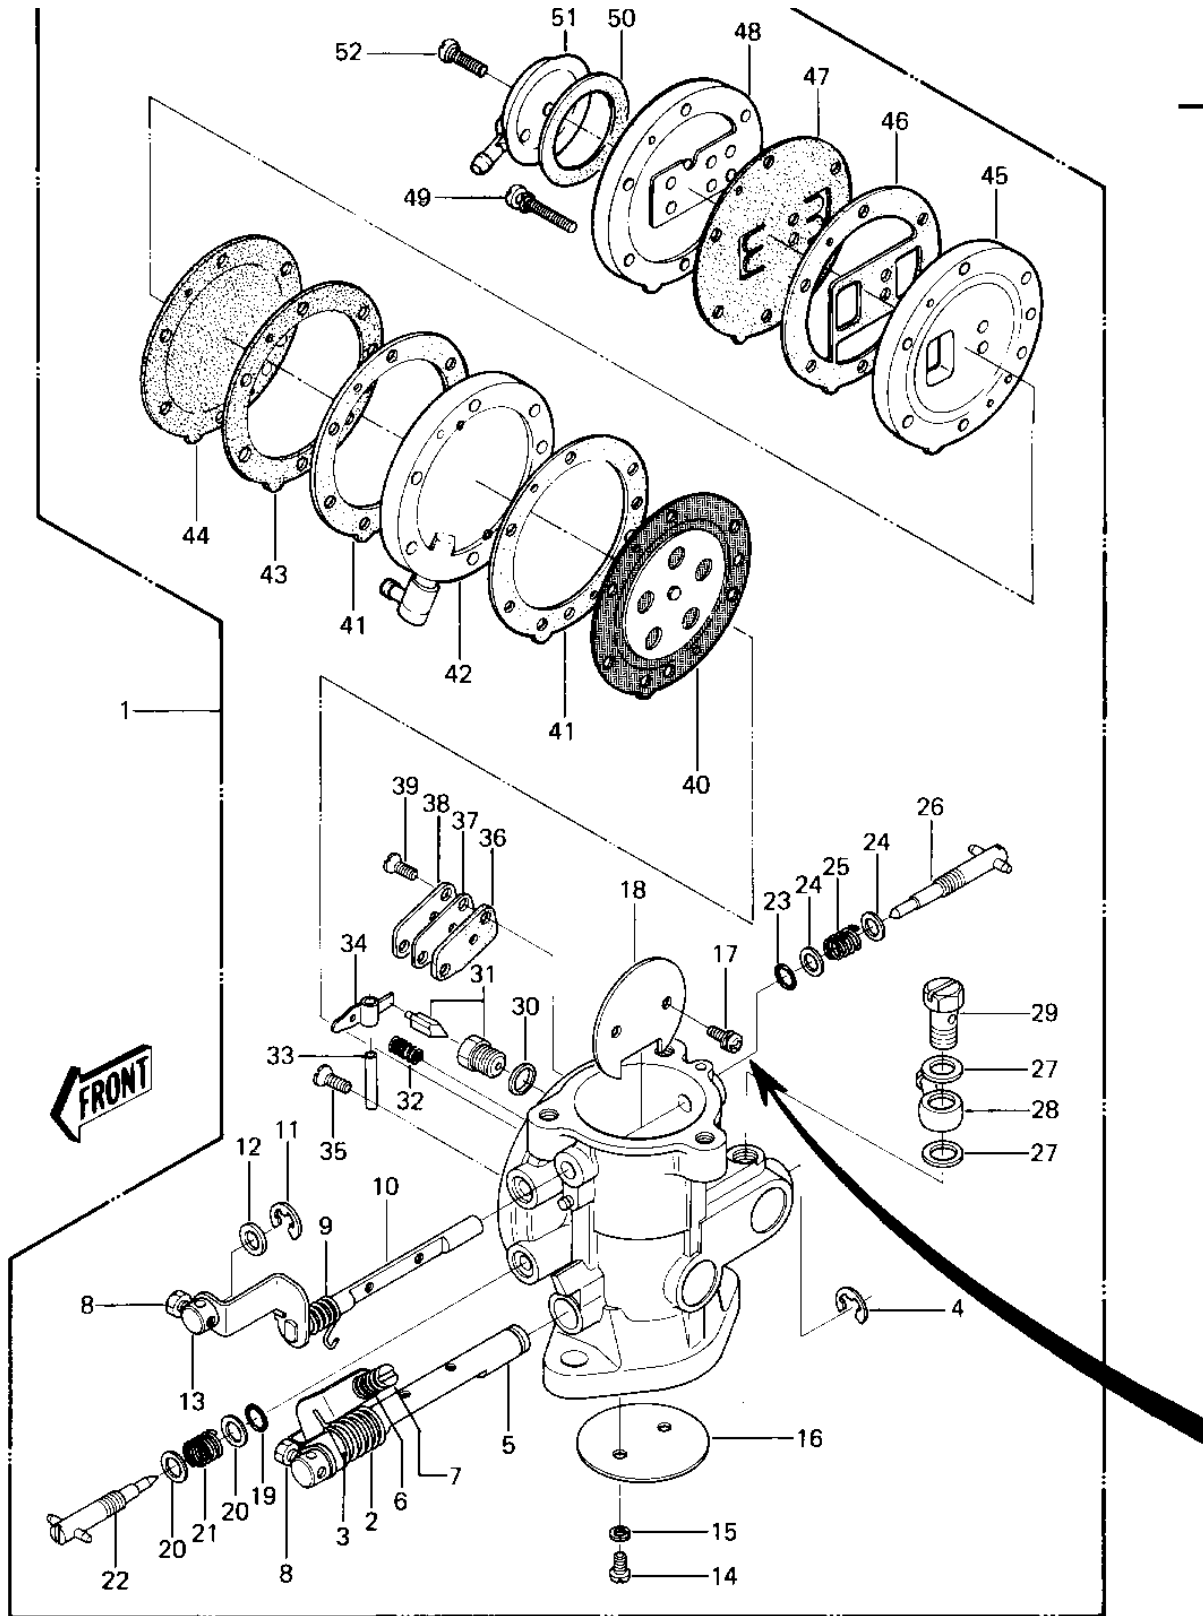

1983 JS550 PARTS DIAGRAM

CARBURETOR