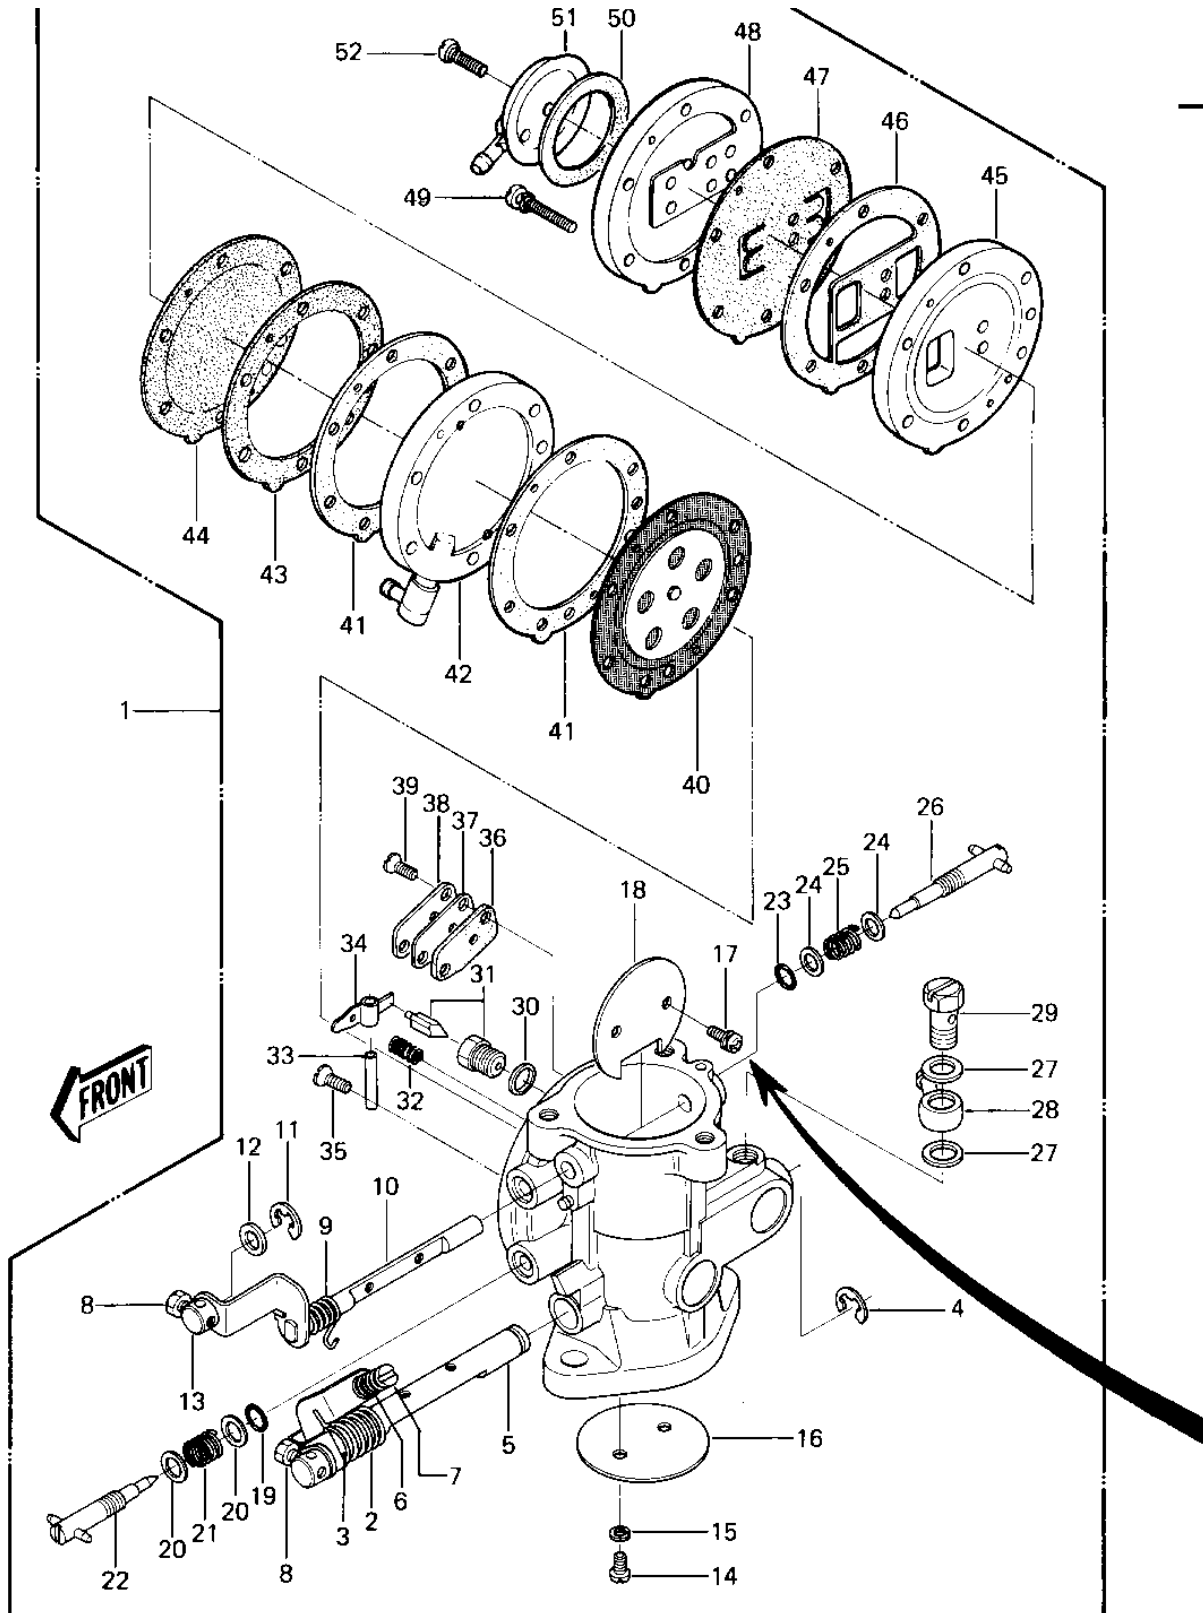

1982 JS550

PARTS DIAGRAM

CARBURETOR

1982 JS550

PARTS LIST CARBURETOR

ITEM NAME	PART NUMBER	QUANTITY
CARBURETOR (Ref # 1)	16001-3005-YR	1
SPRING,THROTTLE SHAFT (Ref # 2)	92081-547	1
BUSHING,THRTLE SHAFT (Ref # 3)	92028-514	1
CIRCLIP,5M/M,SUS304 (Ref # 4)	92033-3004	1
THROTTLE SHAFT ASSY (Ref # 5)	16041-3001	1
SPRING,CABLE PULLY (Ref # 6)	16040-022	1
SCREW,4X20 (Ref # 7)	92009-3009	1
BOLT,4X8 (Ref # 8)	92001-3026	2
SPRING (Ref # 9)	92081-525	1
CHOKE SHAFT ASS'Y (Ref # 10)	59111-513	1
CIRCLIP,5M/M,SUS304 (Ref # 11)	92033-3004	1
WASHER,PLAIN,6NYLON (Ref # 12)	92022-3020	1
TERMINAL,CHOKE SHAFT (Ref # 13)	21169-3008	1
SCREW-PAN-HEAD 3X6 (Ref # 14)	220B0306	2
WASHER SPRING 3MM (Ref # 15)	461F0300	2
VALVE,THROTTLE (Ref # 16)	16025-503	1
SCREW 3X5 (Ref # 17)	92011-517	2
VALVE,CHOKE (Ref # 18)	16126-3001	1
"0" RING (Ref # 19)	92055-510	1
WASHER (Ref # 20)	92022-537	2
SPRING (Ref # 21)	92081-528	1
SCREW,LOW SPEED (Ref # 22)	16009-3001	1
"0" RING,DRAIN PLUG (Ref # 23)	92055-1093	1
WASHER (Ref # 24)	92065-528	2
SPRING (Ref # 25)	92081-534	1
SCREW,HIGH SPEED (Ref # 26)	16009-3002	1
GASKET-BANJO BOLT (Ref # 27)	92065-078	2
BANJO-CARB (Ref # 28)	59071-505	1
BOLT,BANJO,#2.0 (Ref # 29)	92001-3038	1