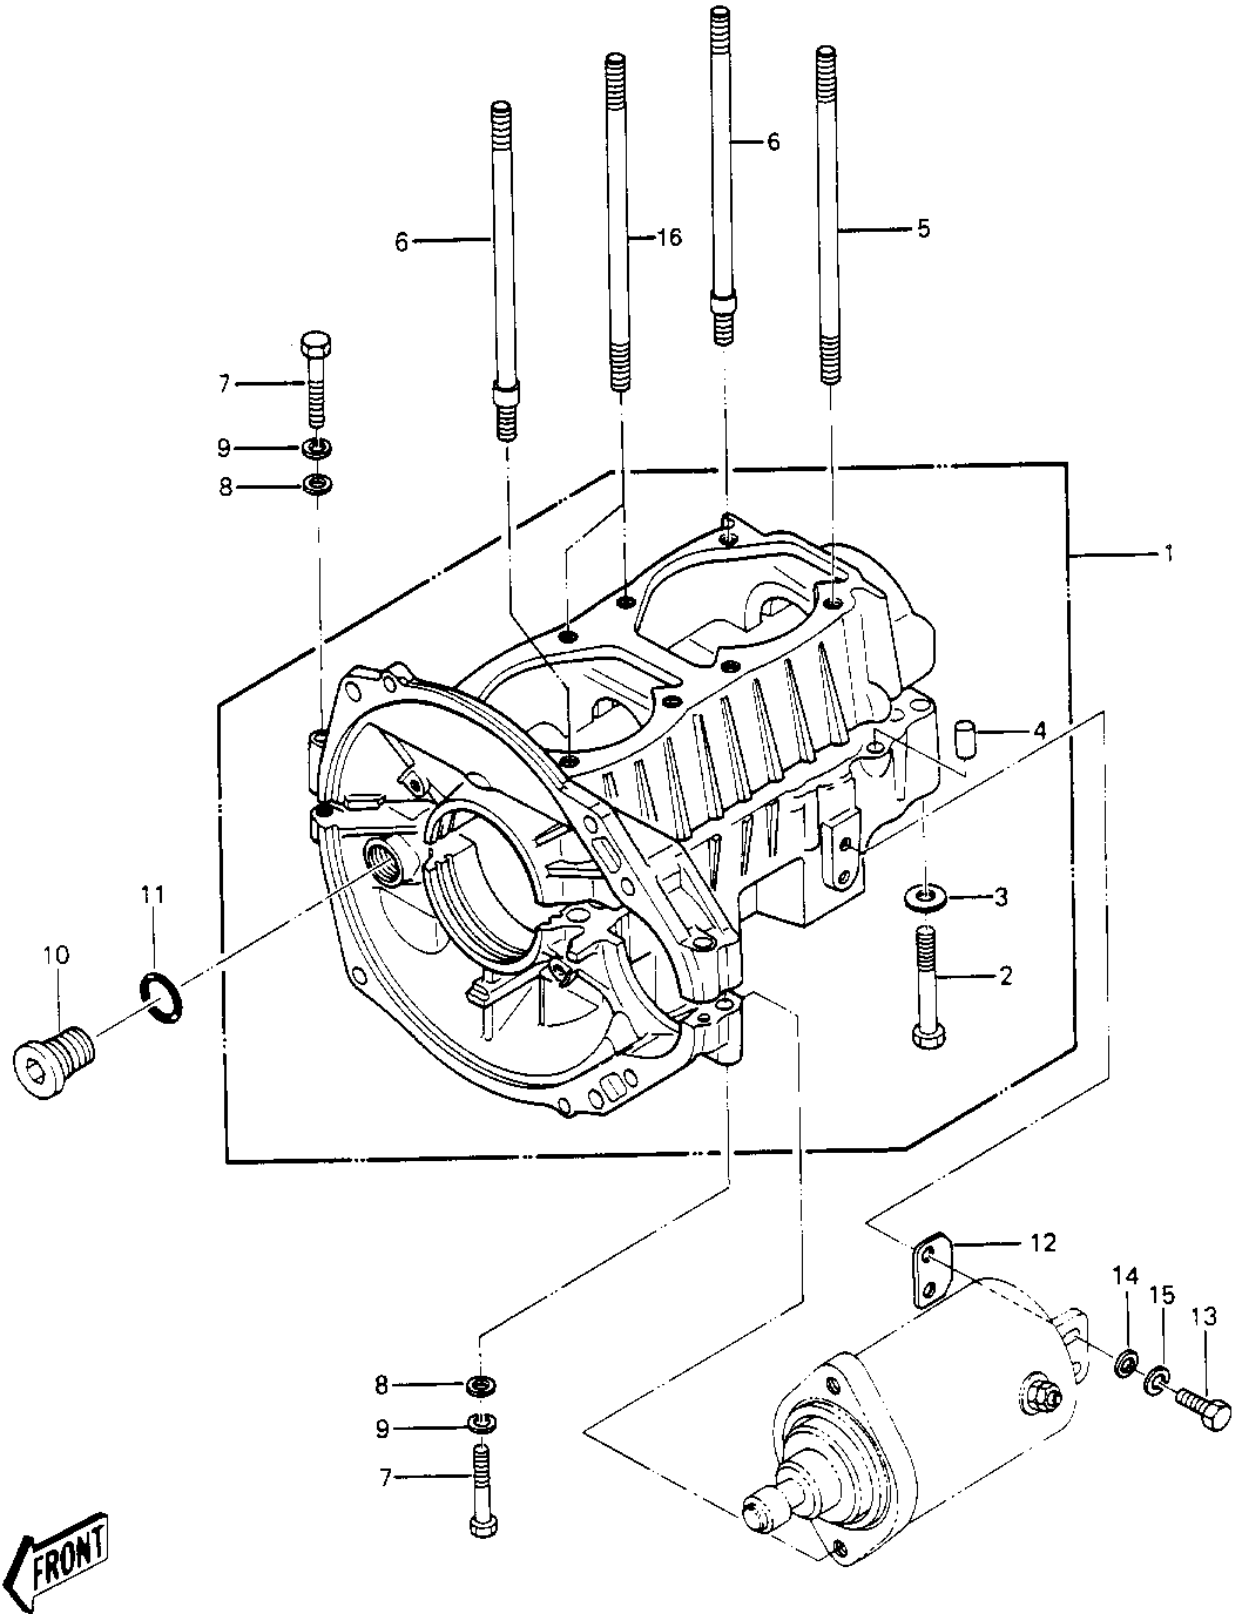

1983 JS550 PARTS DIAGRAM

CRANKCASE

1983 JS550 PARTS LIST

CRANKCASE

ITEM NAME	PART NUMBER	QUANTITY
SET-CRANKCASE (Ref # 1)	14001-5265	1
BOLT,8X60 (Ref # 2)	92001-3033	10
WASHER (Ref # 3)	410S0800	10
PIN-DOWEL (Ref # 4)	92042-007	2
STUD (Ref # 5)	92004-507	4
STUD,8X167 (Ref # 6)	92004-3020	2
BOLT 6X40 (Ref # 7)	110R0640	3
WASHER (Ref # 8)	410S0600	3
WASHER-SPRING,6MM (Ref # 9)	461S0600	3
JOINT-STATOR WIRE (Ref # 10)	59071-516	1
"0" RING,16MM (Ref # 11)	670B2016	1
SHIM (Ref # 12)	92025-3015	AR
SHIM,STARTER,T=0.6M/M (Ref # 12)	92025-3013	AR
SHIM,STARTER,T=0.8M/M (Ref # 12)	92025-3014	AR
BOLT 6X20 (Ref # 13)	110R0620	2
WASHER (Ref # 14)	410S0600	2
WASHER-SPRING,6MM (Ref # 15)	461S0600	2
STUD (Ref # 16)	92004-507	2