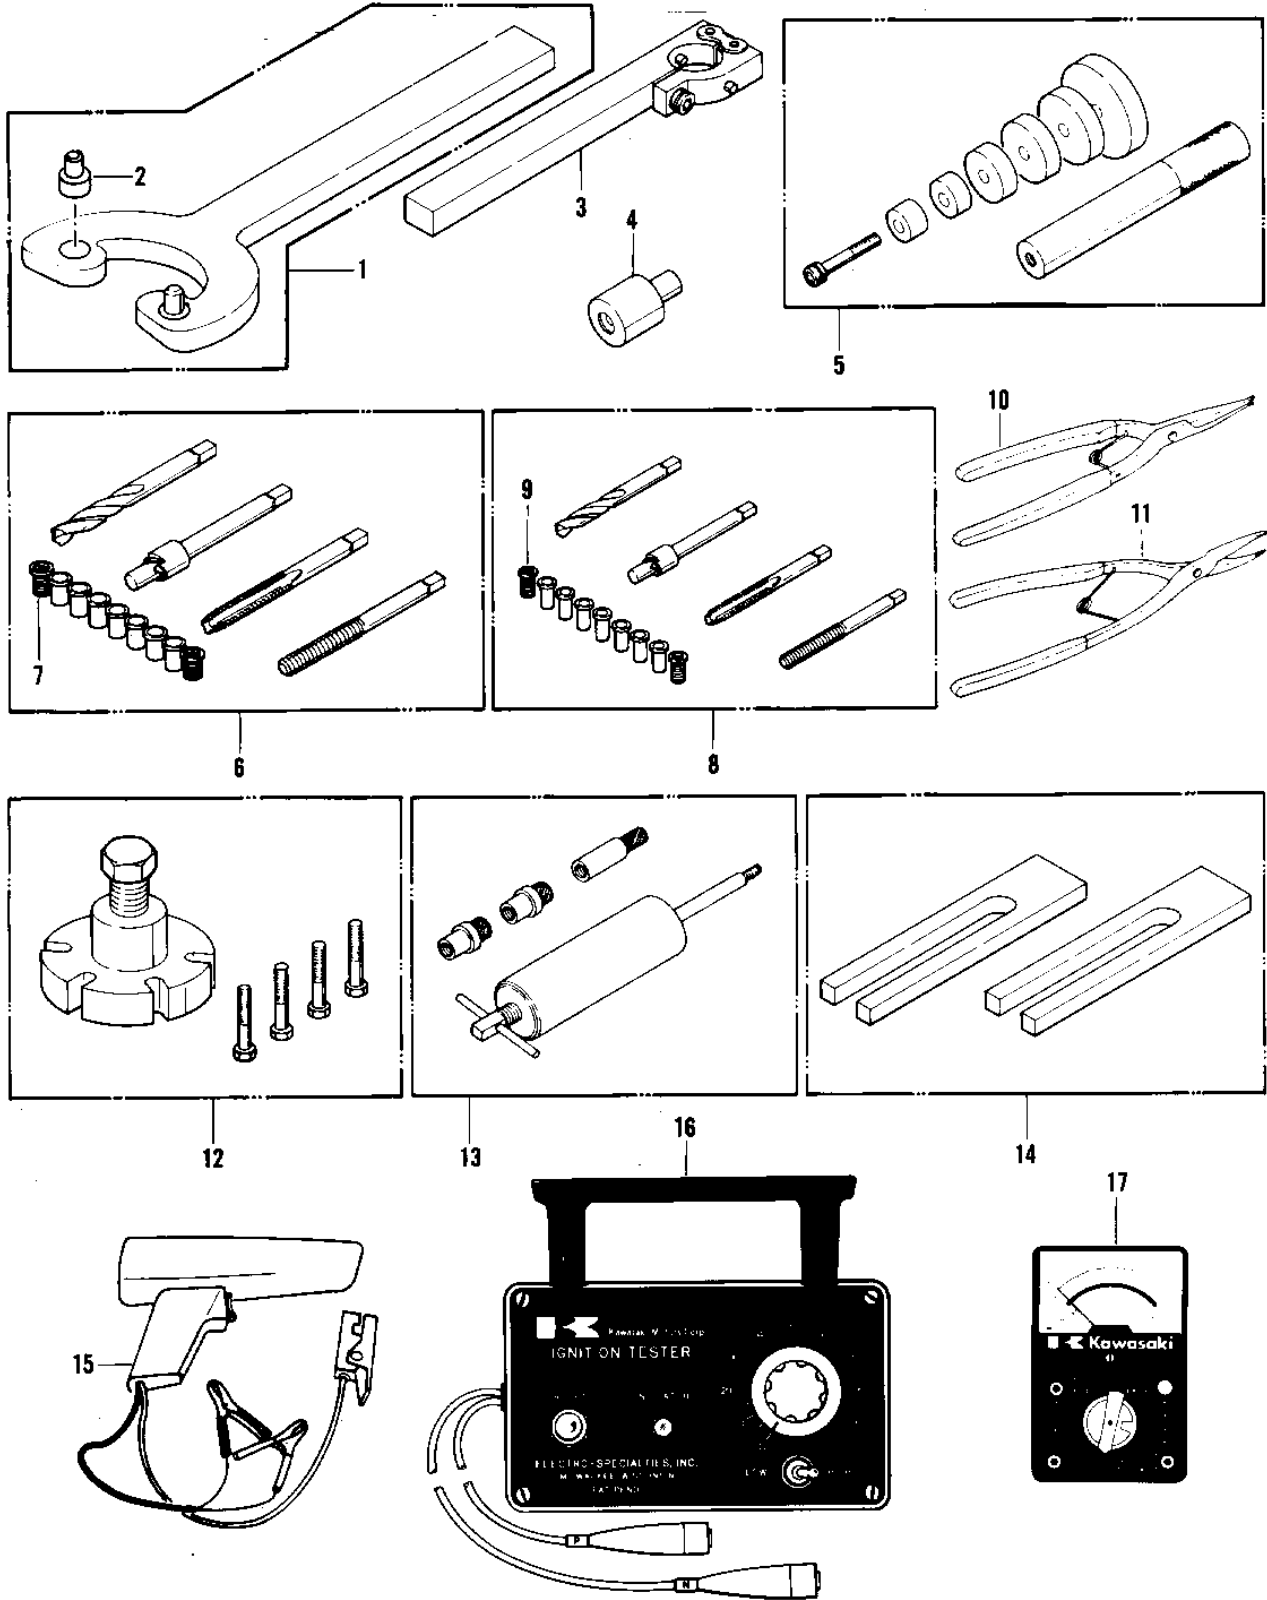

## 1981 JS440 PARTS DIAGRAM

SPECIAL SERVICE TOOLS ('79-'81 A3/A4/A4A)

## 1981 JS440 PARTS LIST

SPECIAL SERVICE TOOLS ('79-'81 A3/A4/A4A)

ITEM NAME	PART NUMBER	QUANTITY
COUPL FWHL SPAN (Canada) (Ref # 1)	W56019-002	1
HOLDER-DRIVE SHAFT (Ref # 3)	W56019-003	1
ADAPTER-COUPLER PLLR (Ref # 4)	W56019-001	1
UNAVAILABLE IN PRICE BOOK (Ref # 5)	W56019-004	1
KIT-THREAD RPR,8MM (Ref # 6)	W56019-008	1
THRD INSERT 8MM (Canada) (Ref # 7)	W56019-009	1
KIT-THREAD RPR,6MM (Ref # 8)	W56019-006	1
THRD INSERT 6MM (Canada) (Ref # 9)	W56019-007	1
PLIERS,CIRCLIP,OUTSID (Ref # 10)	57001-144	1
PLIERS,CIRCLIP,INSIDE (Ref # 11)	57001-143	1
57001-259 (Canada) (Ref # 12)	T57001-259	1
57001-910 (Canada) (Ref # 13)	T57001-910	1
UNAVAILABLE IN PRICE BOOK (Ref # 14)	T57001-170	1
*** N.L.A.*** (Canada) (Ref # 15)	57001-3514	1
*** N.L.A.*** (Canada) (Ref # 16)	T56019-201	1
MULTIMETER (Ref # 17)	57001-983	1