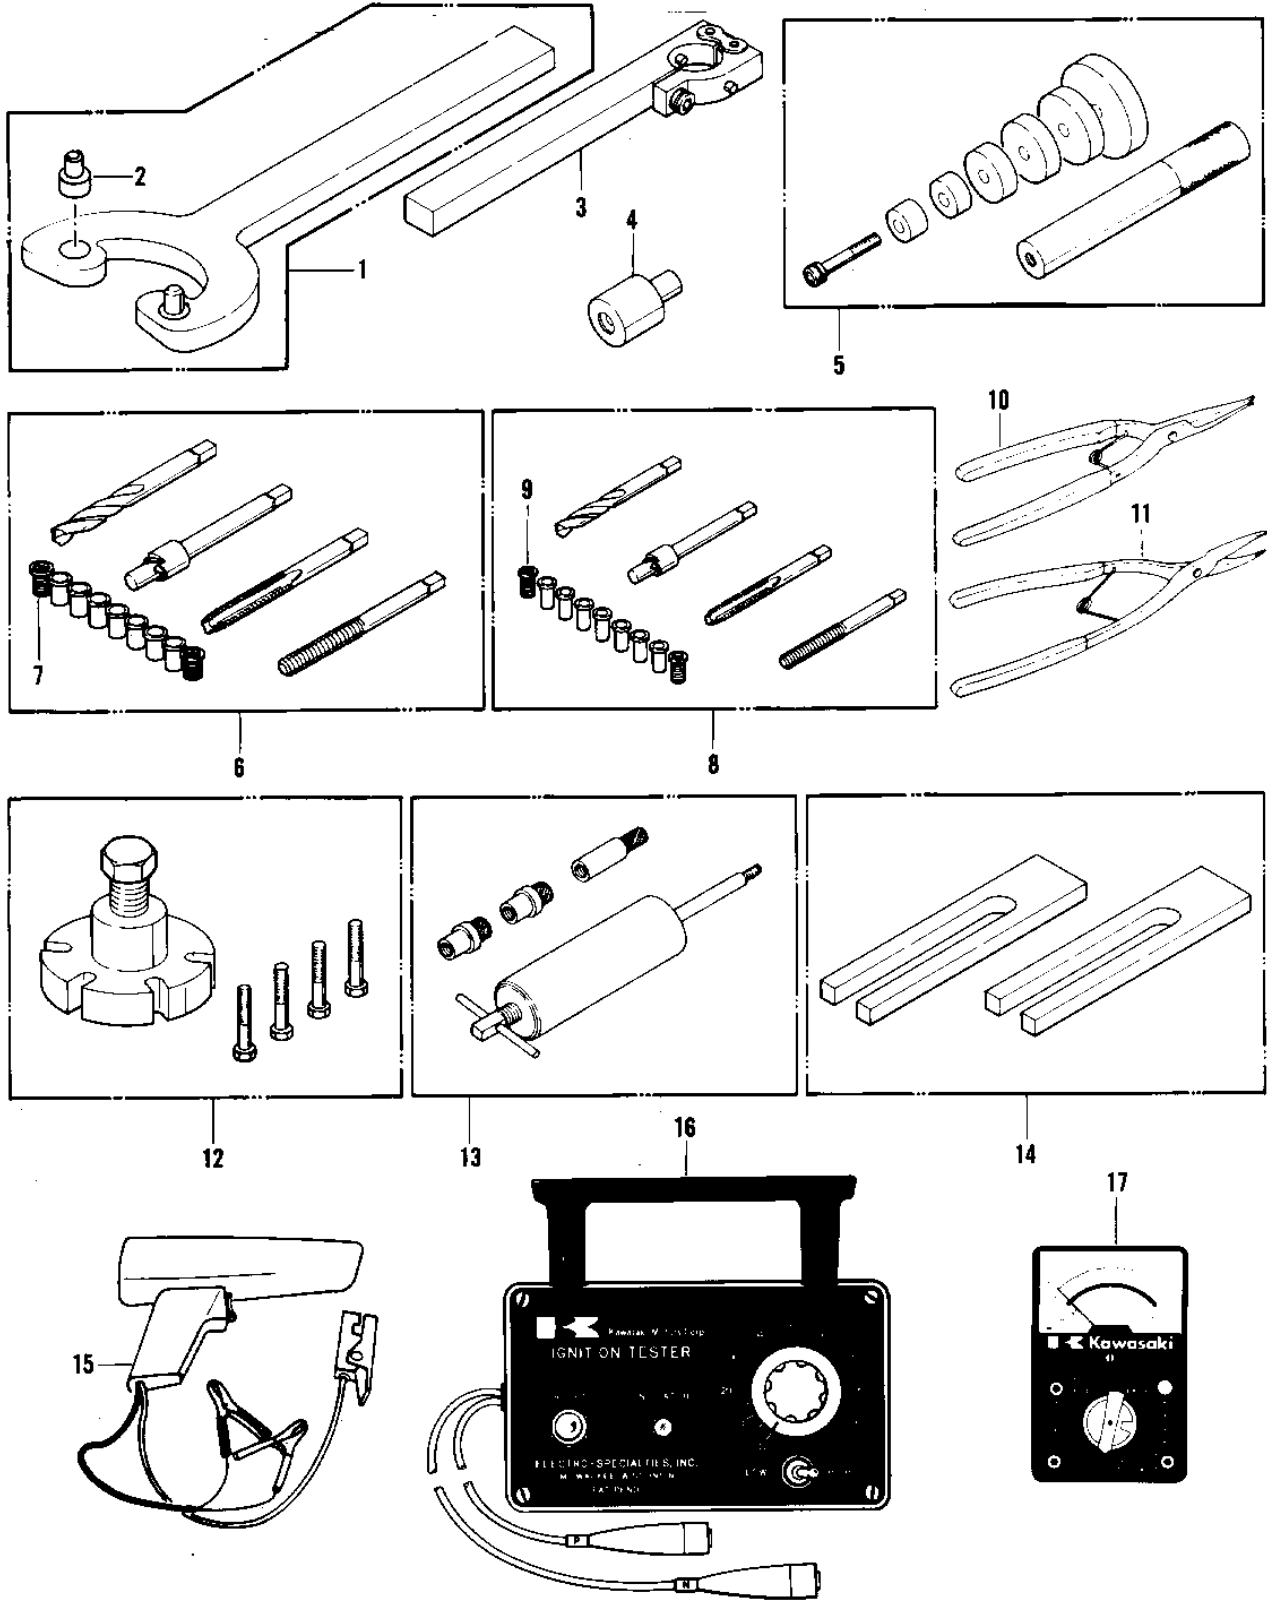

1981 JS440 PARTS DIAGRAM

SPECIAL SERVICE TOOLS ('79-'81 A3/A4/A4A)

1981 JS440 PARTS LIST

SPECIAL SERVICE TOOLS ('79-'81 A3/A4/A4A)

ITEM NAME	PART NUMBER	QUANTITY
COUPL FWHL SPAN (Canada) (Ref # 1)	W56019-002	1
HOLDER-DRIVE SHAFT (Ref # 3)	W56019-003	1
ADAPTER-COUPLER PLLR (Ref # 4)	W56019-001	1
UNAVAILABLE IN PRICE BOOK (Ref # 5)	W56019-004	1
KIT-THREAD RPR,8MM (Ref # 6)	W56019-008	1
THRD INSERT 8MM (Canada) (Ref # 7)	W56019-009	1
KIT-THREAD RPR,6MM (Ref # 8)	W56019-006	1
THRD INSERT 6MM (Canada) (Ref # 9)	W56019-007	1
PLIERS,CIRCLIP,OUTSID (Ref # 10)	57001-144	1
PLIERS,CIRCLIP,INSIDE (Ref # 11)	57001-143	1
57001-259 (Canada) (Ref # 12)	T57001-259	1
57001-910 (Canada) (Ref # 13)	T57001-910	1
UNAVAILABLE IN PRICE BOOK (Ref # 14)	T57001-170	1
*** N.L.A.*** (Canada) (Ref # 15)	57001-3514	1
*** N.L.A.*** (Canada) (Ref # 16)	T56019-201	1
MULTIMETER (Ref # 17)	57001-983	1