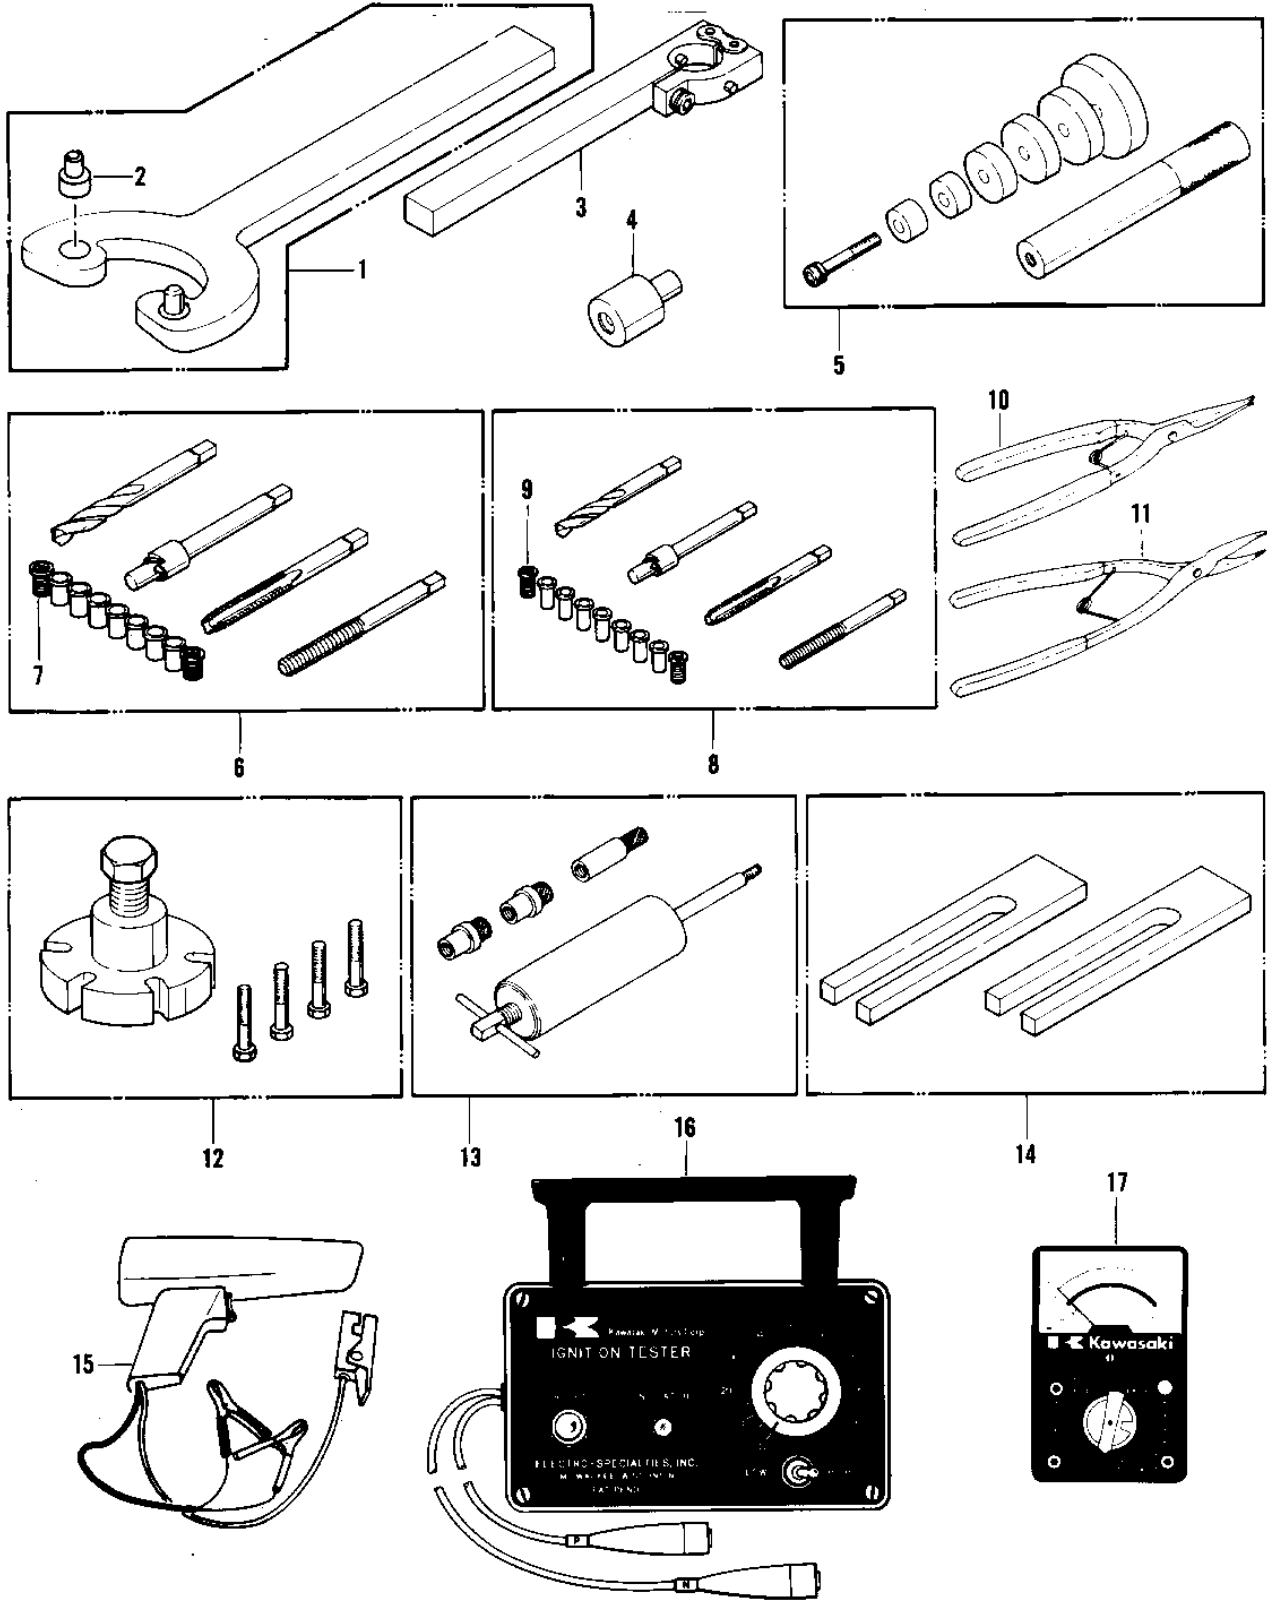

1980 JS440 PARTS DIAGRAM

SPECIAL SERVICE TOOLS ('79-'81 A3/A4/A4A)

1980 JS440 PARTS LIST

SPECIAL SERVICE TOOLS ('79-'81 A3/A4/A4A)

ITEM NAME	PART NUMBER	QUANTITY
UNAVAILABLE IN PRICE BOOK (Ref # 1)	57001-3001	1
UNAVAILABLE IN PRICE BOOK (Ref # 2)	57001-3002	2
HOLDER-DRIVE SHAFT (Ref # 3)	W56019-003	1
UNAVAILABLE IN PRICE BOOK (Ref # 5)	W56019-004	1
KIT-THREAD RPR,8MM (Ref # 6)	W56019-008	1
THRD INSERT 8MM (Canada) (Ref # 7)	W56019-009	1
KIT-THREAD RPR,6MM (Ref # 8)	W56019-006	1
THRD INSERT 6MM (Canada) (Ref # 9)	W56019-007	1
PLIERS,CIRCLIP,OUTSID (Ref # 10)	57001-144	1
PLIERS,CIRCLIP,INSIDE (Ref # 11)	57001-143	1
57001-259 (Canada) (Ref # 12)	T57001-259	1
57001-910 (Canada) (Ref # 13)	T57001-910	1
UNAVAILABLE IN PRICE BOOK (Ref # 14)	T57001-170	1
*** N.L.A.*** (Canada) (Ref # 15)	57001-3514	1
*** N.L.A.*** (Canada) (Ref # 16)	T56019-201	1
MULTIMETER (Ref # 17)	57001-983	1