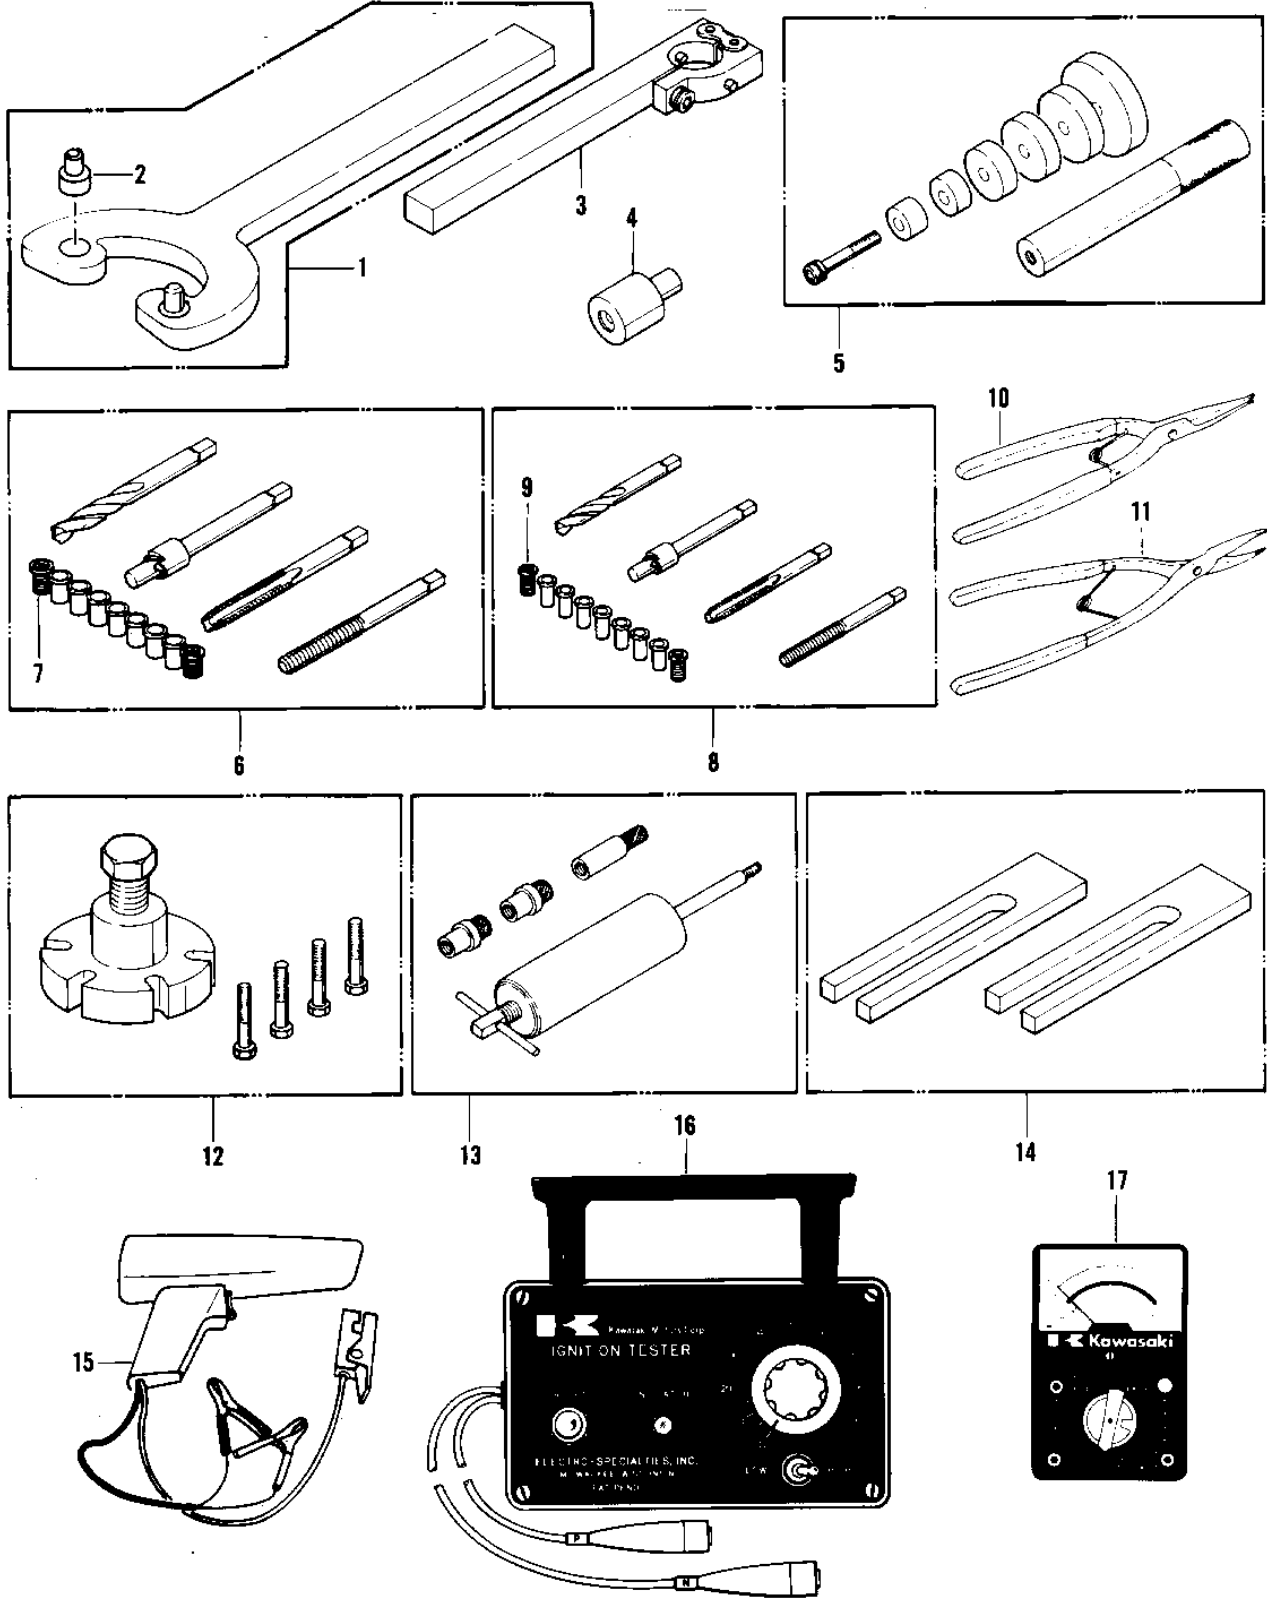

1979 JS440 PARTS DIAGRAM

SPECIAL SERVICE TOOLS ('79-'81 A3/A4/A4A)

1979 JS440 PARTS LIST

SPECIAL SERVICE TOOLS ('79-'81 A3/A4/A4A)

ITEM NAME	PART NUMBER	QUANTITY
COUPL FWHL SPAN (Canada) (Ref # 1)	W56019-002	1
HOLDER-DRIVE SHAFT (Ref # 3)	W56019-003	1
UNAVAILABLE IN PRICE BOOK (Ref # 5)	W56019-004	1
KIT-THREAD RPR,8MM (Ref # 6)	W56019-008	1
THRD INSERT 8MM (Canada) (Ref # 7)	W56019-009	1
KIT-THREAD RPR,6MM (Ref # 8)	W56019-006	1
THRD INSERT 6MM (Canada) (Ref # 9)	W56019-007	1
PLIERS,CIRCLIP,OUTSID (Ref # 10)	57001-144	1
PLIERS,CIRCLIP,INSIDE (Ref # 11)	57001-143	1
57001-259 (Canada) (Ref # 12)	T57001-259	1
57001-910 (Canada) (Ref # 13)	T57001-910	1
UNAVAILABLE IN PRICE BOOK (Ref # 14)	T57001-170	1
*** N.L.A.*** (Canada) (Ref # 15)	57001-3514	1
*** N.L.A.*** (Canada) (Ref # 16)	T56019-201	1
MULTIMETER (Ref # 17)	57001-983	1