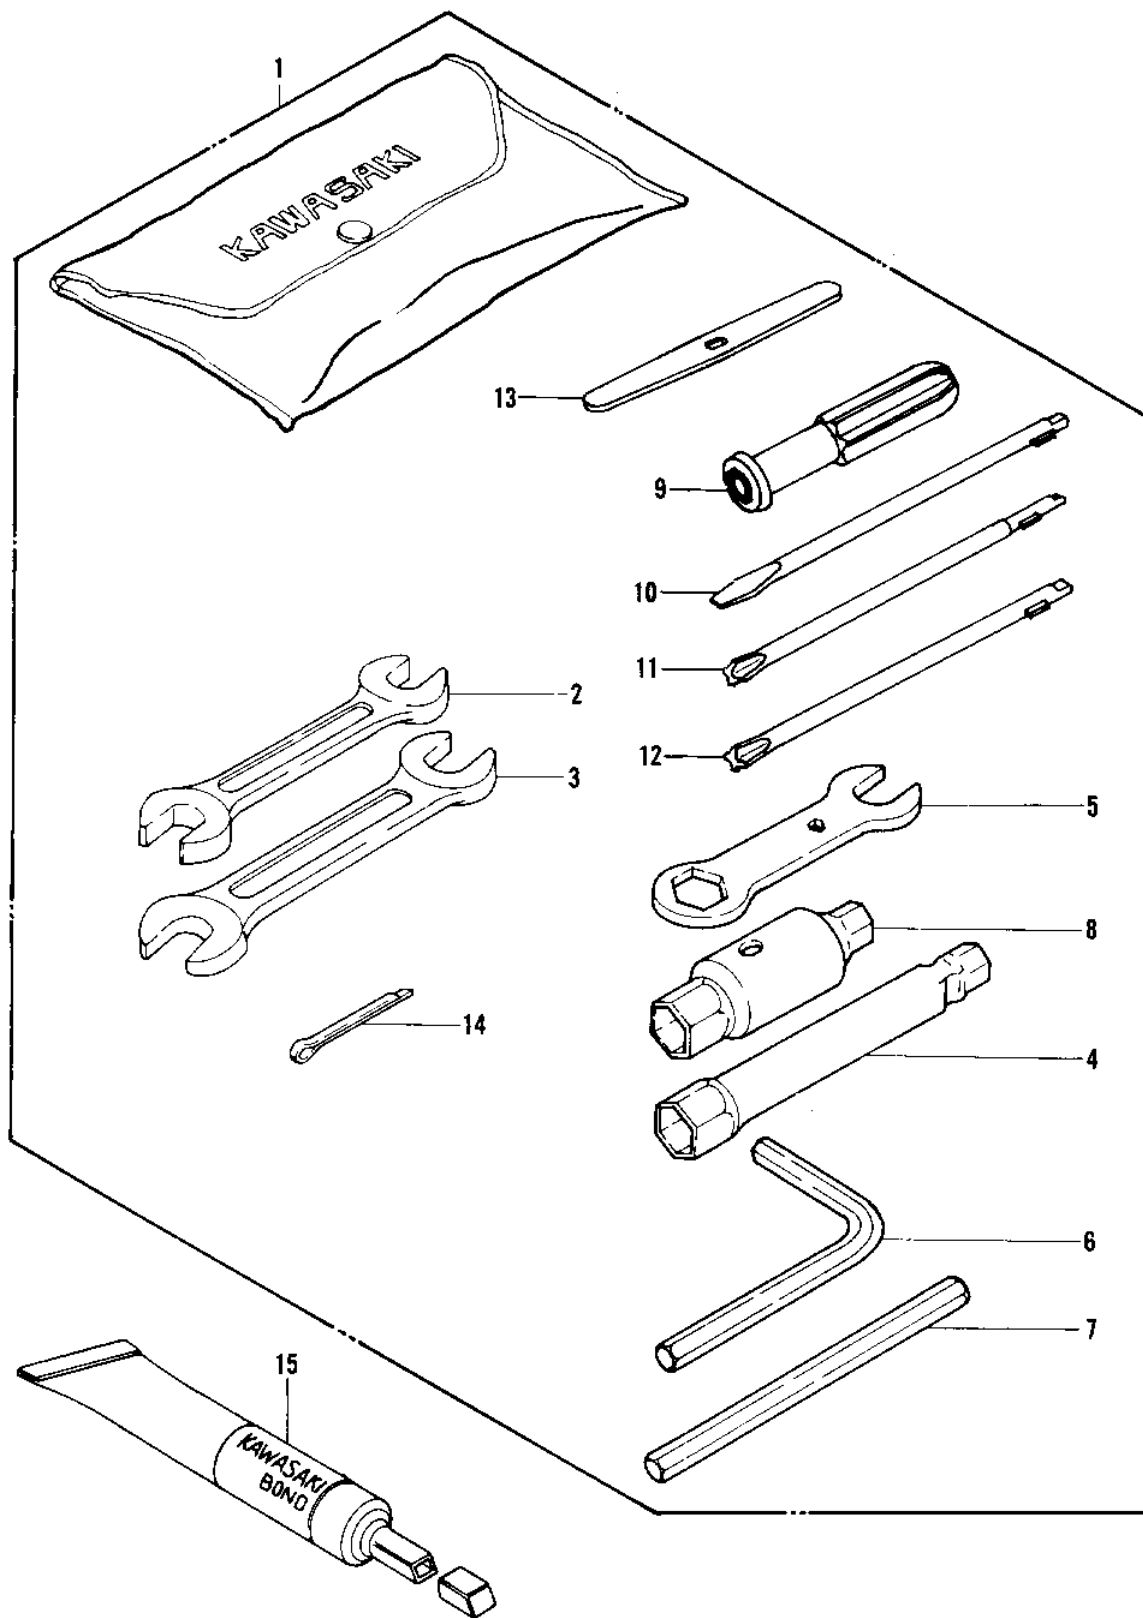

## 1981 JS440 PARTS DIAGRAM

OWNER TOOLS ('79-'81 A3/A4/A4A/A5)

## 1981 JS440 PARTS LIST

OWNER TOOLS ('79-'81 A3/A4/A4A/A5)

ITEM NAME	PART NUMBER	QUANTITY
TOOLKIT (Ref # 1)	56007-3706	1
WRENCH,OPEN END,10X13 (Ref # 2)	92110-3001	1
WRENCH,OPEN END,17X22 (Ref # 3)	92110-3002	1
WRENCH,SOCKET 8X10 (Ref # 4)	92110-503	1
WRENCH,BOX 27X32 (Ref # 5)	92108-503	1
WRENCH,HEXAGON (Ref # 6)	92127-503	1
UNAVAILABLE IN PRICE BOOK (Ref # 7)	92111-502	1
WRENCH,SOCKET 20X27 (Ref # 8)	92110-502	1
92106-1001 (Canada) (Ref # 9)	92106-004	1
92107-1052 (Canada) (Ref # 10)	92107-007	1
TOOL-DRIVER (Ref # 11)	92107-1052	1
92107-1002 (Canada) (Ref # 12)	92107-008	1
UNAVAILABLE IN PRICE BOOK (Ref # 13)	92111-009	1
PIN-COTTER,4X40 (Ref # 14)	550S4040	1
LIQUID GASKET (Ref # 15)	92104-002	1